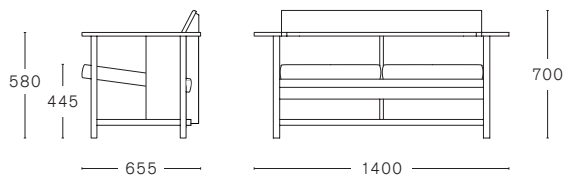

## ONE SEAT

OAK FRAME  
NON REMOVABLE LEATHER UPHOLSTERY  
Dani Acquario  
COL\*

MAX. PER BOX	GROSS WEIGHT	VOLUME	BOX SIZE
1 LOUNGE	CA. kg 22,00	0,45 m <sup>3</sup>	875 × 700 × 735 mm

\*LEATHER REQUIRED  
1 PCS: 1,00 m<sup>2</sup>  
MORE PCS: TO BE CHECKED

## 2 SEATER

OAK FRAME  
NON REMOVABLE LEATHER UPHOLSTERY  
Dani Acquario  
COL\*

MAX. PER BOX	GROSS WEIGHT	VOLUME	BOX SIZE
1 LOUNGE	CA. kg 35,00	0,74 m <sup>3</sup>	1430 × 700 × 735 mm

\*LEATHER REQUIRED  
1 PCS: 2,00 m<sup>2</sup>  
MORE PCS: TO BE CHECKED