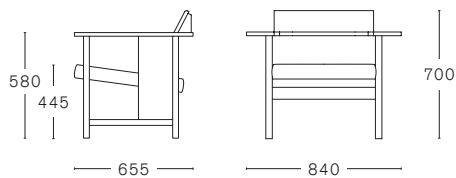

## ONE SEAT

OAK FRAME  
NON REMOVABLE LEATHER UPHOLSTERY  
Dani Acquario  
COL\*

MAX. PER BOX	GROSS WEIGHT	VOLUME	BOX SIZE
1 LOUNGE	CA. kg 22,00	0,45 m <sup>3</sup>	875 × 700 × 735 mm

\*LEATHER REQUIRED  
1 PCS: 1,00 m<sup>2</sup>  
MORE PCS: TO BE CHECKED

## 2 SEATER

OAK FRAME  
NON REMOVABLE LEATHER UPHOLSTERY  
Dani Acquario  
COL\*

MAX. PER BOX	GROSS WEIGHT	VOLUME	BOX SIZE
1 LOUNGE	CA. kg 35,00	0,74 m <sup>3</sup>	1430 × 700 × 735 mm

\*LEATHER REQUIRED  
1 PCS: 2,00 m<sup>2</sup>  
MORE PCS: TO BE CHECKED