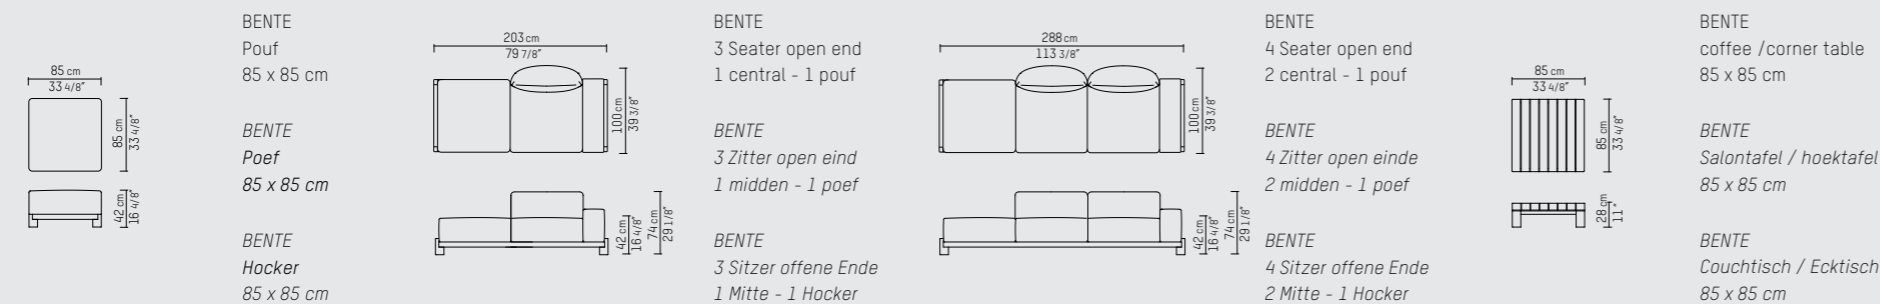

Seat depth / zitdiepte / Sitztiefe: 64 cm / 25 2/8" inch

PIETBOON

BENTE
LOUNGE SERIES

SPECIFICATION
SPECIFICATIE
SPEZIFIKATION

ENGLISH

Colors	Natural untreated teak.	
Material	Teak frame with stainless steel fittings. Seat and back cushions are made of polyurethane and protected with a waterproof cover. Included grey raincover.	
Weight / CBM	Armchair	35,2 kg / 1,02 m ³
	3 Seater	69,4 kg / 1,71 m ³
	3 Seater open end	60,4 kg / 1,59 m ³
	3 Seater open+pouf	56,2 kg / 1,15 m ³
	4 Seater	95,0 kg / 2,42 m ³
	4 Seater open end	86,0 kg / 2,30 m ³
	4 Seater open+pouf	81,8 kg / 1,86 m ³
	Pouf	23,9 kg / 0,30 m ³
	Coffee/corner table	39,5 kg / 0,32 m ³