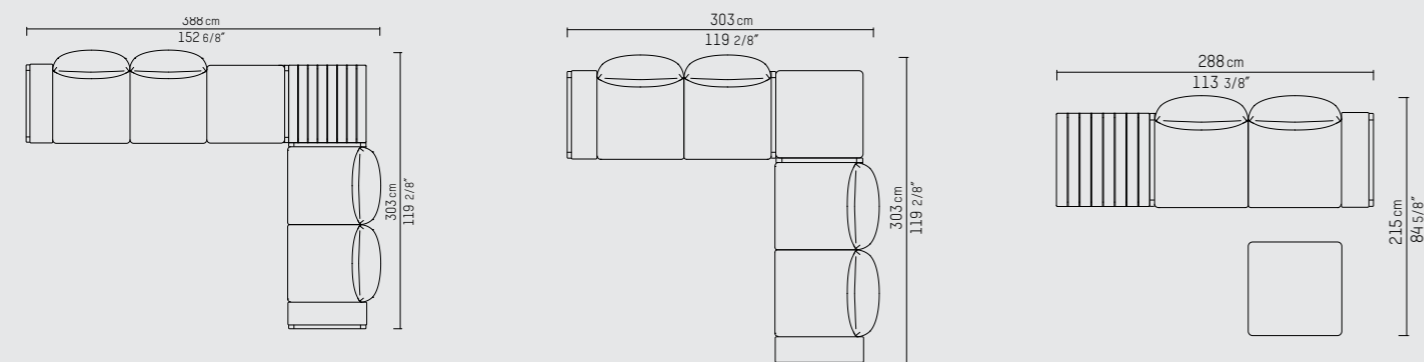

Seat depth / zitdiepte / Sitztiefe: 64 cm / 25 2/8" inch

PIETBOON

BENTE
LOUNGE SERIES

SPECIFICATION
SPECIFICATIE
SPEZIFIKATION

ENGLISH

Colors	Natural untreated teak.	
Material	Teak frame with stainless steel fittings. Seat and back cushions are made of polyurethane and protected with a waterproof cover. Included grey raincover.	
Weight / CBM	Armchair	35,2 kg / 1,02 m ³
	3 Seater	69,4 kg / 1,71 m ³
	3 Seater open end	60,4 kg / 1,59 m ³
	3 Seater open+pouf	56,2 kg / 1,15 m ³
	4 Seater	95,0 kg / 2,42 m ³
	4 Seater open end	86,0 kg / 2,30 m ³
	4 Seater open+pouf	81,8 kg / 1,86 m ³
	Pouf	23,9 kg / 0,30 m ³
	Coffee/corner table	39,5 kg / 0,32 m ³