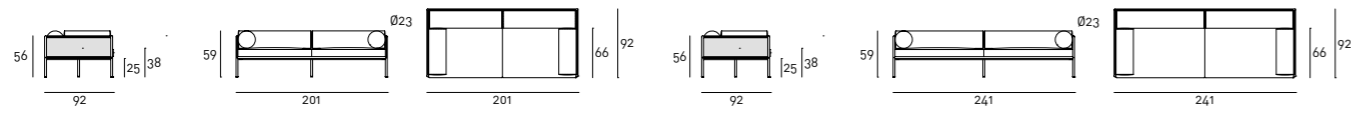

### Weaving

Cellulose Rope  
Profile  
col. Black  
(Indoor)

Cellulose Rope  
Profile  
col. Natural  
(Indoor)

Waxed Rope  
Profile  
col. Orange  
(Outdoor)

Waxed Rope  
Profile  
col. Grey  
(Outdoor)

Waxed Rope  
Profile  
col. Black  
(Outdoor)

Technical Drawings

Armchair  
Light

Woven

Sofa  
Light

Woven

Daybed  
Light

Woven

Loose Cushion