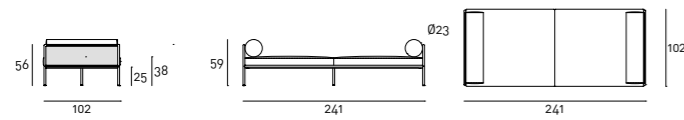

### Weaving

Cellulose Rope  
Profile  
col. Black  
(Indoor)

Cellulose Rope  
Profile  
col. Natural  
(Indoor)

Waxed Rope  
Profile  
col. Orange  
(Outdoor)

Waxed Rope  
Profile  
col. Grey  
(Outdoor)

Waxed Rope  
Profile  
col. Black  
(Outdoor)

Technical Drawings

Armchair  
Light

Woven

Sofa  
Light

Woven

Daybed  
Light

Woven

Loose Cushion