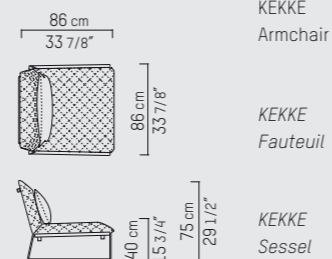

Seat depth / zitdiepte / Sitztiefe: 65 cm / 25 5/8" inch

PIETBOON

KEKKE
LONGCHAIR
& ARMCHAIR

SPECIFICATION
SPECIFICATIE
SPEZIFIKATION

ENGLISH

Upholstery	Piet Boon fabrics cat.P and High Performance. Piet Boon leathers cat.D, S and R.	
Material	Frame of black or white powder coated steel, seat and back-rest filled with high resilience foam and polyester fibers. Both with chequered padding, supported by felt and elastic webbing. Loose cushion filled with goose down.	
Weight / CBM	Armchair	28 kg / 0,66 m ³
	Longchair	48 kg / 1,25 m ³