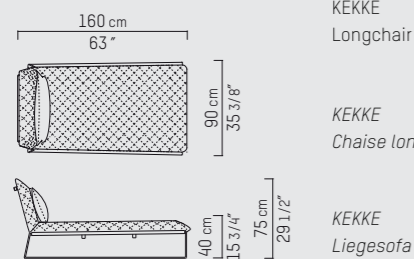

Seat depth / zitdiepte / Sitztiefe: 65 cm / 25 5/8" inch

PIETBOON

KEKKE
LONGCHAIR
& ARMCHAIR

SPECIFICATION
SPECIFICATIE
SPEZIFIKATION

ENGLISH

Upholstery	Piet Boon fabrics cat.P and High Performance. Piet Boon leathers cat.D, S and R.	
Material	Frame of black or white powder coated steel, seat and back-rest filled with high resilience foam and polyester fibers. Both with chequered padding, supported by felt and elastic webbing. Loose cushion filled with goose down.	
Weight / CBM	Armchair	28 kg / 0,66 m ³
	Longchair	48 kg / 1,25 m ³