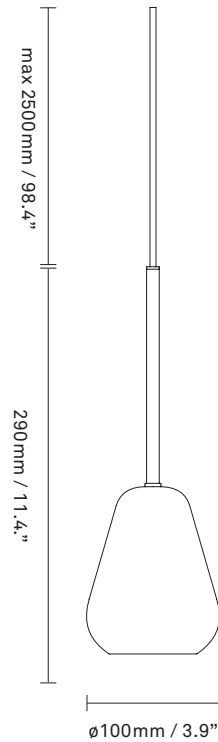

Anoli Spot Pendant maximises available space and minimises shadows, bringing focused illumination where it's needed most. Explore the rest of the Anoli collection on our website, [here](#)

Product no.: EU - 2013007

Certifications: CE, UKCA, IP20, Class II

Type: Pendant - indoor

For information about IP ratings, click [here](#)

Colour: White

Cleaning: Use only soft dry or dampened cloth. Do not use any detergents.

Materials: Powder-coated metal

Light source: Socket: GU10
Max wattage: 10W LED
Voltage (V): 220-240V

Dimensions: 290mm / 11.4in Ø100mm / 3.9in
Cable length: 2500mm / 98.4in

Weight: Armature : 360g

See recommended light source [here](#)

Packaging: Dimensions: L: 125mm / x4.9in
x W: 125mm/ 4.9in x H: 320mm / 12.6in
Weight: 180g
Total weight incl. product: 560g
Number of parcels: 1
Material: Brown cardboard

Light sources not included

Dimmable if installed with appropriate dimmable LED light source(s) suitable for your dimmer circuit.

Light source can be added to delivery on request or via our webshop at [nuura.com](#).

Works with appropriate lighting control module. Module can be added to delivery on request.

Find our recommendations [here](#)