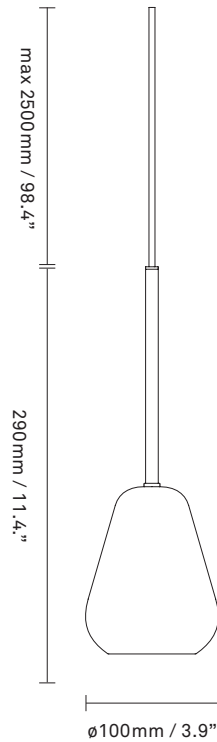

Anoli Spot Pendant maximises available space and minimises shadows, bringing focused illumination where it's needed most. Explore the rest of the Anoli collection on our website, [here](#)

Product no.: EU - 2013008

Certifications: CE, UKCA, IP20, Class II

Type: Pendant - indoor

For information about IP ratings, click [here](#)

Colour: Black

Cleaning: Use only soft dry or dampened cloth. Do not use any detergents.

Materials: Powder-coated metal

Dimensions: 290mm / 11.4in Ø100mm / 3.9in
Cable length: 2500mm / 98.4in

Light source: Socket: GU10
Max wattage: 10W LED
Voltage (V): 220-240V

Weight: Armature : 360g

See recommended light source [here](#)

Packaging:

Dimensions: L: 125mm / 4.9in
x W: 125mm / 4.9in x H: 320mm / 12.6in
Weight: 180g
Total weight incl. product: 560g
Number of parcels: 1
Material: Brown cardboard

Light sources not included

Dimmable if installed with appropriate dimmable LED light source(s) suitable for your dimmer circuit.

Light source can be added to delivery on request or via our webshop at [nuura.com](#).

Works with appropriate lighting control module. Module can be added to delivery on request.

Find our recommendations [here](#)