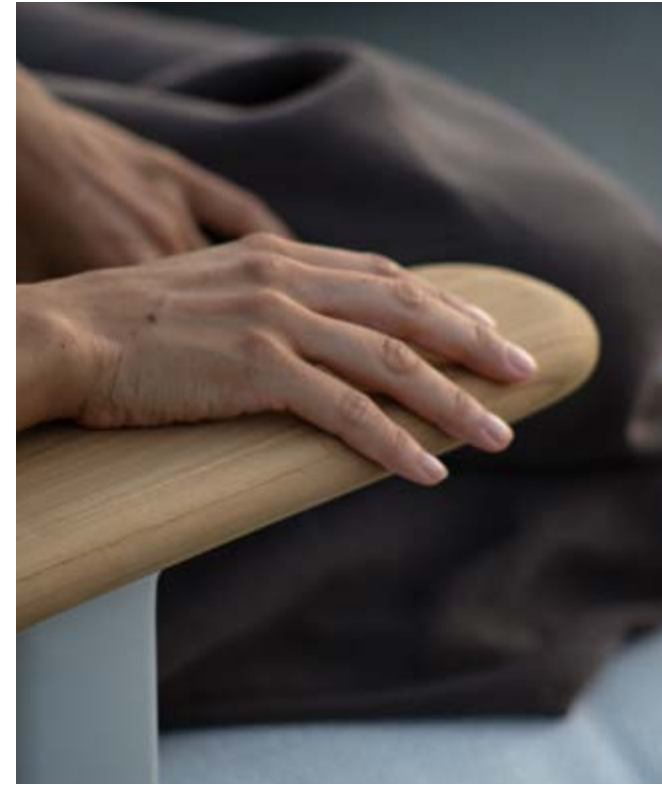

- ~ Bliss Upholstery & Cushions pag. 26
  Seat cushions:
  Cat.C: CC220 LOP R018 Marble - Backrest
  cushions Cat.C: CC220 LOP R018 Marble.
- ~ Set composition:
  Bliss Armchair finish: Gesso - Bliss 2-seater Sofa
  finish: Gesso - Materia Service Table teak base and
  Sabbia lavastone top - Panarea Service Table finish:
  Sabbia.