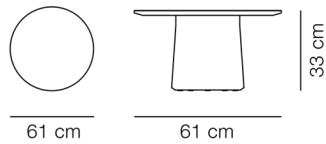

MODEL

6806 - Ø61 cm

MATERIALS

Table top in 20 mm marble. Base in solid wood done with a hollow construction. Table top is attached to base with metal thread. Delivered disassembled.

COUNTRY OF ORIGIN

DK

TEST & CERTIFICATES

FSC® certified

ESSENTIAL ASSORTMENT

SURFACE	FRAME	SIZE
Black Marquina	Ash brown stained, FSC Mix 70%	Ø61 cm, height 33 cm
Tundra Grey	Ash oil treated, FSC Mix 70%	Ø61 cm, height 33 cm

DIMENSIONS

Weight: 21 kg

PACKAGING INFORMATION

L: 32/73 cm, W: 32/73,5 cm, H: 42/10,5 cm,

Cbm: 0,1m³

32,5 kg

CARE & MAINTENANCE

Our Care & Maintenance offers guidance for best maintenance of our furniture. It includes advice and instructions on cleaning and caring for specific materials to ensure a long life of your furniture. Find your product on our product site and navigate to the Product Care menu: