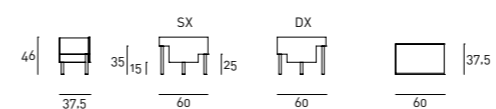

Technical Drawings

Notes

Wood is a living material; therefore, it can have slight color and dimension changes. The presence of any non-homogeneous color shades is not to be considered a defect but a quality. Please note that the direct sunlight exposure may alter the wood color; therefore, we recommend the periodic position shift of the objects placed on the furniture for the first months to avoid differences in shades between exposed and covered portions.