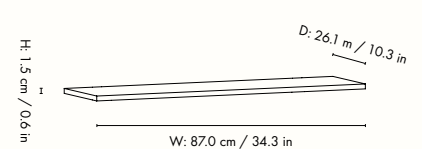

**Info:** Registered design

**Attention:** This storage shelf adheres to strength and durability standards. The shelf can support up to 15 kg per shelving unit, assuming it has been professionally mounted. This includes ensuring that the wall type and fixtures (screws and raw plugs) are appropriately matched. Registered design

## Measurements