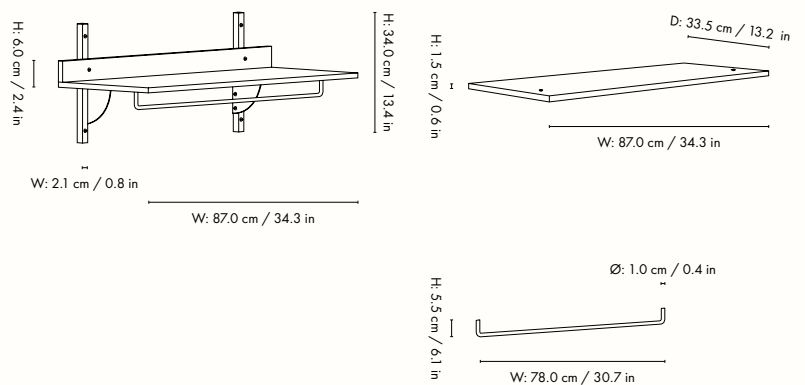

Sector Rack Shelf

A new and modern take on mid-century shelving units, Sector is defined by its sturdy simplicity and classic combination of wood and brass. Use it on its own in your hallway area to hang your coat, or together with other elements from the Sector collection, as a way to create a functional dressing area in the bedroom.

Information

Size: W: 87 x H: 34 x D: 37 cm /

W: 34.3 x H: 13.4 x D: 14.6 in

Material: **Smoked Oak:** Shelf: Smoked oak veneer with MDF core Profiles: Solid smoked oak FSC™ Mix certified wood

Natural Oak and Black Ash:

Shelf: Natural oak or black stained ash veneer with MDF core. Profiles: Solid natural oak or black stained ash

Brackets: Brass or black brass

Care: Wipe with a damp cloth. Do not leave the surface wet

Info: Registered design

Attention: This storage shelf adheres to strength and durability standards. The shelf can support up to 10 kg per, assuming it has been professionally mounted. This includes ensuring that the wall type and fixtures (screws and raw plugs) are appropriately matched. Registered design

Country of origin: Poland

Net weight: 2.5 kg

Packsizes: 1

Measurements