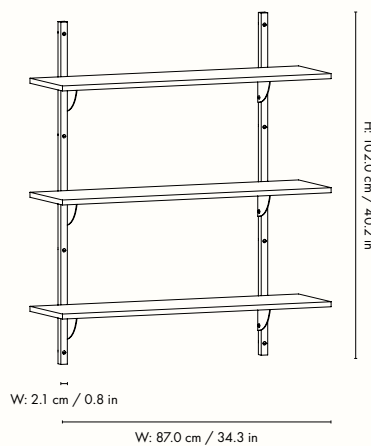

**Info:** Registered design

**Attention:** This storage shelf adheres to strength and durability standards. The shelf can support up to 15 kg per shelving unit, assuming it has been professionally mounted. This includes ensuring that the wall type and fixtures (screws and raw plugs) are appropriately matched. Registered design

## Measurements