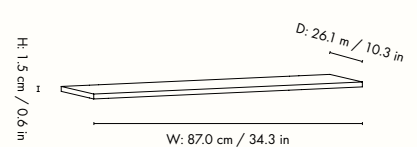

## Information

**Size:** W: 87 x H: 34 x D: 26.1 cm /  
W: 34.3 x H: 13.4 x D: 10.3 in

**Material:** **Smoked Oak:** Shelf: Smoked oak veneer with MDF core Profiles: Solid smoked oak FSC™ Mix certified wood

**Info:** Registered design

**Attention:** This storage shelf adheres to strength and durability standards. The shelf can support up to 15 kg, assuming it has been professionally mounted. This includes ensuring that the wall type and fixtures (screws and raw plugs) are appropriately matched. Registered design

## Measurements