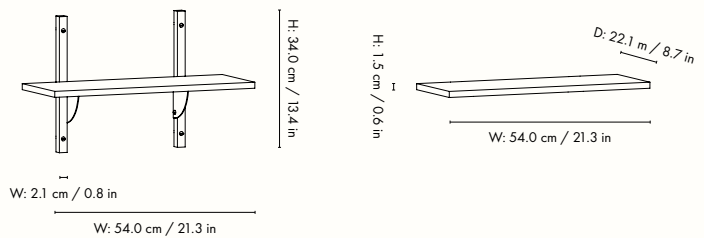

**Info:** Registered design

**Attention:** This storage shelf adheres to strength and durability standards. The shelf can support up to 10 kg per, assuming it has been professionally mounted. This includes ensuring that the wall type and fixtures (screws and raw plugs) are appropriately matched. Registered design

## Measurements