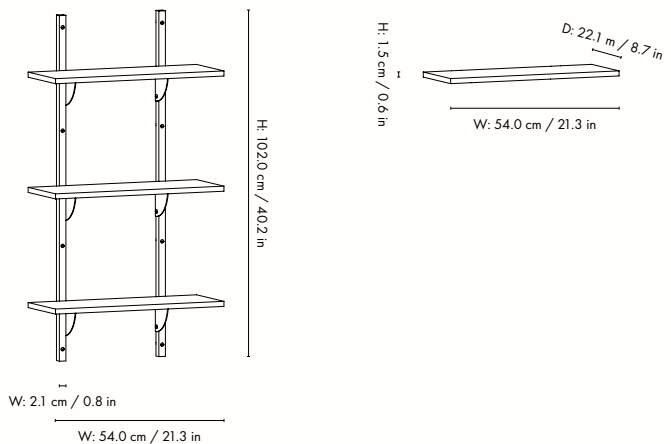

**Info:** Registered design

**Attention:** This storage shelf adheres to strength and durability standards. The shelf can support up to 10 kg per shelving unit, assuming it has been professionally mounted. This includes ensuring that the wall type and fixtures (screws and raw plugs) are appropriately matched. Registered design

## Measurements