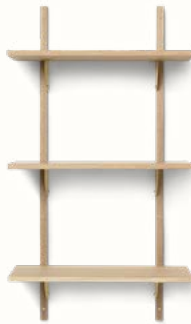

1103392852
Natural Oak/Brass