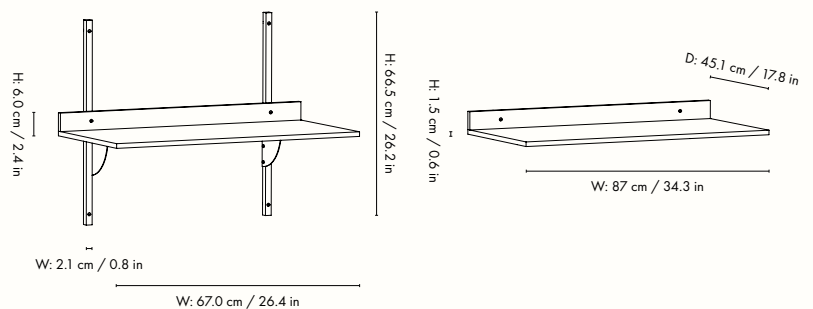

Measurements