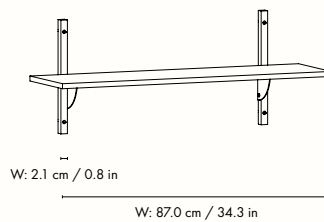

## Information

**Size:** W: 87 x H: 34 x D: 26.1 cm /  
W: 34.3 x H: 13.4 x D: 10.3 in

**Material:** **Smoked Oak:** Shelf: Smoked oak veneer with MDF core Profiles: Solid smoked oak FSC™ Mix certified wood

**Info:** Registered design

**Attention:** This storage shelf adheres to strength and durability standards. The shelf can support up to 15 kg, assuming it has been professionally mounted. This includes ensuring that the wall type and fixtures (screws and raw plugs) are appropriately matched. Registered design

## Measurements