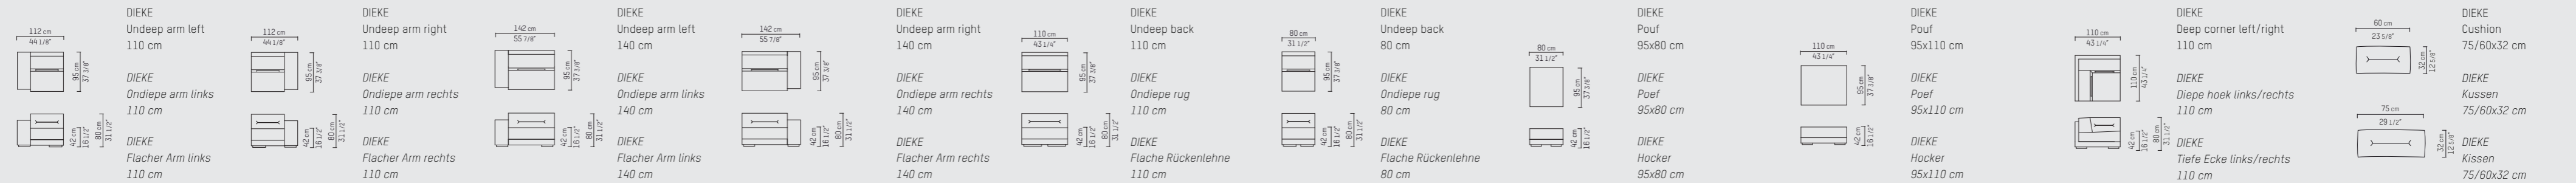

Seat depth / zitdiepte / Sitztiefe: 75 cm / 29 4/8" inch

Seat depth / zitdiepte / Sitztiefe: 60 cm / 23 5/8" inch

SPECIFICATION
SPECIFICATIE
SPEZIFIKATION

ENGLISH

| | | |
|--------------|--|-------------------------------|
| Upholstery | Piet Boon fabrics cat.P and High Performance. Piet Boon leathers cat.D, S and R. | |
| Material | Frame: wood with elastic webbing, upholstered with high resilience foam. Seat cushions: high resilience foam and a toplayer of goose down. Back cushion: filled with mixture of goose down and polyester fibers. | |
| Weight / CMB | Deep arm l/r 110 cm | 65,0 kg / 1,12 m ³ |
| | Deep arm l/r 140 cm | 71,0 kg / 1,44 m ³ |
| | Deep back 80 cm | 46,0 kg / 0,83 m ³ |
| | Deep back 110 cm | 56,0 kg / 1,12 m ³ |
| | Pouf 110x80 cm | 35,0 kg / 0,46 m ³ |
| | Pouf 110x110 cm | 48,0 kg / 0,62 m ³ |

| | |
|---------------------------|-------------------------------|
| Pouf 95x80 cm | 36,0 kg / 0,38 m ³ |
| Pouf 95x110 cm | 42,0 kg / 1,32 m ³ |
| Deep corner l/r 110 cm | 60,5 kg / 1,12 m ³ |
| Deep corner l/r 95x110 cm | 55,0 kg / 0,98 m ³ |
| Undeep arm l/r 110 cm | 55,0 kg / 0,99 m ³ |
| Undeep arm l/r 140 cm | 65,9 kg / 1,25 m ³ |
| Undeep back 80 cm | 40,5 kg / 0,72 m ³ |
| Undeep back 110 cm | 50,5 kg / 0,98 m ³ |
| Longchair l/r | 67,1 kg / 1,79 m ³ |
| Longchair | 57,0 kg / 1,30 m ³ |
| Island l/r | 80,0 kg / 2,25 m ³ |
| Cushion 75x32 cm | 2,0 kg / 0,04 m ³ |
| Cushion 60x32 cm | 1,8 kg / 0,04 m ³ |