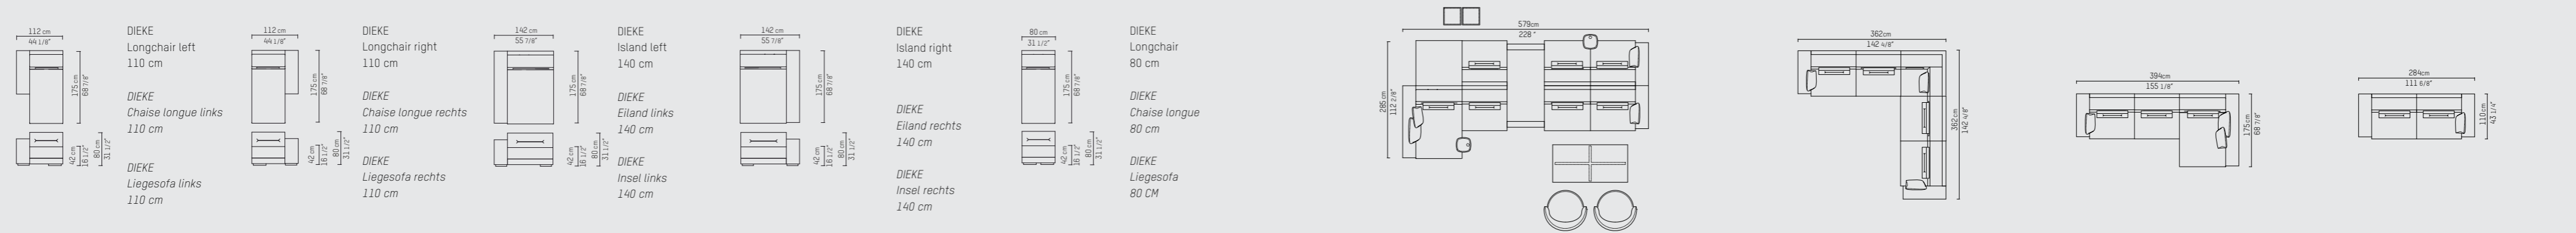

Seat depth / zitdiepte / Sitztiefe: 75 cm / 29 4/8" inch

Seat depth / zitdiepte / Sitztiefe: 60 cm / 23 5/8" inch

SPECIFICATION
SPECIFICATIE
SPEZIFIKATION

ENGLISH

| | | |
|--------------|--|-------------------------------|
| Upholstery | Piet Boon fabrics cat.P and High Performance. Piet Boon leathers cat.D, S and R. | |
| Material | Frame: wood with elastic webbing, upholstered with high resilience foam. Seat cushions: high resilience foam and a toplayer of goose down. Back cushion: filled with mixture of goose down and polyester fibers. | |
| Weight / CMB | Deep arm l/r 110 cm | 65,0 kg / 1,12 m ³ |
| | Deep arm l/r 140 cm | 71,0 kg / 1,44 m ³ |
| | Deep back 80 cm | 46,0 kg / 0,83 m ³ |
| | Deep back 110 cm | 56,0 kg / 1,12 m ³ |
| | Pouf 110x80 cm | 35,0 kg / 0,46 m ³ |
| | Pouf 110x110 cm | 48,0 kg / 0,62 m ³ |

| | |
|---------------------------|-------------------------------|
| Pouf 95x80 cm | 36,0 kg / 0,38 m ³ |
| Pouf 95x110 cm | 42,0 kg / 1,32 m ³ |
| Deep corner l/r 110 cm | 60,5 kg / 1,12 m ³ |
| Deep corner l/r 95x110 cm | 55,0 kg / 0,98 m ³ |
| Undeep arm l/r 110 cm | 55,0 kg / 0,99 m ³ |
| Undeep arm l/r 140 cm | 65,9 kg / 1,25 m ³ |
| Undeep back 80 cm | 40,5 kg / 0,72 m ³ |
| Undeep back 110 cm | 50,5 kg / 0,98 m ³ |
| Longchair l/r | 67,1 kg / 1,79 m ³ |
| Longchair | 57,0 kg / 1,30 m ³ |
| Island l/r | 80,0 kg / 2,25 m ³ |
| Cushion 75x32 cm | 2,0 kg / 0,04 m ³ |
| Cushion 60x32 cm | 1,8 kg / 0,04 m ³ |