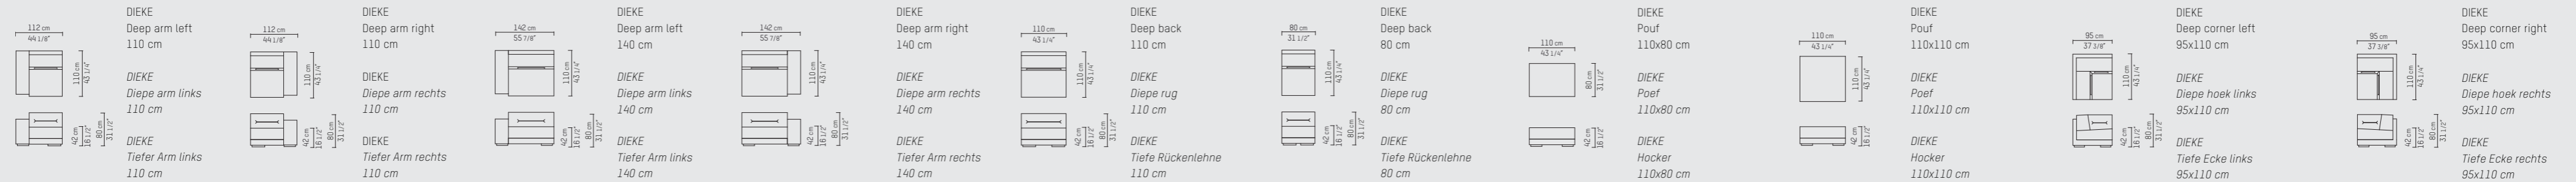

Seat depth / zitdiepte / Sitztiefe: 75 cm / 29 4/8" inch

Seat depth / zitdiepte / Sitztiefe: 60 cm / 23 5/8" inch

SPECIFICATION
SPECIFICATIE
SPEZIFIKATION

ENGLISH

| | | |
|--------------|--|-------------------------------|
| Upholstery | Piet Boon fabrics cat.P and High Performance. Piet Boon leathers cat.D, S and R. | |
| Material | Frame: wood with elastic webbing, upholstered with high resilience foam. Seat cushions: high resilience foam and a toplayer of goose down. Back cushion: filled with mixture of goose down and polyester fibers. | |
| Weight / CMB | Deep arm l/r 110 cm | 65,0 kg / 1,12 m ³ |
| | Deep arm l/r 140 cm | 71,0 kg / 1,44 m ³ |
| | Deep back 80 cm | 46,0 kg / 0,83 m ³ |
| | Deep back 110 cm | 56,0 kg / 1,12 m ³ |
| | Pouf 110x80 cm | 35,0 kg / 0,46 m ³ |
| | Pouf 110x110 cm | 48,0 kg / 0,62 m ³ |