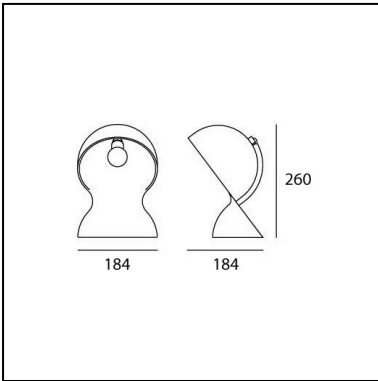

Dalù Black

Vico Magistretti

IP20   EAC  

LUMINAIRE *

- Watt: **6W**
- Voltage: **220V-240V**
- Delivered lumen output: **345lm**

* Photometric data may vary depending on the source installed.
Light measurements are provided in relative form and technical lighting calculations may be updated according to the effective source used.

FEATURES

- Product Code: **1466030A**
- Colour: **Black**
- Installation: **Table**
- Material: **polycarbonate**
- Series: **Design Collection**
- Environment: **Indoor**
- Area contract: **Residential**
- Emission: **Direct**
- design by: **Vico Magistretti**

DIMENSIONS

- Length: **184 mm**
- Width: **184 mm**
- Height: **260 mm**
- Impact Resistance: **N.D.**
- Glow Wire Test: **N.D.°**

SOURCES NOT INCLUDED

- Category: **LED RETROFIT**
- Number: **1**
- Watt: **MAX 6W**
- Socket: **E14**