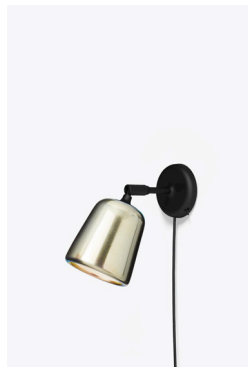

NEW WORKS.

Product Fact Sheet - Lighting - Material Wall Lamp

Material Wall Lamp

Nørgaard & Kechayas

With the Material Pendant being our most popular product since day one, we are more than excited to extend this strikingly minimalist range. The introduction of the Material Table Lamp and Material Wall Lamp allows you to bring the beauty of natural materials into every room of the house. Both products feature a pivoting head for added function, and a sleek black frame that places your chosen material front and centre. From the warmth of mixed cork and terracotta, to the textural concrete finish, the Material series is perfect for those intimate settings

NEW WORKS.

Product Fact Sheet - Lighting - Material Wall Lamp

Variation

Natural Cork

Mixed Cork

Natural Oak

Smoked Oak

Black Marble

White Marble

Light Grey Concrete

Dark Grey Concrete

Terracotta

Yellow Steel

NEW WORKS.

Product Fact Sheet - Lighting - Material Wall Lamp, The New Edition

Material Wall Lamp The New Edition

Nørgaard & Kechayas

With the Material Pendant being our most popular product since day one, we are more than excited to extend this strikingly minimalist range. The introduction of the Material Table Lamp and Material Wall Lamp allows you to bring the beauty of natural materials into every room of the house. Both products feature a pivoting head for added function, and a sleek black frame that places your chosen material front and centre. From the warmth of mixed cork and terracotta, to the textural concrete finish, the Material series is perfect for those intimate settings