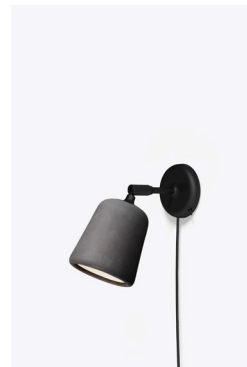

NEW WORKS.

Product Fact Sheet - Lighting - Material Wall Lamp

Material Wall Lamp

Nørgaard & Kechayas

With the Material Pendant being our most popular product since day one, we are more than excited to extend this strikingly minimalist range. The introduction of the Material Table Lamp and Material Wall Lamp allows you to bring the beauty of natural materials into every room of the house. Both products feature a pivoting head for added function, and a sleek black frame that places your chosen material front and centre. From the warmth of mixed cork and terracotta, to the textural concrete finish, the Material series is perfect for those intimate settings

NEW WORKS.

Product Fact Sheet - Lighting - Material Wall Lamp

Variation

Natural Cork

Mixed Cork

Natural Oak

Smoked Oak

Black Marble

White Marble

Light Grey Concrete

Dark Grey Concrete

Terracotta

Yellow Steel

NEW WORKS.

Product Fact Sheet - Lighting - Material Wall Lamp, The New Edition

Material Wall Lamp The New Edition

Nørgaard & Kechayas

With the Material Pendant being our most popular product since day one, we are more than excited to extend this strikingly minimalist range. The introduction of the Material Table Lamp and Material Wall Lamp allows you to bring the beauty of natural materials into every room of the house. Both products feature a pivoting head for added function, and a sleek black frame that places your chosen material front and centre. From the warmth of mixed cork and terracotta, to the textural concrete finish, the Material series is perfect for those intimate settings