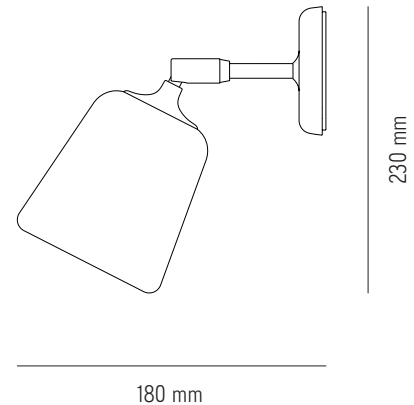

NEW WORKS.

Product Fact Sheet - Lighting - Material Wall Lamp

Specifications

Product Name	Material Wall Lamp
Designer	Nørgaard & Kechayas
Year	2019
Category	Lighting
Type	Wall Lamp
Material	Cork, Wood, Steel, Marble, Terracotta, concrete w. powder coated aluminium/steel base and aluminium white inner shade/reflector
Colour/Variant	Natural Cork, Mixed Cork, Natural Oak, Smoked Oak, Light Grey Concrete, Dark Grey Concrete, Black Marble, White Marble, Terracotta, Yellow Steel
Product Dimensions	H: 230 x W: 130 x D: 180 mm
Packaging Dimensions	H: 210 X W: 310 X D: 310 mm
Cord	2500 mm - on/off switch on lamp base
Weight	//
Weight (incl. Packaging)	//
Light Source	E14, Max 25W / LED Max 7W 220-240V~ 50/60Hz
Bulb	Not Included
Certification	CE, Class II, IP20
County of origin	China
Master packaging	1

Ean No	Item No	Variation
5712826201633	20163	Black Base w. White Marble

NEW WORKS.

Product Fact Sheet - Lighting - Material Wall Lamp, The New Edition

Specification

Product Name	Material Wall Lamp
Designer	Nørgaard & Kechayas
Year	2019
Category	Lighting
Type	Wall Lamp
Material	Marble shade w. powder coated aluminium and steel base
Colour/Variant	Black Base w. White Marble
Product Dimensions	H: 450 x W: 190 x D:250 mm
Packaging Dimensions	H: 260 X W: 525 X D: 360 mm
Cord	Black PVC, 2500 mm - on/off switch on lamp base
Weight	1,9 kg
Weight (incl. Packaging)	2,3 kg
Light Source	E14, Max 25W / LED Max 7W 220-240V~ 50/60Hz
Bulb	Not Included
Certification	CE, Class II, IP20
County of origin	China
Master packaging	1