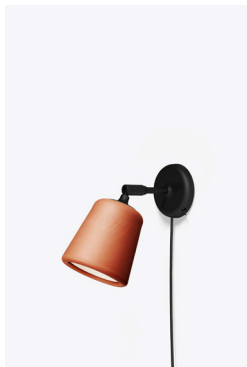

NEW WORKS.

Product Fact Sheet - Lighting - Material Wall Lamp

Material Wall Lamp

Nørgaard & Kechayas

With the Material Pendant being our most popular product since day one, we are more than excited to extend this strikingly minimalist range. The introduction of the Material Table Lamp and Material Wall Lamp allows you to bring the beauty of natural materials into every room of the house. Both products feature a pivoting head for added function, and a sleek black frame that places your chosen material front and centre. From the warmth of mixed cork and terracotta, to the textural concrete finish, the Material series is perfect for those intimate settings

NEW WORKS.

Product Fact Sheet - Lighting - Material Wall Lamp

Variation

Natural Cork

Mixed Cork

Natural Oak

Smoked Oak

Black Marble

White Marble

Light Grey Concrete

Dark Grey Concrete

Terracotta

Yellow Steel

NEW WORKS.

Product Fact Sheet - Lighting - Material Wall Lamp, The New Edition

Material Wall Lamp The New Edition

Nørgaard & Kechayas

With the Material Pendant being our most popular product since day one, we are more than excited to extend this strikingly minimalist range. The introduction of the Material Table Lamp and Material Wall Lamp allows you to bring the beauty of natural materials into every room of the house. Both products feature a pivoting head for added function, and a sleek black frame that places your chosen material front and centre. From the warmth of mixed cork and terracotta, to the textural concrete finish, the Material series is perfect for those intimate settings