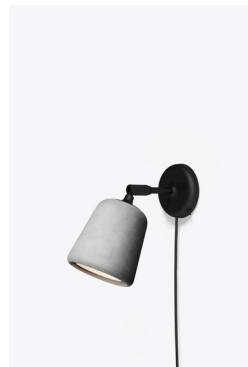

NEW WORKS.

Product Fact Sheet - Lighting - Material Wall Lamp

Material Wall Lamp

Nørgaard & Kechayas

With the Material Pendant being our most popular product since day one, we are more than excited to extend this strikingly minimalist range. The introduction of the Material Table Lamp and Material Wall Lamp allows you to bring the beauty of natural materials into every room of the house. Both products feature a pivoting head for added function, and a sleek black frame that places your chosen material front and centre. From the warmth of mixed cork and terracotta, to the textural concrete finish, the Material series is perfect for those intimate settings

NEW WORKS.

Product Fact Sheet - Lighting - Material Wall Lamp

Variation

Natural Cork

Mixed Cork

Natural Oak

Smoked Oak

Black Marble

White Marble

Light Grey Concrete

Dark Grey Concrete

Terracotta

Yellow Steel

NEW WORKS.

Product Fact Sheet - Lighting - Material Wall Lamp, The New Edition

Material Wall Lamp The New Edition

Nørgaard & Kechayas

With the Material Pendant being our most popular product since day one, we are more than excited to extend this strikingly minimalist range. The introduction of the Material Table Lamp and Material Wall Lamp allows you to bring the beauty of natural materials into every room of the house. Both products feature a pivoting head for added function, and a sleek black frame that places your chosen material front and centre. From the warmth of mixed cork and terracotta, to the textural concrete finish, the Material series is perfect for those intimate settings