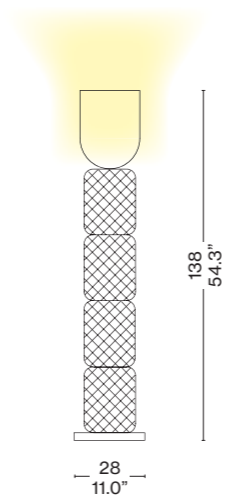

FIGUPALA
CASSINA, 2019—2022

EN With its organic shapes reminiscent of the plant world, the eclectic style of the Ficupala lamp lies between the post-modern and art deco. Featuring a luxurious marble base, the lampshade and body of this table or floor lamp are made of blown glass. The structure and lampshade of the pendant model are in blown glass, available in various colours.

089 01

089 02

089 03

089 04

Floor Lamp
Lampada da terra
Lampadaire
Stehleuchte

Blown glass body

Corpo in vetro soffiato
Corps en verre soufflé
Körper aus mundgeblasenem Glas

Satin pink; polished finish
Rosa satinato; finitura lucida
Rose satiné; finition brillante
Rosa satiniert; glänzende Oberfläche