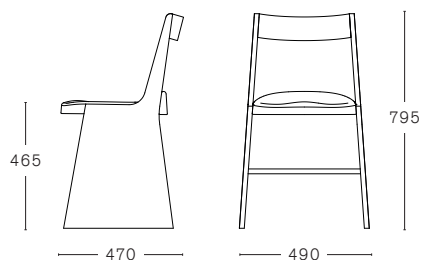

MC 19 FRONDA CHAIR

NATURAL PINE FRAME WITH BLACK OR GREEN STEEL SEAT

BLACK PINE FRAME WITH BLACK STEEL SEAT

NATURAL PINE FRAME WITH SILVER OR COPPER STEEL SEAT

GREY PINE FRAME WITH SILVER STEEL SEAT

PINE FRAME WITH NON REMOVABLE UPHOLSTERY
Kvadrat Planum

MAX. PER BOX	GROSS WEIGHT	VOLUME	BOX SIZE
1 CHAIR	CA. kg 9,00	0,21 m ³	520 x 490 x 840 mm

MC 19 FRONDA LOW STOOL

NATURAL PINE FRAME WITH BLACK OR GREEN STEEL SEAT

BLACK PINE FRAME WITH BLACK STEEL SEAT

NATURAL PINE FRAME WITH SILVER OR COPPER STEEL SEAT

GREY PINE FRAME WITH SILVER STEEL SEAT

PINE FRAME WITH NON REMOVABLE UPHOLSTERY
Kvadrat Planum

MAX. PER BOX	GROSS WEIGHT	VOLUME	BOX SIZE
1 STOOL	CA. kg 8,00	0,15 m ³	520 x 490 x 570 mm