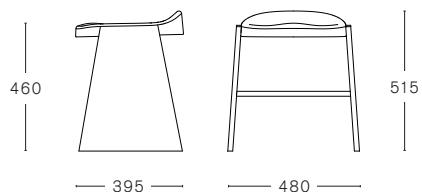

MC 19 FRONDA CHAIR

NATURAL PINE FRAME WITH BLACK OR GREEN STEEL SEAT

BLACK PINE FRAME WITH BLACK STEEL SEAT

NATURAL PINE FRAME WITH SILVER OR COPPER STEEL SEAT

GREY PINE FRAME WITH SILVER STEEL SEAT

PINE FRAME WITH NON REMOVABLE UPHOLSTERY
Kvadrat Planum

MAX. PER BOX	GROSS WEIGHT	VOLUME	BOX SIZE
1 CHAIR	CA. kg 9,00	0,21 m ³	520 x 490 x 840 mm

MC 19 FRONDA LOW STOOL

NATURAL PINE FRAME WITH BLACK OR GREEN STEEL SEAT

BLACK PINE FRAME WITH BLACK STEEL SEAT

NATURAL PINE FRAME WITH SILVER OR COPPER STEEL SEAT

GREY PINE FRAME WITH SILVER STEEL SEAT

PINE FRAME WITH NON REMOVABLE UPHOLSTERY
Kvadrat Planum

MAX. PER BOX	GROSS WEIGHT	VOLUME	BOX SIZE
1 STOOL	CA. kg 8,00	0,15 m ³	520 x 490 x 570 mm