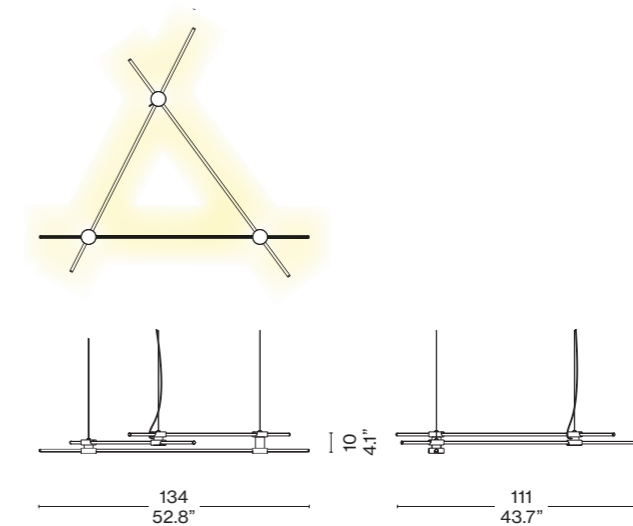

EITIE Triangle Horizontal
TOBIA SCARPA, 2023

EN A family of eye-catching lamps, inspired by a wall installation designed by Tobia Scarpa, that emerges from a seemingly simple structure and sophisticated, innovative technology. The concept for EITIE, a palindrome in honour of Scarpa's age, elaborates upon the idea of a luminous line that, thanks to unique circular connectors, expresses itself in various configurations. Each element is composed of two or three luminous lines that can be joined to form various compositions, thanks to circular black metal connectors, embellished with silver details, that contain cutting-edge technology hidden in their interior.

IT Una famiglia di lampade scenografiche, nata dallo sviluppo di un'installazione a parete firmata da Tobia Scarpa, che prende vita attraverso una struttura apparentemente semplice e una tecnologia sofisticata e innovativa. Il concept di Eitie, palindromo che omaggia l'età di Scarpa, elabora l'idea di una linea luminosa declinata in varie configurazioni attraverso caratteristiche connessioni circolari. Ogni elemento è composto da due o tre linee luminose che possono essere collegate in varie composizioni grazie alle connessioni metalliche nere di forma circolare, arricchite con dettagli in argento, che all'interno nascondono una tecnologia all'avanguardia.