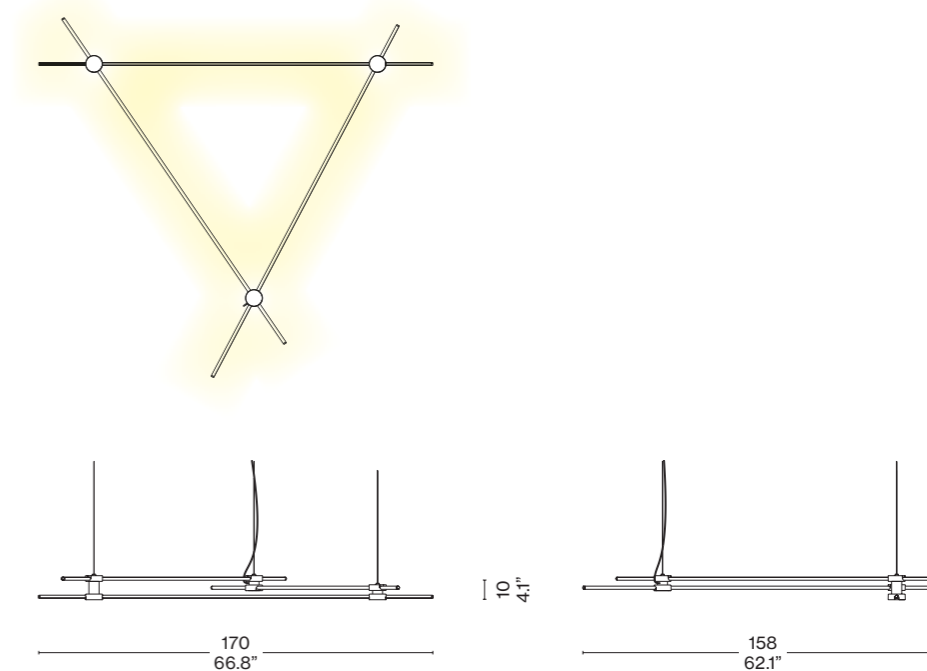

Pendant lamp
Lampada a sospensione
Suspension luminaire
Pendelleuchte