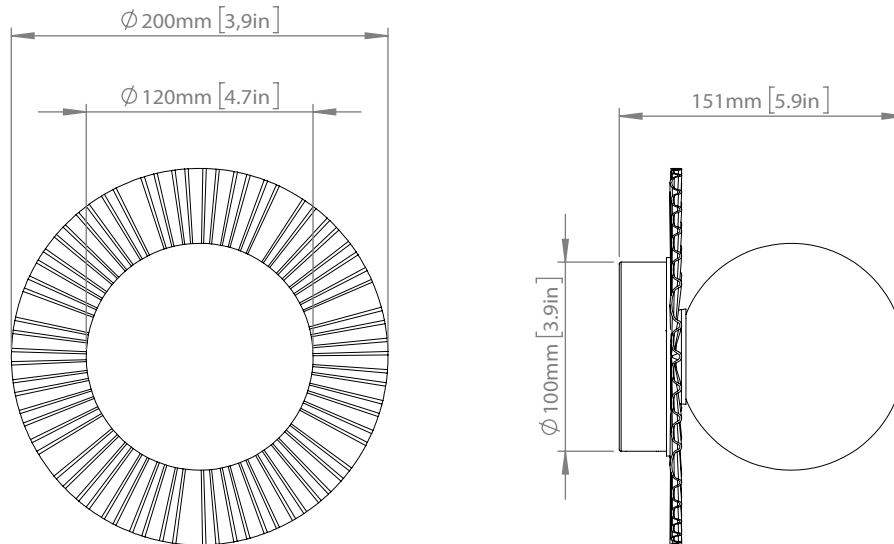

Liila Muuse Small is a wall and ceiling lamp with references to the old amusement park, Tivoli, in Copenhagen. Muuse is an extension to the Liila 1-series where the round backplate is updated with asymmetric curves.

Explore the rest of the Liila collection on our website, [here](#)

Product no.: EU - 2046067 / US - 3046042

Type: Wall / Ceiling light - indoor

Colour: Glass: opal / Metal: nordic gold

Materials: Powder Coated metal, mouth-blown glass

Dimensions: 200mm / 3.9in x 151mm / 5.9in
Glass: ϕ 120mm / 4.7in

Weight: Armature + glass: 490g

Packaging: Dimensions: L: 230mm / x 9 in x W:
230mm/ 9in x H: 215mm / 8.4in
Weight: 530g
Total weight incl. product: 1020g
Number of parcels: 1
Material: Brown cardboard

Certifications: CE, IP44, Class I

For information about IP ratings, click [here](#)

Cleaning: Use a soft dry cloth to clean the product.
Do not use household cleaners.

Light source: Socket: G9
Max wattage: 7W LED
Voltage (V): 220-240V / 120V

See recommended light source [here](#)

Light sources not included

Dimmable if installed with appropriate dimmable LED light source(s) suitable for your dimmer circuit.

Light source can be added to delivery on request or via our webshop at [nuura.com](#).

Works with appropriate lighting control module. Module can be added to delivery on request.

Find our recommendations [here](#)