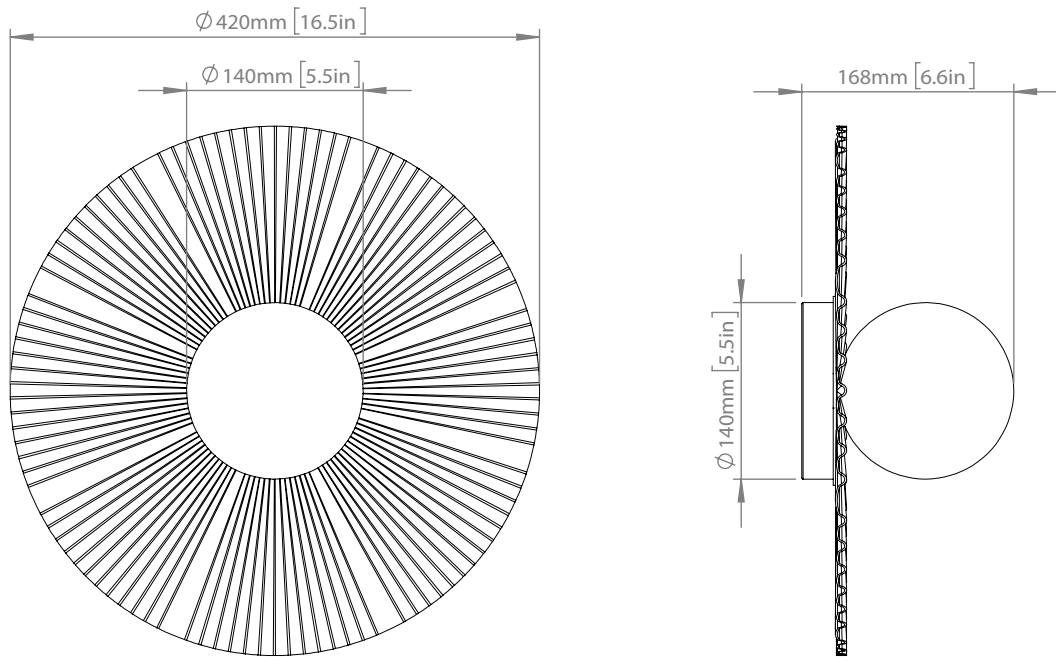

Liila Muuse Medium is a wall and ceiling lamp with references to the old amusement park, Tivoli, in Copenhagen. Muuse is an extension to the Liila 1-series where the round backplate is updated with asymmetric curves.

Explore the rest of the Liila collection on our website, [here](#)

Product no.: EU - 2046070 / US - 3046045

Type: Wall / Ceiling light - indoor

Colour: Glass: opal / Metal: white

Materials: Powder Coated metal, mouth-blown glass

Dimensions: 420mm / 16.5in x 168mm / 6.6in
Glass: ø140mm / 5.5in

Weight: Armature + glass: 870g

Packaging: Dimensions: L: 450mm / 17.7 in x W: 450mm / 17.7 in x H: 202mm / 7.9 in
Weight: 1130g
Total weight incl. product: 2000g
Number of parcels: 1
Material: Brown cardboard

Certifications: CE, IP44, Class I

For information about IP ratings, click [here](#)

Cleaning: Use a soft dry cloth to clean the product.
Do not use household cleaners.

Light source: Socket: G9
Max wattage: 7W LED
Voltage (V): 220-240V / 120V

See recommended light source [here](#)

Light sources not included

Dimmable if installed with appropriate dimmable LED light source(s) suitable for your dimmer circuit.

Light source can be added to delivery on request or via our webshop at [nuura.com](#).

Works with appropriate lighting control module. Module can be added to delivery on request.

Find our recommendations [here](#)