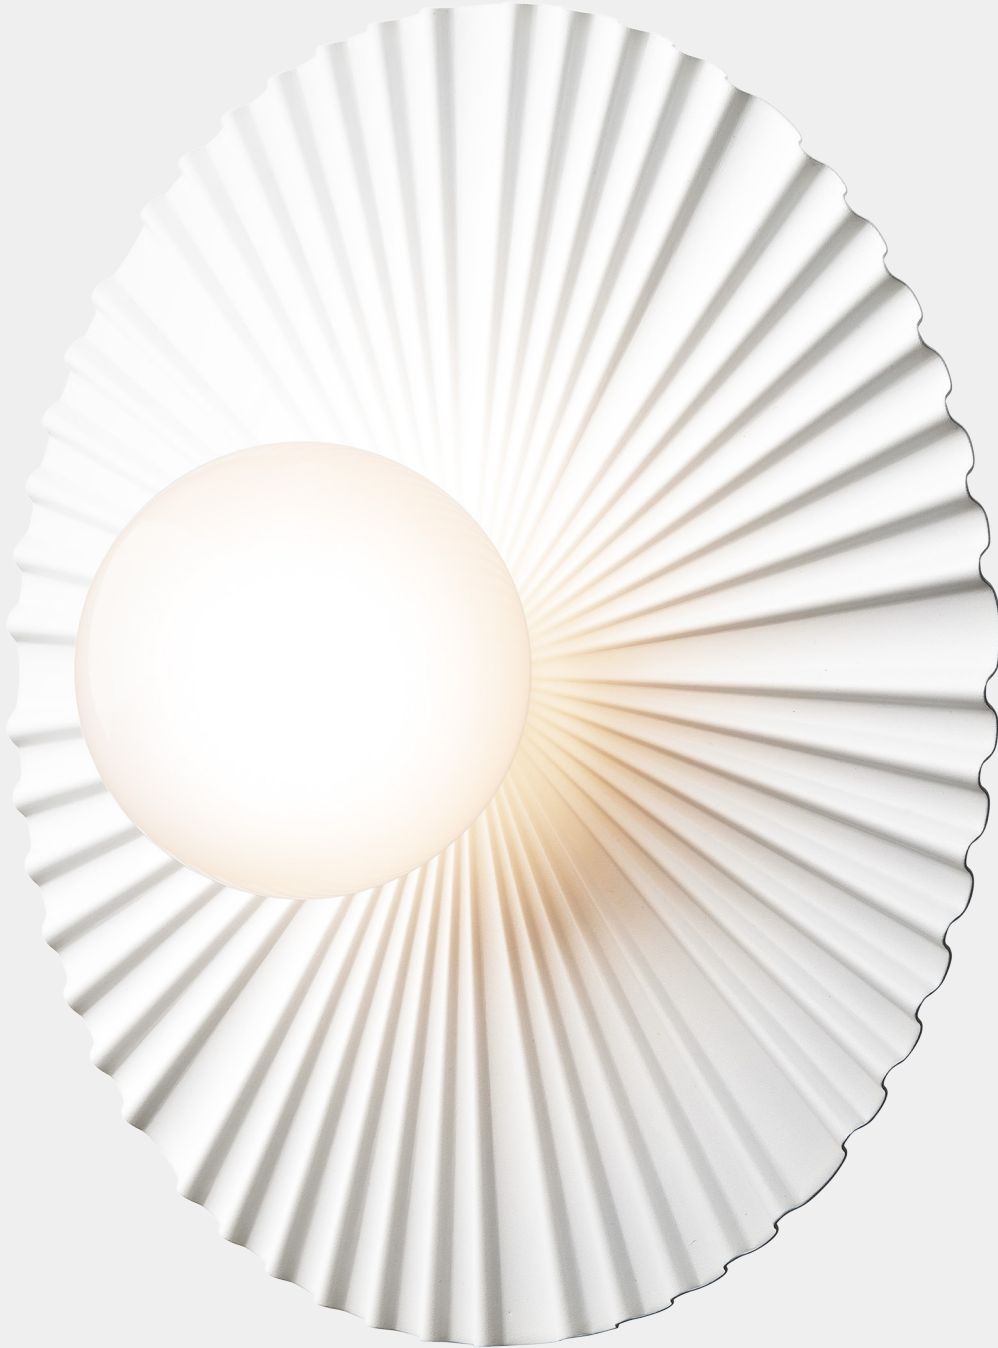

NUURA

LIILA MUUSE MEDIUM
white / opal

Design: Sofie Refer, 2023