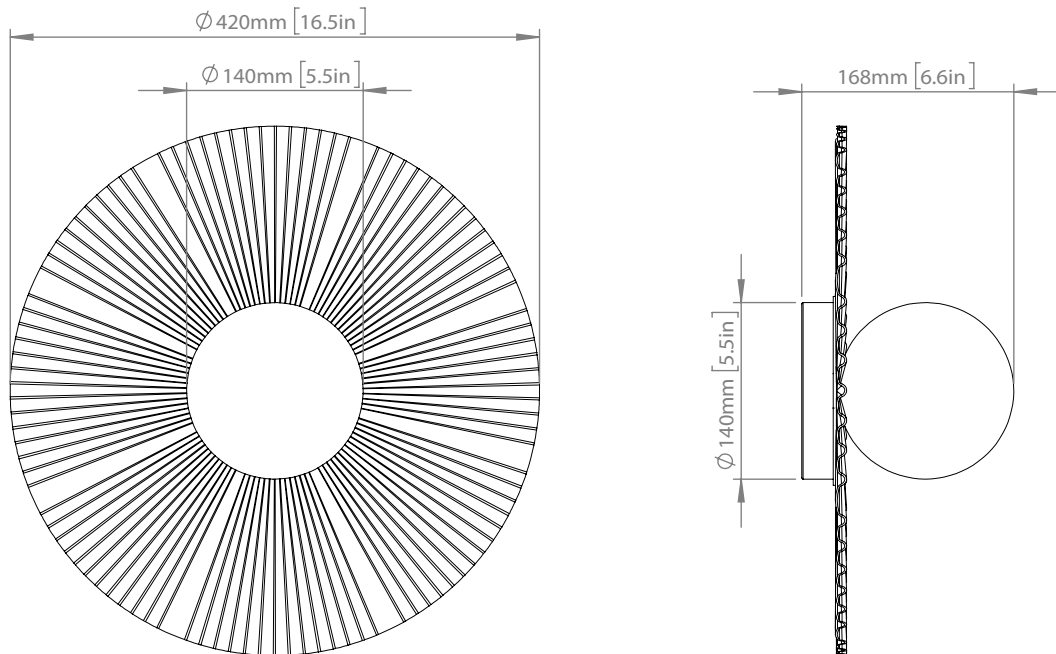

Liila Muuse Medium is a wall and ceiling lamp with references to the old amusement park, Tivoli, in Copenhagen. Muuse is an extension to the Liila 1-series where the round backplate is updated with asymmetric curves.

Explore the rest of the Liila collection on our website, [here](#)

Product no.: EU - 2046069 / US - 3046044

Type: Wall / Ceiling light - indoor

Colour: Glass: opal / Metal: nordic gold

Materials: Powder Coated metal, mouth-blown glass

Dimensions: 420mm / 16.5in x 168mm / 6.6in
Glass: ø140mm / 5.5in

Weight: Armature + glass: 870g

Packaging: Dimensions: L: 450mm / 17.7 in x W: 450mm / 17.7 in x H: 202mm / 7.9 in
Weight: 1130g
Total weight incl. product: 2000g
Number of parcels: 1
Material: Brown cardboard

Certifications: CE, IP44, Class I

For information about IP ratings, click [here](#)

Cleaning: Use a soft dry cloth to clean the product.
Do not use household cleaners.

Light source: Socket: G9
Max wattage: 7W LED
Voltage (V): 220-240V / 120V

See recommended light source [here](#)

Light sources not included

Dimmable if installed with appropriate dimmable LED light source(s) suitable for your dimmer circuit.

Light source can be added to delivery on request or via our webshop at [nuura.com](#).

Works with appropriate lighting control module. Module can be added to delivery on request.

Find our recommendations [here](#)