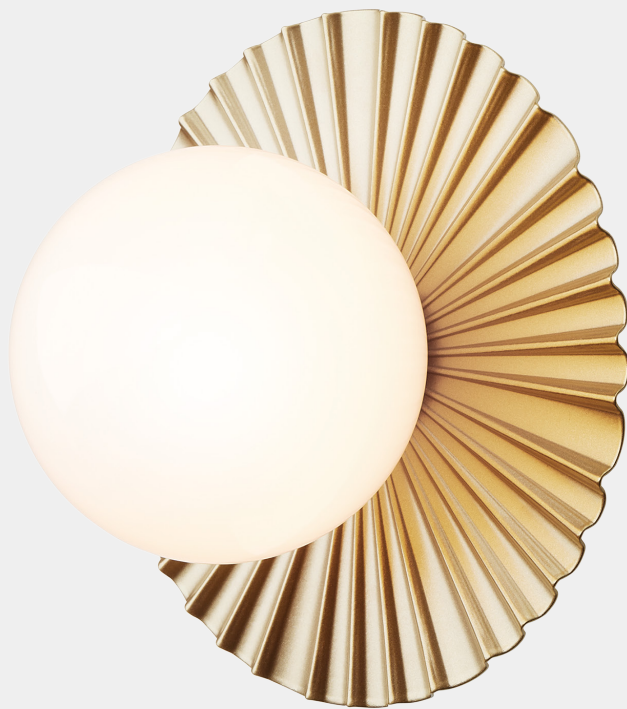

NUURA

LIILA MUUSE SMALL
nordic gold / opal

Design: Sofie Refer, 2023