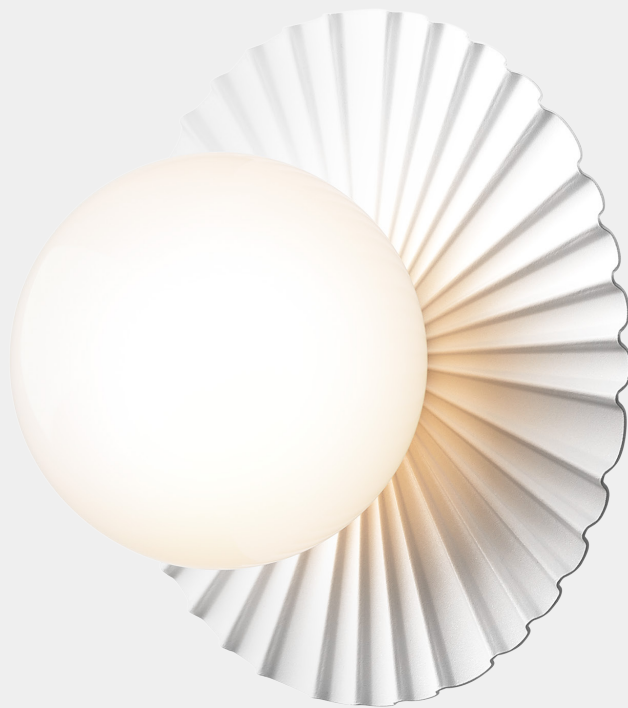

NUURA

LIILA MUUSE MEDIUM
nordic gold / opal

Design: Sofie Refer, 2023

Liila Muuse Medium is a wall and ceiling lamp with references to the old amusement park, Tivoli, in Copenhagen. Muuse is an extension to the Liila 1-series where the round backplate is updated with asymmetric curves.

Explore the rest of the Liila collection on our website, [here](#)

Product no.: EU - 2046069 / US - 3046044

Type: Wall / Ceiling light - indoor

Colour: Glass: opal / Metal: nordic gold

Materials: Powder Coated metal, mouth-blown glass

Works with appropriate lighting control module. Module can be added to delivery on request.

Find our recommendations [here](#)

NUURA

LIILA MUUSE SMALL
white / opal

Design: Sofie Refer, 2023

Liila Muuse Small is a wall and ceiling lamp with references to the old amusement park, Tivoli, in Copenhagen. Muuse is an extension to the Liila 1-series where the round backplate is updated with asymmetric curves.

Explore the rest of the Liila collection on our website, [here](#)

Product no.: EU - 2046068 / US - 3046043

Type: Wall / Ceiling light - indoor

Colour: Glass: opal / Metal: white

Materials: Powder Coated metal, mouth-blown glass