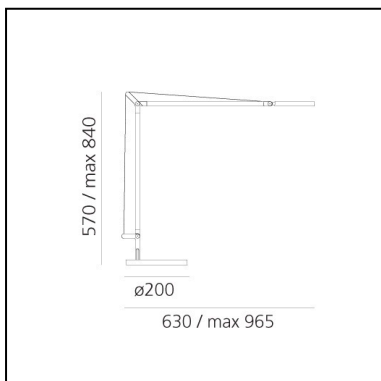

Demetra Table - 2700K - Body Lamp - Opaque Black

Naoto Fukasawa

IP20   **ERC** **CE**  Dimmerable: 

LUMINAIRE

- Watt: **8W**
- Voltage: **100-240V**
- Delivered lumen output: **360lm**
- CCT: **2700K**
- Efficiency: **54%**
- Efficacy: **45.00lm/W**
- CRI: **90**
- Dimmer Typology: **Microswitch Dimmer**

FEATURES

- Product Code: **1734W50A**
- Colour: **Opaque Black**
- Installation: **Table**
- Material: **aluminium, technopolymer, steel**
- Series: **Design Collection**
- Area contract: **Hospitality, Residential**
- Emission: **Direct and adjustable light**
- design by: **Naoto Fukasawa**

DIMENSIONS

- Length: **630 mm**
- Width: **200 mm**
- Height: **350 mm**
- Base Diameter: **200 mm**
- Max Extension Height: **840 mm**
- Max Extension Length: **965 mm**
- Impact Resistance: **N.D.**
- Glow Wire Test: **750°**

SOURCES INCLUDED

- Category: **Led**
- Number: **1**
- Watt: **8W**
- Delivered lumen output: **730lm**
- Color temperature (K): **2700K**
- CRI: **90**
- Color Tolerance: **MacAdam 2SDCM**

Accessories

Demetra - table clamp opaque black 1744050A