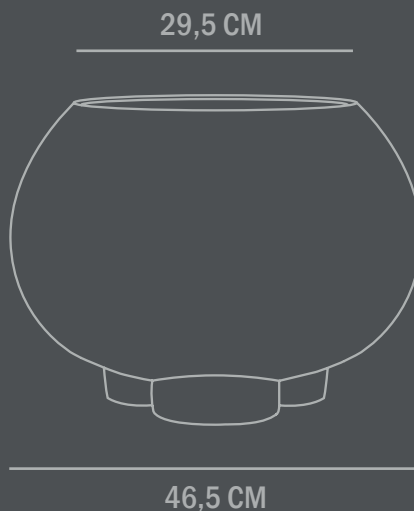

Care instructions:
Use a soft dry cloth to clean the product.
Do not use household cleaners.

Dimensions: L56 / W56 / H40 CM
Country of origin: CN

Product weight: 12,00 Kgs

Packaging:
Dimensions: L63,5 / W62 / H51,5 CM
Total weight incl. product: 13,50 Kgs
Number of parcels: 1
Material: Brown cardboard

Dimensions: L46,5 / W46,5 / H32 CM
Country of origin: CN

Product weight: 8,00 Kgs

Packaging:
Dimensions: L54,5 / W54 / H39 CM
Total weight incl. product: 9,50 Kgs
Number of parcels: 1
Material: Brown cardboard

URCHIN PLANT POT MEDIO

Inspired by the shape of a sea urchin, Urchin is characterized by a large oval pot, resting on top of what appears to be three massive legs. Designed as a new take on the traditional plant pot saucer, the massive legs can hold water from a plant and allows the plant to breath.

Designed by Kristian Sofus Hansen & Tommy Hyldahl.

46,5 CM

25 CM

37 CM

Product no: 231003

Type: Plant Pot
Indoor/outdoor, not frostproof

Designer / Year of design:
Kristian Sofus Hansen & Tommy Hyldahl, 2020