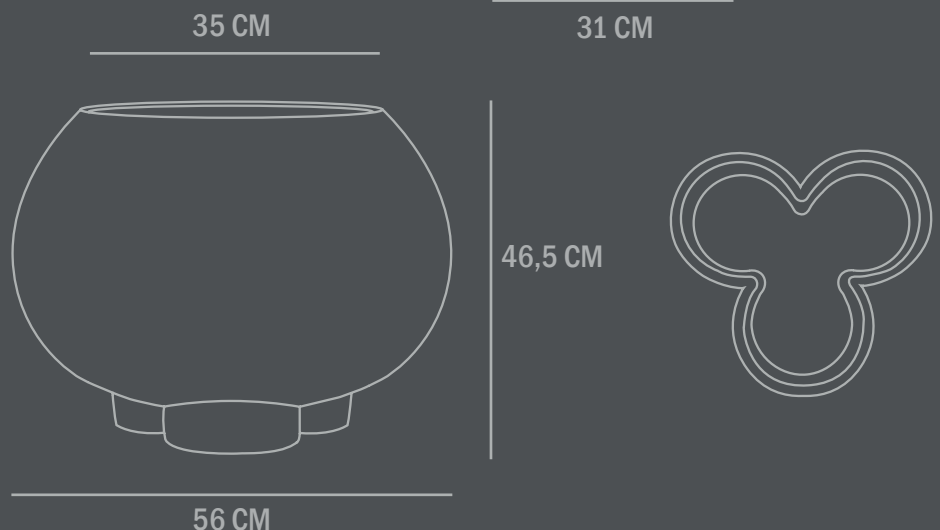

Care instructions:
Use a soft dry cloth to clean the product.
Do not use household cleaners.

Dimensions: L56 / W56 / H40 CM
Country of origin: CN

Product weight: 12,00 Kgs

Packaging:
Dimensions: L63,5 / W62 / H51,5 CM
Total weight incl. product: 13,50 Kgs
Number of parcels: 1
Material: Brown cardboard

Dimensions: L46,5 / W46,5 / H32 CM
Country of origin: CN

Product weight: 8,00 Kgs

Packaging:
Dimensions: L54,5 / W54 / H39 CM
Total weight incl. product: 9,50 Kgs
Number of parcels: 1
Material: Brown cardboard

Packaging:
Dimensions: L41 / W40 / H37,5 CM
Total weight incl. product: 5,00 Kgs
Number of parcels: 1
Material: Brown cardboard

URCHIN PLANT POT MINI

Inspired by the shape of a sea urchin, Urchin is characterized by a large oval pot, resting on top of what appears to be three massive legs. Designed as a new take on the traditional plant pot saucer, the massive legs can hold water from a plant and allows the plant to breath.

Care instructions:
Use a soft dry cloth to clean the product.
Do not use household cleaners.

Dimensions: L17 / W17 / H12,5 CM
Country of origin: CN

Product weight: 1,00 Kgs

Packaging:
Dimensions: L23,5 / W23,5 / H22 CM
Total weight incl. product: 1,20 Kgs
Number of parcels: 1
Material: Brown cardboard