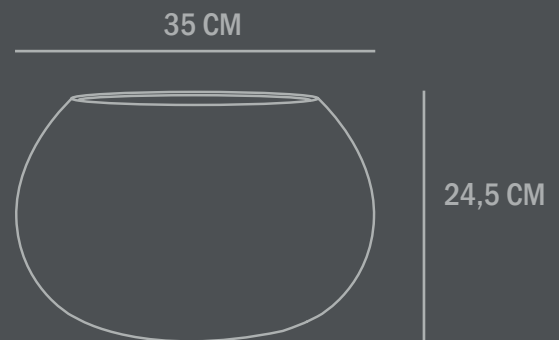

URCHIN PLANT POT MINI

Inspired by the shape of a sea urchin, Urchin is characterized by a large oval pot, resting on top of what appears to be three massive legs. Designed as a new take on the traditional plant pot saucer, the massive legs can hold water from a plant and allows the plant to breath.

Urchin comes in four sizes. Each Urchin includes two pieces, a plant pot and saucer. Both plant pot and saucer is waterproof and a small hole in the bottom of the pot, ensures a good water and air flow for the plant.

Designed by Kristian Sofus Hansen & Tommy Hyldahl.