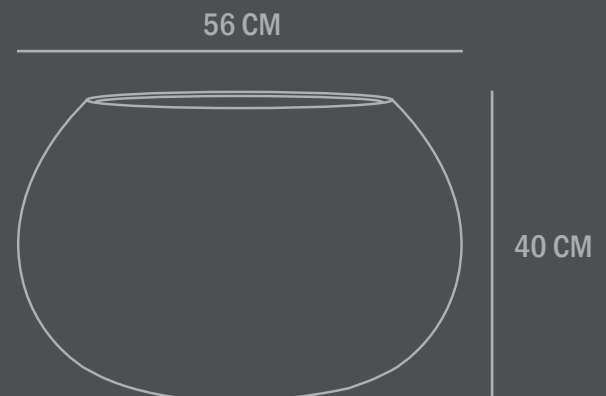

Care instructions:
Use a soft dry cloth to clean the product.
Do not use household cleaners.

Dimensions: L56 / W56 / H40 CM
Country of origin: CN

Product weight: 12,00 Kgs

Packaging:
Dimensions: L63,5 / W62 / H51,5 CM
Total weight incl. product: 13,50 Kgs
Number of parcels: 1
Material: Brown cardboard

Dimensions: L46,5 / W46,5 / H32 CM
Country of origin: CN

Product weight: 8,00 Kgs

Packaging:
Dimensions: L54,5 / W54 / H39 CM
Total weight incl. product: 9,50 Kgs
Number of parcels: 1
Material: Brown cardboard

Packaging:
Dimensions: L41 / W40 / H37,5 CM
Total weight incl. product: 5,00 Kgs
Number of parcels: 1
Material: Brown cardboard

URCHIN PLANT POT MINI

Inspired by the shape of a sea urchin, Urchin is characterized by a large oval pot, resting on top of what appears to be three massive legs. Designed as a new take on the traditional plant pot saucer, the massive legs can hold water from a plant and allows the plant to breath.

Care instructions:
Use a soft dry cloth to clean the product.
Do not use household cleaners.

Dimensions: L17 / W17 / H12,5 CM
Country of origin: CN

Product weight: 1,00 Kgs

Packaging:
Dimensions: L23,5 / W23,5 / H22 CM
Total weight incl. product: 1,20 Kgs
Number of parcels: 1
Material: Brown cardboard