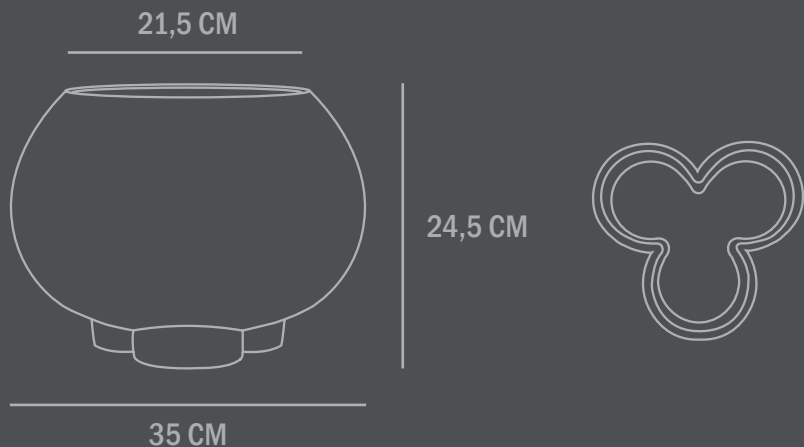

URCHIN PLANT POT MINI

Inspired by the shape of a sea urchin, Urchin is characterized by a large oval pot, resting on top of what appears to be three massive legs. Designed as a new take on the traditional plant pot saucer, the massive legs can hold water from a plant and allows the plant to breath.

Urchin comes in four sizes. Each Urchin includes two pieces, a plant pot and saucer. Both plant pot and saucer is waterproof and a small hole in the bottom of the pot, ensures a good water and air flow for the plant.

Designed by Kristian Sofus Hansen & Tommy Hyldahl.