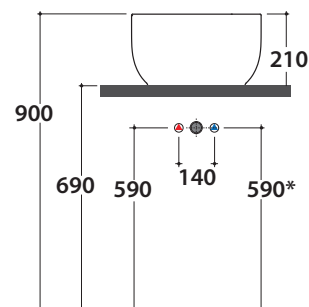

T-EDGE BASIN TE038

CE EN 14688:2015

GLOBO

	Rubinetto a parete Wall mounted taps	Rubinetto su piano Taps mounted on counter top
A :	70	105
B :	260	295
C :	450	485
D :	400	435

Ceramic antibacterial effect
BATAFORM®

Bagno di Colore

Glazed product with
CERASLIDE®

GLOBOTHIN®

Le Pietre

Cod. **TE055**

Basin Ø 38 h21 cm. Sit-on installation. Weight 11,5 Kg

* For taps mounted on counter top

Cod. **FI024BI**

Valve drain with ceramic top for basins without overflow. Weight 0,5 Kg

Cod. **FI024CR**

Chromed valve drain for basins without overflow. Weight 0,5 Kg