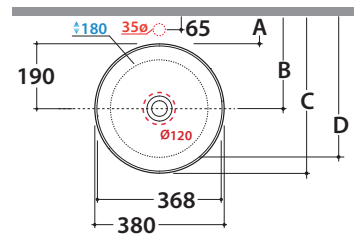

T-EDGE BASIN TE038

CE EN 14688:2015

GLOBO

	Rubinetto a parete Wall mounted taps	Rubinetto su piano Taps mounted on counter top
A :	70	105
B :	260	295
C :	450	485
D :	400	435

Ceramic antibacterial effect
BATAFORM®

Bagno di Colore

Glazed product with
CERASLIDE®

GLOBOTHIN®

Le Pietre

Cod. **TE055**

Basin Ø 38 h21 cm. Sit-on installation. Weight 11,5 Kg

* For taps mounted on counter top

Cod. **FI024BI**

Valve drain with ceramic top for basins without overflow. Weight 0,5 Kg

Cod. **FI024CR**

Chromed valve drain for basins without overflow. Weight 0,5 Kg