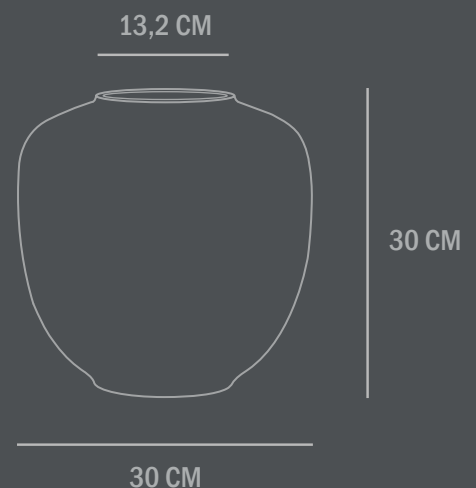

Use a soft dry cloth to clean the product.

Do not use household cleaners.

Waterproof

Dimensions: L53 / W53 / H55 CM

Country of origin: CN

Product weight: 14 Kgs

Packaging:

Dimensions: L59 / W59 / H66,5 CM

Use a soft dry cloth to clean the product.

Do not use household cleaners.

Waterproof

Dimensions: L30 / W30 / H30 CM

Country of origin: CN

Product weight: 3 Kgs

Packaging:

Dimensions: L35,5 / W35 / H37 CM

Total weight incl. product: 4 Kgs

Number of parcels: 1

Material: Brown cardboard

101

C O P E N H A G E N

SUNAO VASE MINI

Sunao, the Japanese word for being honest, is all about the simplicity and beauty of a classic vase design. Sunao comes in four different sizes, perfectly fitting a wide range of functions from small vases in the kitchen space to a centrepiece on the dining table, as well as a large plant pot for a tree in the living room.