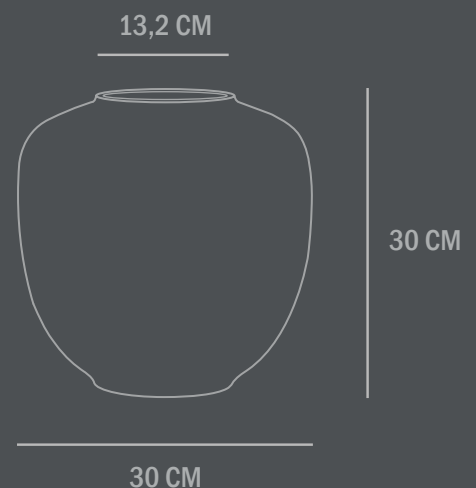

Use a soft dry cloth to clean the product.

Do not use household cleaners.

Waterproof

Dimensions: L53 / W53 / H55 CM

Country of origin: CN

Product weight: 14 Kgs

Packaging:

Dimensions: L59 / W59 / H66,5 CM

Use a soft dry cloth to clean the product.

Do not use household cleaners.

Waterproof

Dimensions: L30 / W30 / H30 CM

Country of origin: CN

Product weight: 3 Kgs

Packaging:

Dimensions: L35,5 / W35 / H37 CM

Total weight incl. product: 4 Kgs

Number of parcels: 1

Material: Brown cardboard

SUNAO VASE MEDIO

Sunao, the Japanese word for being honest, is all about the simplicity and beauty of a classic vase design. Sunao comes in four different sizes, perfectly fitting a wide range of functions from small vases in the kitchen space to a centrepiece on the dining table, as well as a large plant pot for a tree in the living room.