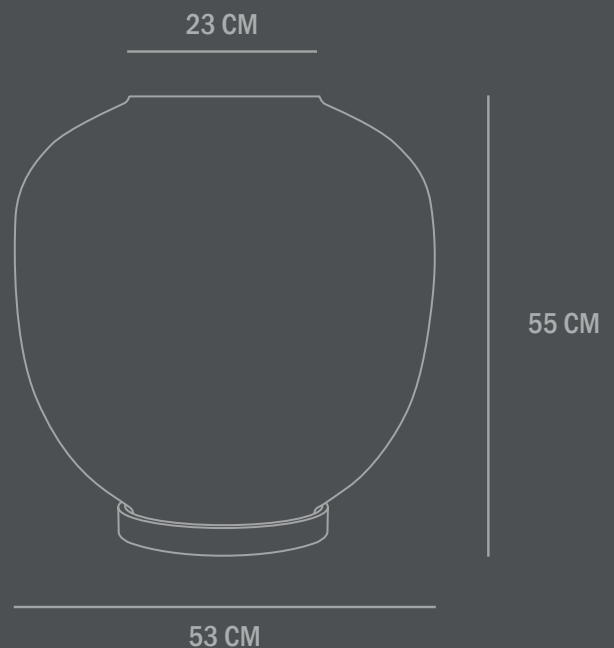

SUNAO VASE BIG

Sunao, the Japanese word for being honest, is all about the simplicity and beauty of a classic vase design. Sunao comes in four different sizes, perfectly fitting a wide range of functions from small vases in the kitchen space to a centrepiece on the dining table, as well as a large plant pot for a tree in the living room.

Sunao comes in two texture variations. A clean surface in Birch and Black colour and Beehive texture, emphasising a tactile and organic surface. Made from casts of shellfish found on a beach, the vase is a true wonder of nature.

Sunao vases is made from ceramic and is hand glazed to achieve a unique mat surface texture. The colours may vary slightly, due to that it's a handmade product. Glazed on the inside with waterproof lacquer, Sunao is 100% waterproof and can be used for fresh flowers.

Designed by Kristian Sofus Hansen & Tommy Hyldahl.

Product no: 243044

Type: Vase - Indoor

Designer / Year of design:

Kristian Sofus Hansen & Tommy Hyldahl, 2024

Colour: Black

Material: Ceramic

Care instructions:

Use a soft dry cloth to clean the product.

Do not use household cleaners.

Waterproof

Dimensions: L53 / W53 / H55 CM

Country of origin: CN

Product weight: 14 Kgs

Packaging:

Dimensions: L59 / W59 / H66,5 CM

Total weight incl. product: 17 Kgs

Number of parcels: 1

Material: Brown cardboard