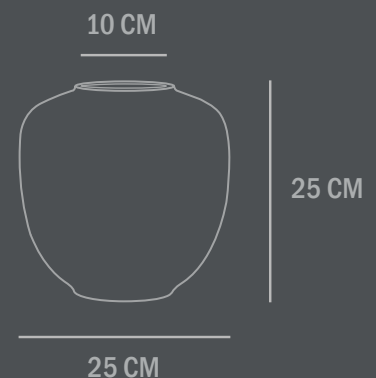

Use a soft dry cloth to clean the product.

Do not use household cleaners.

Waterproof

Dimensions: L53 / W53 / H55 CM

Country of origin: CN

Product weight: 14 Kgs

Packaging:

Dimensions: L59 / W59 / H66,5 CM

Use a soft dry cloth to clean the product.

Do not use household cleaners.

Waterproof

Dimensions: L30 / W30 / H30 CM

Country of origin: CN

Product weight: 3 Kgs

Packaging:

Dimensions: L35,5 / W35 / H37 CM

Use a soft dry cloth to clean the product.

Do not use household cleaners.

Waterproof

Dimensions: L25 / W25 / H25 CM

Country of origin: CN

Product weight: 2 Kgs

Packaging:

Dimensions: L29 / W29 / H30 CM

Total weight incl. product: 3 Kgs

Number of parcels: 1

Material: Brown cardboard

101

C O P E N H A G E N

SUNAO VASE MINI

Sunao, the Japanese word for being honest, is all about the simplicity and beauty of a classic vase design. Sunao comes in four different sizes, perfectly fitting a wide range of functions from small vases in the kitchen space to a centrepiece on the dining table, as well as a large plant pot for a tree in the living room.