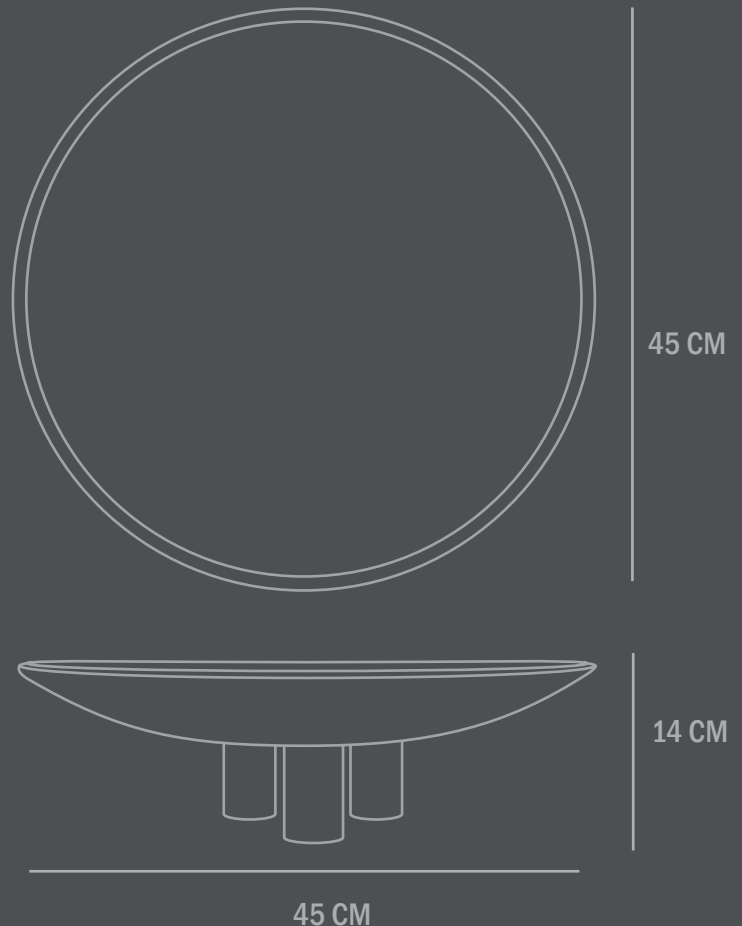

Colour: Coffee  
Material: Ceramic

Care instructions:  
Use a soft dry cloth to clean the product.  
Do not use household cleaners.  
Not waterproof

Dimensions: L45 / W45 / H14 CM

Country of origin: CN

Product weight: 3,00 Kgs

Packaging:  
Dimensions: L52 / W52 / H22 CM  
Total weight incl. product: 4,00 Kgs  
Number of parcels: 1  
Material: Brown cardboard

Colour: Coffee  
Material: Ceramic

Care instructions:  
Use a soft dry cloth to clean the product.  
Do not use household cleaners.  
Not waterproof

Dimensions: L30 / W30 / H9,2 CM

Country of origin: CN

Product weight: 1,00 Kgs

Packaging:  
Dimensions: L37,5 / W37,5 / H17,5 CM  
Total weight incl. product: 1,50 Kgs  
Number of parcels: 1  
Material: Brown cardboard