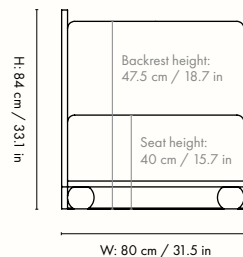

Measurements

The mark of responsible forestry