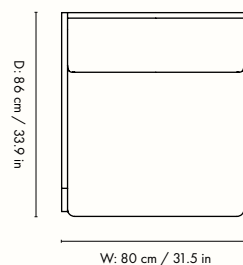

Measurements

The mark of responsible forestry