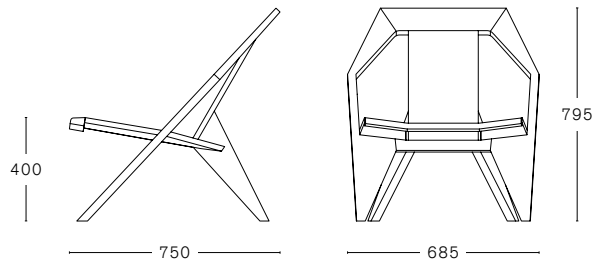

MC 4 MEDICI LOUNGE

ASH FRAME

THERMO ASH FRAME OILED
(for outdoor use)

MAX. PER BOX	GROSS WEIGHT	VOLUME	BOX SIZE
1 CHAIR	CA. kg 16,00	0,47 m ³	710 × 790 × 830 mm

MC 4 MEDICI TABLE

ASH FRAME

THERMO ASH FRAME
OILED (for outdoor use)

MAX. PER BOX	GROSS WEIGHT	VOLUME	BOX SIZE
1 TABLE	CA. kg 6,20	0,16 m ³	490 × 570 × 560 mm

MC 4 MEDICI STOOL

ASH FRAME

THERMO ASH FRAME
OILED (for outdoor use)

MAX. PER BOX	GROSS WEIGHT	VOLUME	BOX SIZE
1 STOOL	CA. kg 6,00	0,15 m ³	635 × 535 × 450 mm