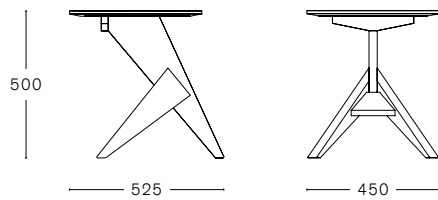

MC 4 MEDICI LOUNGE

ASH FRAME

THERMO ASH FRAME OILED
(for outdoor use)

MAX. PER BOX	GROSS WEIGHT	VOLUME	BOX SIZE
1 CHAIR	CA. kg 16,00	0,47 m ³	710 × 790 × 830 mm

MC 4 MEDICI TABLE

ASH FRAME

THERMO ASH FRAME
OILED (for outdoor use)

MAX. PER BOX	GROSS WEIGHT	VOLUME	BOX SIZE
1 TABLE	CA. kg 6,20	0,16 m ³	490 × 570 × 560 mm

MC 4 MEDICI STOOL

ASH FRAME

THERMO ASH FRAME
OILED (for outdoor use)

MAX. PER BOX	GROSS WEIGHT	VOLUME	BOX SIZE
1 STOOL	CA. kg 6,00	0,15 m ³	635 × 535 × 450 mm