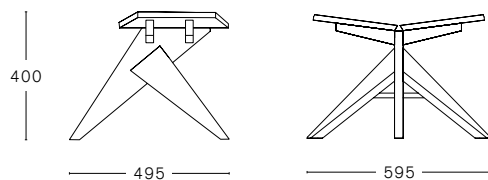

MC 4 MEDICI LOUNGE

ASH FRAME

THERMO ASH FRAME OILED
(for outdoor use)

MAX. PER BOX	GROSS WEIGHT	VOLUME	BOX SIZE
1 CHAIR	CA. kg 16,00	0,47 m ³	710 × 790 × 830 mm

MC 4 MEDICI TABLE

ASH FRAME

THERMO ASH FRAME
OILED (for outdoor use)

MAX. PER BOX	GROSS WEIGHT	VOLUME	BOX SIZE
1 TABLE	CA. kg 6,20	0,16 m ³	490 × 570 × 560 mm

MC 4 MEDICI STOOL

ASH FRAME

THERMO ASH FRAME
OILED (for outdoor use)

MAX. PER BOX	GROSS WEIGHT	VOLUME	BOX SIZE
1 STOOL	CA. kg 6,00	0,15 m ³	635 × 535 × 450 mm