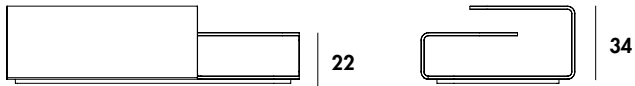

Tavolino in vetro curvo trasparente extrachiario, fumé o laccato mono o bicolore.

Extralight, smoked or lacquered mono or two-tones bent glass coffee table.

## Models & Dimensions

138x72x34h