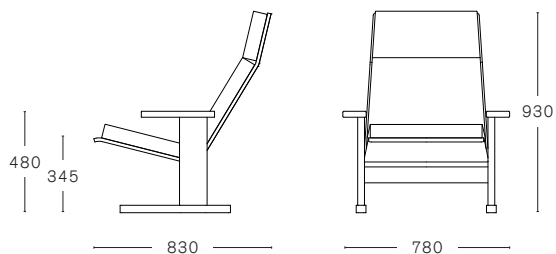

MC 15 QUINDICI LOUNGE UPHOLSTERY

ASH FRAME WITH  
REMOVABLE UPHOLSTERY  
Kvadrat Divina 3  
Dani Lord Leather  
COM - COL\*

MAX. PER BOX 1 CHAIR	GROSS WEIGHT CA. kg 24,00	VOLUME 0,78 m <sup>3</sup>	BOX SIZE 920 x 850 x 1000 mm
-------------------------	------------------------------	-------------------------------	---------------------------------

*FABRIC REQUIRED 1 PCS: LIN MTRS 1,80 (H 1,40 m) MORE PCS: TO BE CHECKED	LEATHER REQUIRED 1 PCS: 3,00 m <sup>2</sup>
--	--

SAMPLE REQUIRED FOR APPROVAL

MC 15 QUINDICI CHAISE LONGUE UPHOLSTERY

ASH FRAME WITH  
REMOVABLE UPHOLSTERY  
Kvadrat Divina 3  
Dani Lord Leather  
COM - COL\*

MAX. PER BOX 1 CHAIR	GROSS WEIGHT CA. kg 25,00	VOLUME 1,02 m <sup>3</sup>	BOX SIZE 1200 x 850 x 1000 mm
-------------------------	------------------------------	-------------------------------	----------------------------------

*FABRIC REQUIRED 1 PCS: LIN MTRS 2,00 (H 1,40 m) MORE PCS: TO BE CHECKED	LEATHER REQUIRED 1 PCS: 3,50 m <sup>2</sup>
--	--

SAMPLE REQUIRED FOR APPROVAL