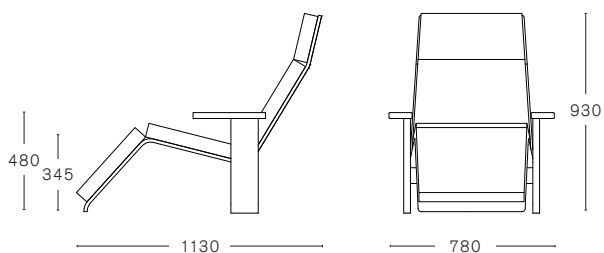

MC 15 QUINDICI LOUNGE UPHOLSTERY

ASH FRAME WITH  
REMOVABLE UPHOLSTERY  
Kvadrat Divina 3  
Dani Lord Leather  
COM - COL\*

MAX. PER BOX 1 CHAIR	GROSS WEIGHT CA. kg 24,00	VOLUME 0,78 m <sup>3</sup>	BOX SIZE 920 x 850 x 1000 mm
-------------------------	------------------------------	-------------------------------	---------------------------------

*FABRIC REQUIRED 1 PCS: LIN MTRS 1,80 (H 1,40 m) MORE PCS: TO BE CHECKED	LEATHER REQUIRED 1 PCS: 3,00 m <sup>2</sup>
--	--

SAMPLE REQUIRED FOR APPROVAL

MC 15 QUINDICI CHAISE LONGUE UPHOLSTERY

ASH FRAME WITH  
REMOVABLE UPHOLSTERY  
Kvadrat Divina 3  
Dani Lord Leather  
COM - COL\*

MAX. PER BOX 1 CHAIR	GROSS WEIGHT CA. kg 25,00	VOLUME 1,02 m <sup>3</sup>	BOX SIZE 1200 x 850 x 1000 mm
-------------------------	------------------------------	-------------------------------	----------------------------------

*FABRIC REQUIRED 1 PCS: LIN MTRS 2,00 (H 1,40 m) MORE PCS: TO BE CHECKED	LEATHER REQUIRED 1 PCS: 3,50 m <sup>2</sup>
--	--

SAMPLE REQUIRED FOR APPROVAL