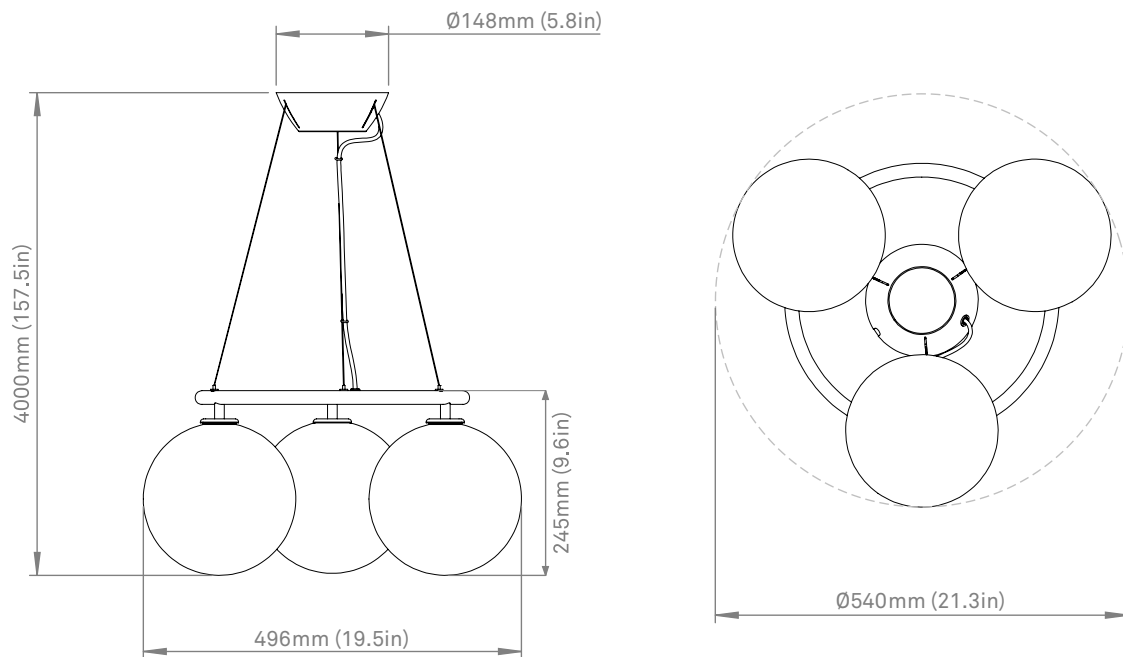

Miira 3 Circular is a mini-chandelier with a modern take on the classic centerpieces. The simple design and modest size make Miira 3 Circular relevant in many interior contexts.

Explore the rest of the Miira collection on our website, [here](#)

Product no.: EU - 2032043

Type: Chandelier - indoor

Colour: Glass: optic clear / Metal: brass

Materials: Wet painted metal, mouth-blown glass

Dimensions: 496mm / 19.5in x 245mm / 9.6in
Glass: $\varnothing$ 200mm / 7.8in
Cable length: max 4000mm / 157.5in

Weight: Armature + glass: 3760g

Packaging: Dimensions: L: 660mm / 25.9 in x W: 535mm / 21.0 in x H: 235mm / 9.2 in
Weight: 1990g
Total weight incl. product: 5750g
Number of parcels: 4
Material: Brown cardboard

Certifications: CE, IP20, Class I

For information about IP ratings, click [here](#)

Cleaning: Use a soft dry cloth to clean the product.
Do not use household cleaners.

Light source: Socket: G9
Max wattage: 7W LED
Voltage (V): 220-240V / 120V

See recommended light source [here](#)

Light sources not included

Dimmable if installed with appropriate dimmable LED light source(s) suitable for your dimmer circuit.

Light source can be added to delivery on request or via our webshop at [nuura.com](#).

Works with appropriate lighting control module. Module can be added to delivery on request.

Find our recommendations [here](#)