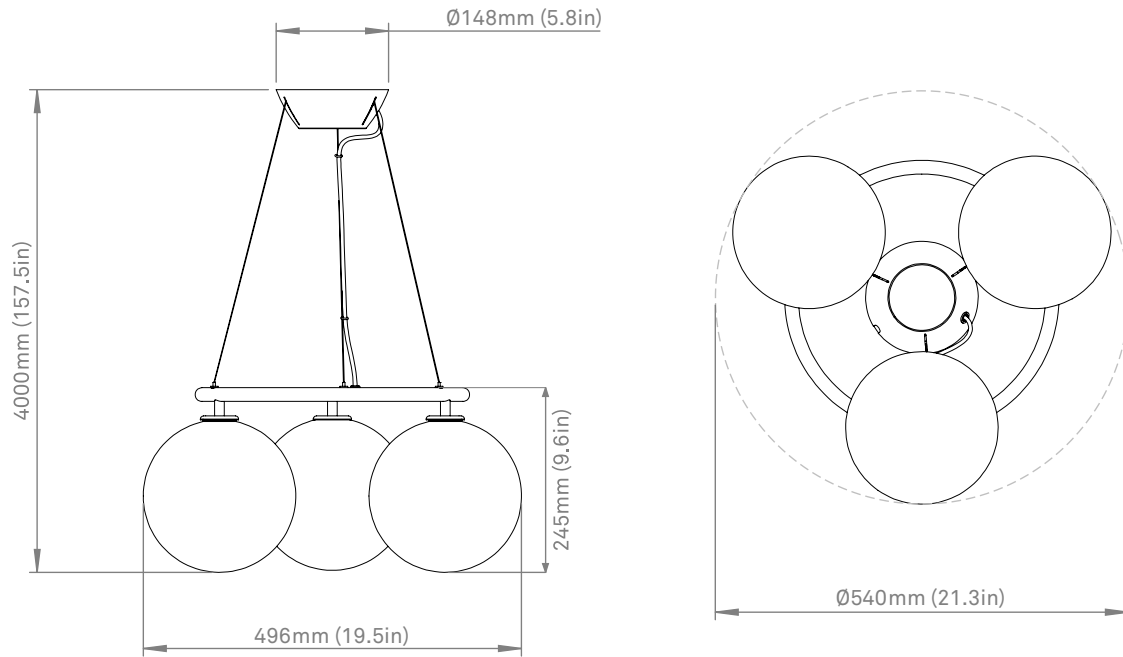

Miira 3 Circular is a mini-chandelier with a modern take on the classic centerpieces. The simple design and modest size make Miira 3 Circular relevant in many interior contexts.

Explore the rest of the **Miira collection** on our website, [here](#)

Product no.: EU - 2032046

Type: Chandelier - indoor

Colour: Glass: opal / Metal: rock grey

Materials: Powder coated metal, mouth-blown glass

Dimensions: 496mm / 19.5in x 245mm / 9.6in
Glass: $\varnothing$ 200mm / 7.8in
Cable length: max 4000mm / 157.5in

Weight: Armature + glass: 3760g

Packaging: Dimensions: L: 660mm / 25.9 in x W: 535mm / 21.0 in x H: 235mm / 9.2 in
Weight: 1990g
Total weight incl. product: 5750g
Number of parcels: 4
Material: Brown cardboard

Certifications: CE, IP20, Class I

For information about IP ratings, click [here](#)

Cleaning: Use a soft dry cloth to clean the product.
Do not use household cleaners.

Light source: Socket: G9
Max wattage: 7W LED
Voltage (V): 220-240V / 120V

See recommended light source [here](#)

Light sources not included

Dimmable if installed with appropriate dimmable LED light source(s) suitable for your dimmer circuit.

Light source can be added to delivery on request or via our webshop at [nuura.com](#).

Works with appropriate lighting control module. Module can be added to delivery on request.

Find our recommendations [here](#)