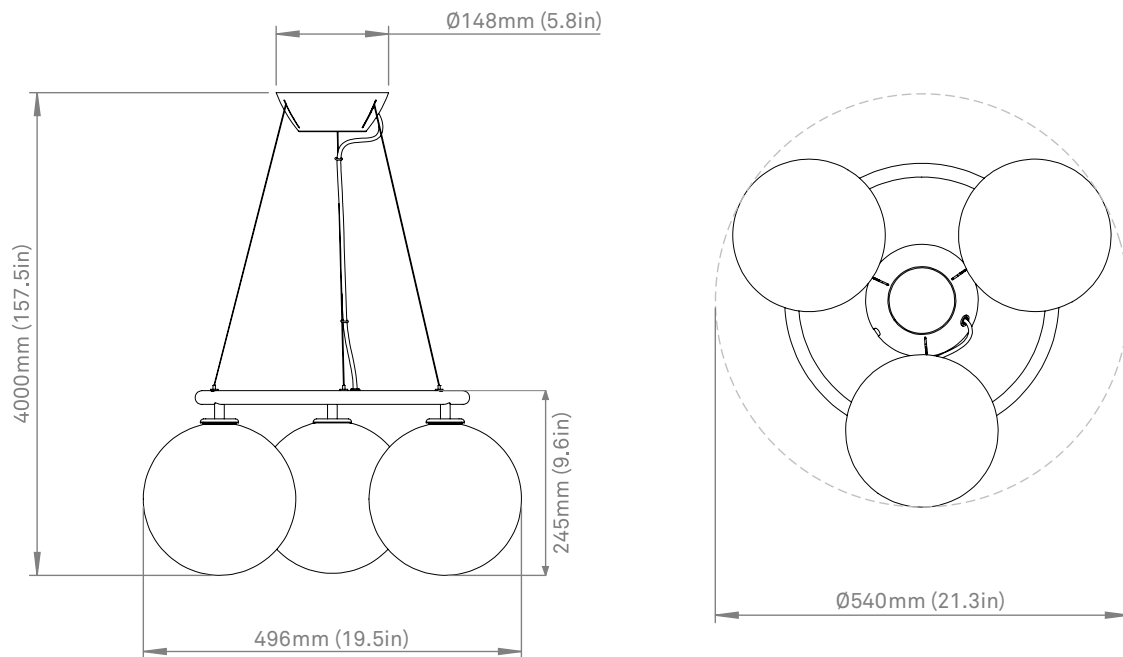

NUURA

MIIRA 3 CIRCULAR
brass / opal

Design: Sofie Refer, 2023

Miira 3 Circular is a mini-chandelier with a modern take on the classic centerpieces. The simple design and modest size make Miira 3 Circular relevant in many interior contexts.

Dimensions: 496mm / 19.5in x 245mm / 9.6in
Glass: \varnothing 200mm / 7.8in
Cable length: max 4000mm / 157.5in

Weight: Armature + glass: 3760g

Packaging: Dimensions: L: 660mm / 25.9 in x W: 535mm / 21.0 in x H: 235mm / 9.2 in
Weight: 1990g
Total weight incl. product: 5750g
Number of parcels: 4
Material: Brown cardboard