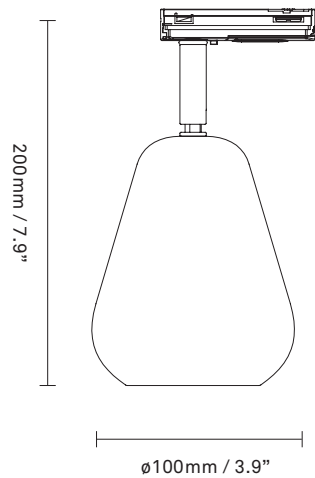

Anoli Spot Track is a flexible and adaptable design that provides both general and accent lighting. Explore the rest of the **Anoli collection** on our website, [here](#)

Product no.: EU - 2019005

Certifications: CE, UKCA, IP20, Class II

Type: Track Light

For information about IP ratings, click [here](#)

Colour: White

Cleaning: Use only soft dry or dampened cloth. Do not use any detergents.

Materials: Powder-coated metal

Light source: Socket: GU10
Max wattage: 10W LED
Voltage (V): 220-240V

Dimensions: 200mm / 11.8in Ø100mm / 3.9in

Weight: Armature : 270g

See recommended light source [here](#)

Packaging: Dimensions: L: 125mm / x4.9in
x W: 125mm/ 4.9in x H: 190mm / 7.5in
Weight: 120g
Total weight incl. product: 390g
Number of parcels: 1
Material: Brown cardboard

Light sources not included

Dimmable if installed with appropriate dimmable LED light source(s) suitable for your dimmer circuit.

Light source can be added to delivery on request or via our webshop at nuura.com.

Works with appropriate lighting control module. Module can be added to delivery on request.

Find our recommendations [here](#)