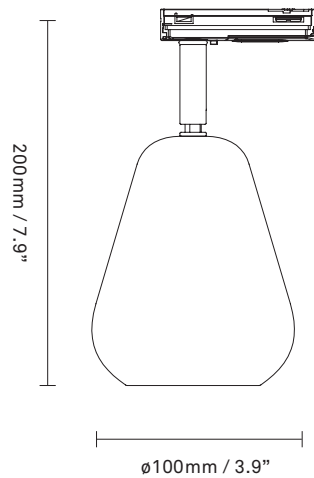

Anoli Spot Track is a flexible and adaptable design that provides both general and accent lighting. Explore the rest of the **Anoli collection** on our website, [here](#)

Product no.: EU - 2019006

Certifications: CE, UKCA, IP20, Class II

Type: Track Light

For information about IP ratings, click [here](#)

Colour: Black

Cleaning: Use only soft dry or dampened cloth. Do not use any detergents.

Materials: Powder-coated metal

Light source: Socket: GU10
Max wattage: 10W LED
Voltage (V): 220-240V

Dimensions: 200mm / 11.8in Ø100mm / 3.9in

Weight: Armature : 270g

See recommended light source [here](#)

Packaging: Dimensions: L: 125mm / x4.9in
x W: 125mm/ 4.9in x H: 190mm / 7.5in
Weight: 120g
Total weight incl. product: 390g
Number of parcels: 1
Material: Brown cardboard

Light sources not included

Dimmable if installed with appropriate dimmable LED light source(s) suitable for your dimmer circuit.

Light source can be added to delivery on request or via our webshop at [nuura.com](#).

Works with appropriate lighting control module. Module can be added to delivery on request.

Find our recommendations [here](#)