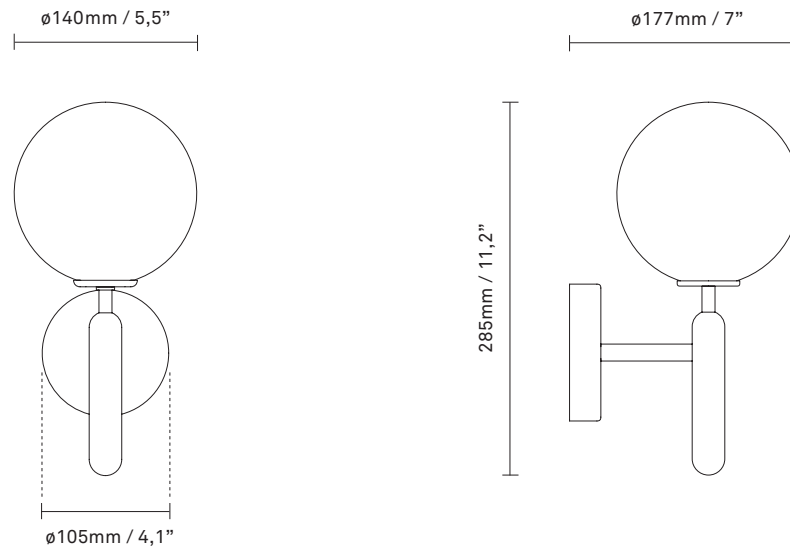

Dimensions: 177mm / 7in x 285mm / 11,2in
Glass: 140 / 5,5in

Weight: Armature + glass: 1080g

See recommended light source [here](#)

Packaging: Dimensions: L: 419mm / 16,5in x W: 155mm / 6,1in x H: 166mm / 6,5in
Weight: 420g
Total weight incl. product: 1500g
Number of parcels: 1
Material: Brown cardboard

Works with appropriate lighting control module. Module can be added to delivery on request.

Find our recommendations [here](#)

NUURA

MIIRA WALL
brass / optic clear

Design: Sofie Refer, 2018

Miira Wall has a balanced graphic look suitable for domestic and public spaces. Wall plate fits US 3½" pancake bracket.

Light source: Socket: G9
Max wattage: 7W LED
Voltage (V): 220-240V / 120V

Weight: Armature + glass: 1080g

Packaging: Dimensions: L: 419mm / 16,5in x W:
155mm / 6,1in x H: 166mm / 6,5in
Weight: 420g
Total weight incl. product: 1500g
Number of parcels: 1
Material: Brown cardboard