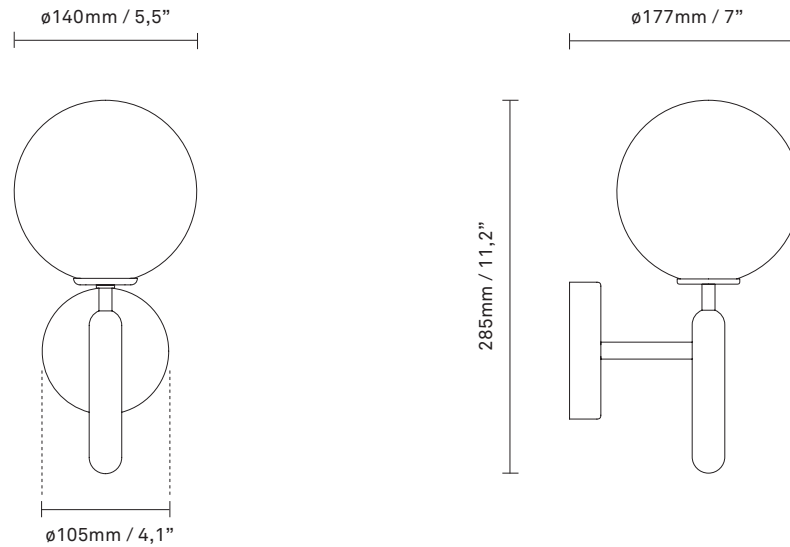

NUURA

MIIRA WALL
rock grey / optic clear

Design: Sofie Refer, 2018

Miira Wall has a balanced graphic look suitable for domestic and public spaces. Wall plate fits US 3½" pancake bracket.

Explore the rest of the **Miira collection** on our website, [here](#)

Dimensions: 177mm / 7in x 285mm / 11,2in
Glass: 140 / 5,5in

Weight: Armature + glass: 1080g

See recommended light source [here](#)

Packaging: Dimensions: L: 419mm / 16,5in x W: 155mm / 6,1in x H: 166mm / 6,5in
Weight: 420g
Total weight incl. product: 1500g
Number of parcels: 1
Material: Brown cardboard

Light source: Socket: G9
Max wattage: 7W LED
Voltage (V): 220-240V / 120V

Weight: Armature + glass: 1080g

Packaging: Dimensions: L: 419mm / 16,5in x W:
155mm / 6,1in x H: 166mm / 6,5in
Weight: 420g
Total weight incl. product: 1500g
Number of parcels: 1
Material: Brown cardboard