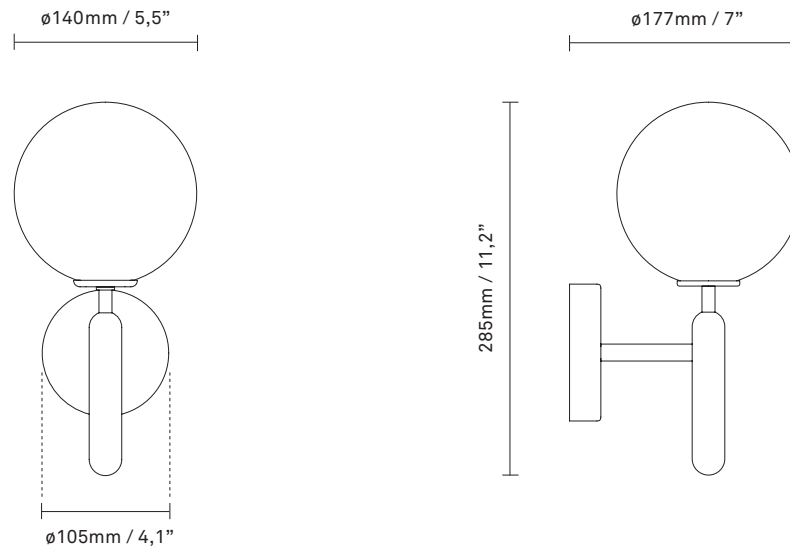

Dimensions: 177mm / 7in x 285mm / 11,2in
Glass: 140 / 5,5in

Weight: Armature + glass: 1080g

See recommended light source [here](#)

Packaging: Dimensions: L: 419mm / 16,5in x W: 155mm / 6,1in x H: 166mm / 6,5in
Weight: 420g
Total weight incl. product: 1500g
Number of parcels: 1
Material: Brown cardboard

Works with appropriate lighting control module. Module can be added to delivery on request.

Find our recommendations [here](#)

NUURA

MIIRA WALL
brass / opal

Design: Sofie Refer, 2018

Miira Wall has a balanced graphic look suitable for domestic and public spaces. Wall plate fits US 3½" pancake bracket.

Colour: Glass: opal white / Metal: brass

Cleaning: Use a soft dry cloth to clean the product.
Do not use household cleaners.

Materials: Anodized metal, mouth-blown glass

Dimensions: 177mm / 7in x 285mm / 11,2in
Glass: \varnothing 140 / 5,5in