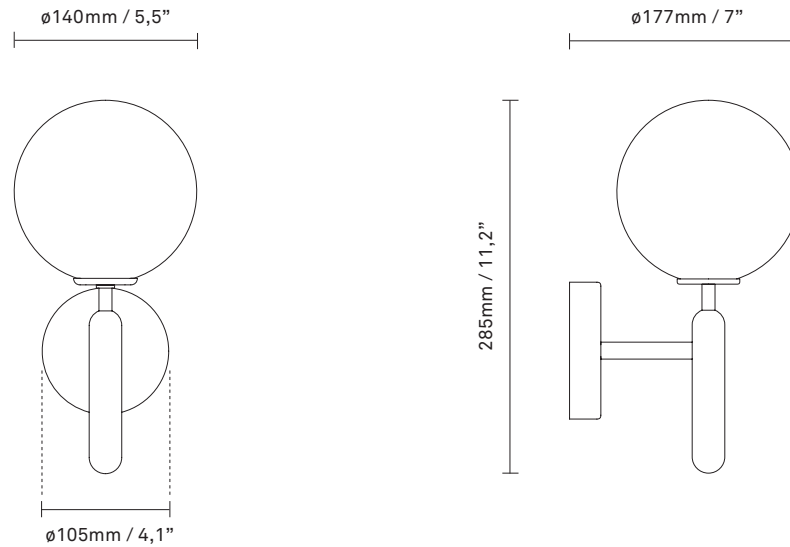

Dimensions: 177mm / 7in x 285mm / 11,2in
Glass: 140 / 5,5in

Weight: Armature + glass: 1080g

See recommended light source [here](#)

Packaging: Dimensions: L: 419mm / 16,5in x W: 155mm / 6,1in x H: 166mm / 6,5in
Weight: 420g
Total weight incl. product: 1500g
Number of parcels: 1
Material: Brown cardboard

Light source: Socket: G9
Max wattage: 7W LED
Voltage (V): 220-240V / 120V

Weight: Armature + glass: 1080g

Packaging: Dimensions: L: 419mm / 16,5in x W:
155mm / 6,1in x H: 166mm / 6,5in
Weight: 420g
Total weight incl. product: 1500g
Number of parcels: 1
Material: Brown cardboard

Works with appropriate lighting control module. Module can be added to delivery on request.

Find our recommendations [here](#)

NUURA

MIIRA WALL
rock grey / opal

Design: Sofie Refer, 2018

Miira Wall has a balanced graphic look suitable for domestic and public spaces. Wall plate fits US 3½" pancake bracket.