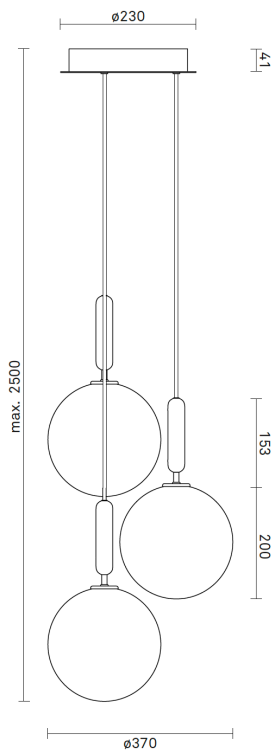

Miira collection:

The Miira collection include the following products:

- **Miira 1:** Rock Grey/Brass - Opal White/Optic clear
- **Miira 3:** Rock Grey/Brass - Opal White/Optic clear
- **Miira 1 Large:** Rock Grey/Brass - Opal White/Optic Clear
- **Miira 3 Large:** Rock Grey/Brass - Opal White/Optic Clear
- **Miira 4:** Rock Grey/Brass - Opal White/Optic Clear
- **Miira 6:** Rock Grey - Opal White
- **Miira 6 Large:** Rock Grey/Brass, Opal White/Optic Clear
- **Miira 6 Circular:** Dark Bronze - Opal White/Optic Clear
- **Miira 8 Circular:** Dark Bronze - Opal White/Optic Clear
- **Miira 13:** Rock Grey - Opal/Optic Clear
- **Miira 13 Large:** Rock Grey/Brass, Opal White/Optic Clear
- **Miira Wall:** Rock Grey - Opal White/Optic Clear
- **Miira Table:** Rock Grey - Opal White/Optic Clear