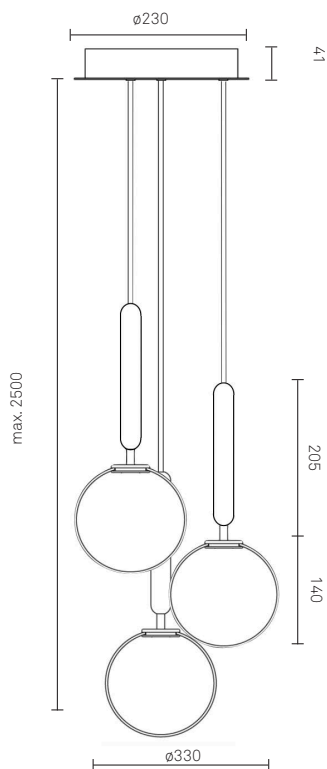

NUURA

MIIRA 3 Optic

Design: Sofie Refer, 2020. EU-model.

Miira 3 in mouth-blown Optic Clear glass and Rock Grey finish. Incl. Ceiling plate.

The significant details of Miira are the fine curves and thin neck that gives a graceful nappera.

The Miira Collection features mouth-blown glass globes in both Opal White and Optic Clear. The Optic glass has slight variances due to the handmade process, which makes each piece unique.

Miira collection is designed with the chandelier as a centre and expands into a complete series of lights, manufactured in the highest quality.

Miira 3 pendant is suitable for hallways, over side tables and kitchen areas.

Miira collection:

The Miira collection include the following products:

- **Miira 1:** Rock Grey/Brass - Opal White/Optic clear
- **Miira 3:** Rock Grey/Brass - Opal White/Optic clear
- **Miira 1 Large:** Rock Grey/Brass - Opal White/Optic Clear
- **Miira 3 Large:** Rock Grey/Brass - Opal White/Optic Clear
- **Miira 4:** Rock Grey/Brass - Opal White/Optic Clear
- **Miira 6:** Rock Grey - Opal White
- **Miira 6 Large:** Rock Grey/Brass, Opal White/Optic Clear
- **Miira 6 Circular:** Dark Bronze - Opal White/Optic Clear
- **Miira 8 Circular:** Dark Bronze - Opal White/Optic Clear
- **Miira 13:** Rock Grey - Opal/Optic Clear
- **Miira 13 Large:** Rock Grey/Brass, Opal White/Optic Clear
- **Miira Wall:** Rock Grey - Opal White/Optic Clear
- **Miira Table:** Rock Grey - Opal White/Optic Clear