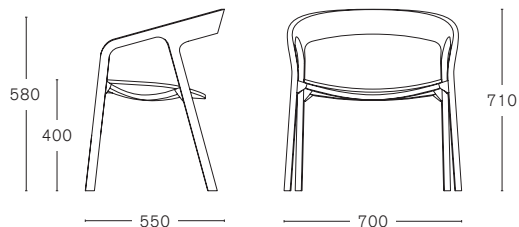

MC 1 SHE SAID LOWIDE

ASH FRAME

STACKABLE

MAX. PER BOX	GROSS WEIGHT	VOLUME	BOX SIZE
1 CHAIR	CA. kg 9,00	0,30 m ³	720 x 570 x 735 mm

MC 1 SHE SAID COUNTER STOOL

ASH FRAME

ASH FRAME WITH
NON REMOVABLE SEAT UPHOLSTERY
Rohi Topia
COM - COL*

MAX. PER BOX	GROSS WEIGHT	VOLUME	BOX SIZE
1 STOOL	CA. kg 7,80	0,22 m ³	540 x 500 x 810 mm

*FABRIC REQUIRED
1 PCS: LIN MTRS 0,60 (H 1,40 m)
MORE PCS: TO BE CHECKED

LEATHER REQUIRED
1 PCS: 0,90 m²

SAMPLE REQUIRED FOR APPROVAL

MC 1 SHE SAID BAR STOOL

ASH FRAME

ASH FRAME WITH
NON REMOVABLE SEAT UPHOLSTERY
Rohi Topia
COM - COL*

MAX. PER BOX	GROSS WEIGHT	VOLUME	BOX SIZE
1 STOOL	CA. kg 8,50	0,27 m ³	560 x 535 x 905 mm

*FABRIC REQUIRED
1 PCS: LIN MTRS 0,60 (H 1,40 m)
MORE PCS: TO BE CHECKED