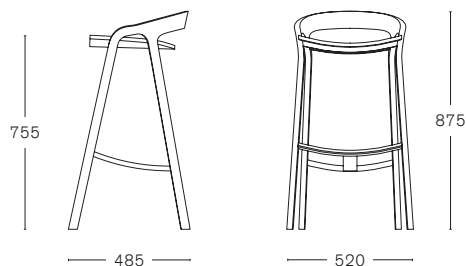

MC 1 SHE SAID LOWIDE

ASH FRAME

STACKABLE

MAX. PER BOX	GROSS WEIGHT	VOLUME	BOX SIZE
1 CHAIR	CA. kg 9,00	0,30 m ³	720 x 570 x 735 mm

MC 1 SHE SAID COUNTER STOOL

ASH FRAME

ASH FRAME WITH
NON REMOVABLE SEAT UPHOLSTERY
Rohi Topia
COM - COL*

MAX. PER BOX	GROSS WEIGHT	VOLUME	BOX SIZE
1 STOOL	CA. kg 7,80	0,22 m ³	540 x 500 x 810 mm

*FABRIC REQUIRED
1 PCS: LIN MTRS 0,60 (H 1,40 m)
MORE PCS: TO BE CHECKED

LEATHER REQUIRED
1 PCS: 0,90 m²

SAMPLE REQUIRED FOR APPROVAL

MC 1 SHE SAID BAR STOOL

ASH FRAME

ASH FRAME WITH
NON REMOVABLE SEAT UPHOLSTERY
Rohi Topia
COM - COL*

MAX. PER BOX	GROSS WEIGHT	VOLUME	BOX SIZE
1 STOOL	CA. kg 8,50	0,27 m ³	560 x 535 x 905 mm

*FABRIC REQUIRED
1 PCS: LIN MTRS 0,60 (H 1,40 m)
MORE PCS: TO BE CHECKED