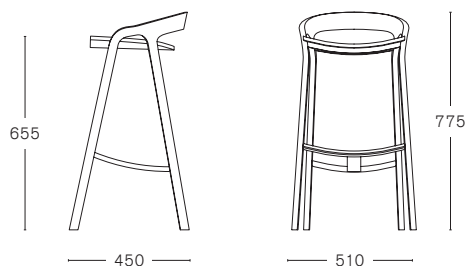

MC 1 SHE SAID LOWIDE

ASH FRAME

STACKABLE

MAX. PER BOX	GROSS WEIGHT	VOLUME	BOX SIZE
1 CHAIR	CA. kg 9,00	0,30 m ³	720 x 570 x 735 mm

MC 1 SHE SAID COUNTER STOOL

ASH FRAME

ASH FRAME WITH
NON REMOVABLE SEAT UPHOLSTERY
Rohi Topia
COM - COL*

MAX. PER BOX	GROSS WEIGHT	VOLUME	BOX SIZE
1 STOOL	CA. kg 7,80	0,22 m ³	540 x 500 x 810 mm

*FABRIC REQUIRED
1 PCS: LIN MTRS 0,60 (H 1,40 m)
MORE PCS: TO BE CHECKED

LEATHER REQUIRED
1 PCS: 0,90 m²

SAMPLE REQUIRED FOR APPROVAL

MC 1 SHE SAID BAR STOOL

ASH FRAME

ASH FRAME WITH
NON REMOVABLE SEAT UPHOLSTERY
Rohi Topia
COM - COL*

MAX. PER BOX	GROSS WEIGHT	VOLUME	BOX SIZE
1 STOOL	CA. kg 8,50	0,27 m ³	560 x 535 x 905 mm

*FABRIC REQUIRED
1 PCS: LIN MTRS 0,60 (H 1,40 m)
MORE PCS: TO BE CHECKED