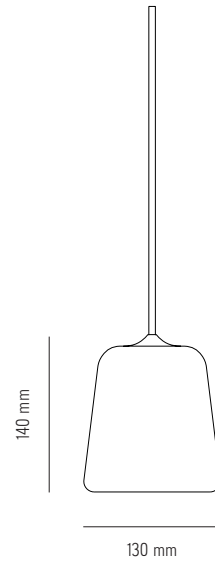

NEW WORKS.

Product Fact Sheet - Lighting - Material Pendant The Originals

Specifications

Product Name	Material Pendant
Designer	Nørgaard & Kechayas
Year	2019
Category	Lighting
Type	Pendant
Material	Material shade, powder coated aluminium fitting
Colour/Variant	Natural Cork, Mixed Cork, Natural Oak, Smoked Oak, Light Grey Concrete, Dark Grey Concrete, Black Marble, White Marble, Terracotta, Yellow Steel
Product Dimensions	H: 140 X Ø: 130 mm
Packaging Dimensions	H: 180 X W: 170 X D: 292 mm
Cord	PVC, 2900 mm - Fitting w. White inner Shade/reflector and standard canopy and mounting kit.
Weight	//
Weight (incl. Packaging)	//
Light Source	E14, Max 15W / LED Max 7W (220-240~ 50/60 Hz)
Bulb	Not Included
Certification	CE, Class II, IP20
County of origin	China
Master packaging	1

Specifications

Product Name	Material Pendant
Designer	Nørgaard & Kechayas
Year	2019
Category	Lighting
Type	Pendant
Material	Marble shade w. powder coated aluminium and steel base
Colour/Variant	Black Base w. White Marble, white Opal Glass or Stainless Steel
Product Dimensions	H: 140 X Ø: 130 mm
Packaging Dimensions	H: 180 X W: 170 X D: 292 mm
Cord	Black PVC, 2900 mm
Weight	1,85 kg
Weight (incl. Packaging)	2,1 kg
Light Source	E14, Max 15W / LED Max 7W (220-240~ 50/60 Hz)
Bulb	Not Included
Certification	CE, Class II, IP20
County of origin	China
Master packaging	1