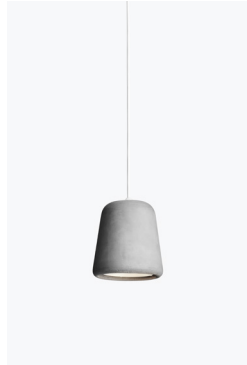

Light Grey Concrete