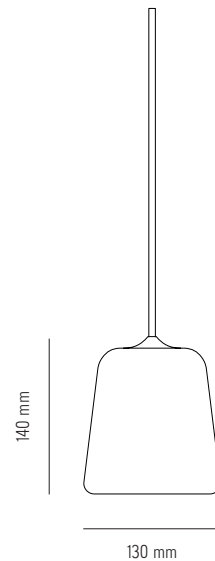

NEW WORKS.

Product Fact Sheet - Lighting - Material Pendant The Originals

Specifications

Product Name	Material Pendant
Designer	Nørgaard & Kechayas
Year	2019
Category	Lighting
Type	Pendant
Material	Material shade, powder coated aluminium fitting
Colour/Variant	Natural Cork, Mixed Cork, Natural Oak, Smoked Oak, Light Grey Concrete, Dark Grey Concrete, Black Marble, White Marble, Terracotta, Yellow Steel
Product Dimensions	H: 140 X Ø: 130 mm
Packaging Dimensions	H: 180 X W: 170 X D: 292 mm
Cord	PVC, 2900 mm - Fitting w. White inner Shade/reflector and standard canopy and mounting kit.
Weight	//
Weight (incl. Packaging)	//
Light Source	E14, Max 15W / LED Max 7W (220-240~ 50/60 Hz)
Bulb	Not Included
Certification	CE, Class II, IP20
County of origin	China
Master packaging	1