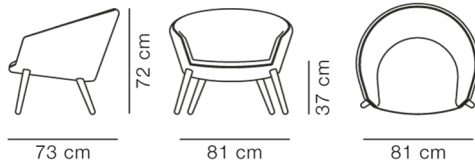

LEGS

Sheepskin Moonlight

Oak lacquer, FSC Mix 70%

Sheepskin Moonlight

Walnut lacquer

DIMENSIONS

Weight: 14,3 kg

PACKAGING INFORMATION

L: 88 cm, W: 80 cm, H: 77 cm,

Cbm: 0,72m³

26,8 kg

CARE & MAINTENANCE

Our Care & Maintenance offers guidance for best maintenance of our furniture. It includes advice and instructions on cleaning and caring for specific materials to ensure a long life of your furniture. Find your product on our product site and navigate to the Product Care menu: