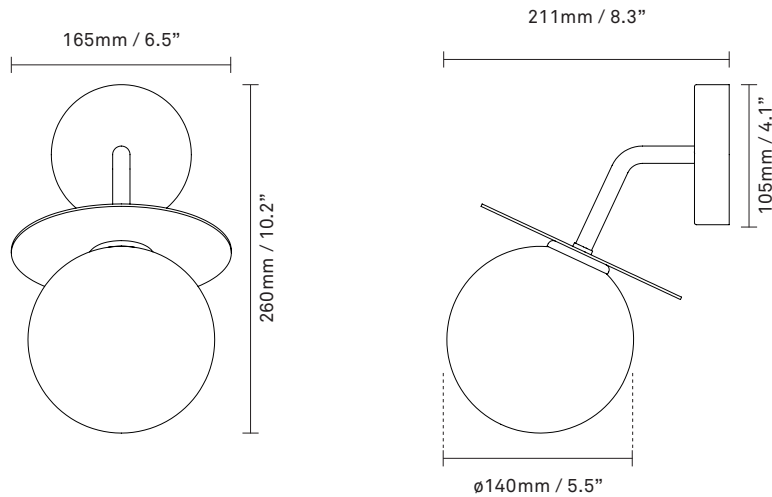

Liila Wall Outdoor is an extension of the Liila collection and designed to be mounted outside on exterior walls. The outdoor lamp is constructed with a wall-mounted backplate and a slender arm to support the thin, round metal sheet and mouth-blown glass globe from which the light is reflected. Liila Wall Outdoor in black metal finish and opal white glass adds a minimal, organic detail to the home.

Explore the rest of the Liila collection on our website, [here](#)

Product no.: EU - 2045003

Certifications: CE, IP54, Class I

Type: Wall light - outdoor

Cleaning: Use a soft dry cloth to clean the product.
Do not use household cleaners.

Colour: Glass: opal white / Metal: black

Materials: Powder-coated metal, mouth-blown glass

Light source: Socket: G9
Max wattage: 7W LED
Voltage (V): 220-240V / 120V

Dimensions: 165mm / 6.5in x 260mm / 10.2in
Ceiling plate: 105mm / 4.1in
Glass: $\varnothing$ 140 / 5.5in

See recommended light source [here](#)

Weight: Armature + glass: 730g

Light sources not included

Packaging: Dimensions: L: 375mm / 14.7in x
W: 180mm / 7in x H: 190mm / 7.5in
Weight: 450g
Total weight incl. product: 1180g
Number of parcels: 1
Material: Brown cardboard

Dimmable if installed with appropriate dimmable LED light source(s) suitable for your dimmer circuit.

Light source can be added to delivery on request or via our webshop at [nuura.com](#).

Works with appropriate lighting control module. Module can be added to delivery on request.

Find our recommendations [here](#)