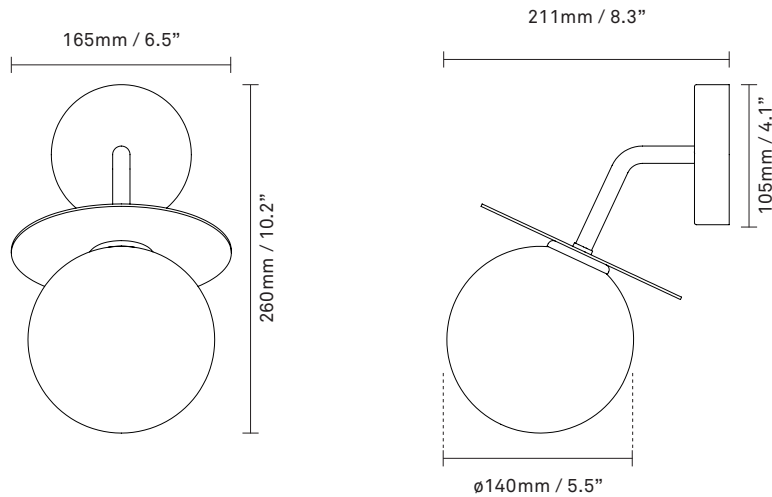

Liila Wall Outdoor is an extension of the Liila collection and designed to be mounted outside on exterior walls. The outdoor lamp is constructed with a wall-mounted backplate and a slender arm to support the thin, round metal sheet and mouth-blown glass globe from which the light is reflected. Liila Wall Outdoor in black metal finish and optic clear glass adds a minimal, organic detail to the home.

Explore the rest of the Liila collection on our website, [here](#)

Product no.: EU - 2045004

Certifications: CE, IP54, Class I

Type: Wall light - outdoor

Cleaning: Use a soft dry cloth to clean the product.
Do not use household cleaners.

Colour: Glass: optic clear / Metal: black

Materials: Powder-coated metal, mouth-blown glass

Light source: Socket: G9
Max wattage: 7W LED
Voltage (V): 220-240V / 120V

Dimensions: 165mm / 6.5in x 1260mm / 10.2in
Ceiling plate: 105mm / 4.1in
Glass: $\varnothing$ 140 / 5.5in

See recommended light source [here](#)

Weight: Armature + glass: 730g

Light sources not included

Packaging: Dimensions: L: 375mm / 14.7in x
W: 180mm / 7in x H: 190mm / 7.5in
Weight: 450g
Total weight incl. product: 1180g
Number of parcels: 1
Material: Brown cardboard

Dimmable if installed with appropriate dimmable LED light source(s) suitable for your dimmer circuit.

Light source can be added to delivery on request or via our webshop at [nuura.com](#).

Works with appropriate lighting control module. Module can be added to delivery on request.

Find our recommendations [here](#)