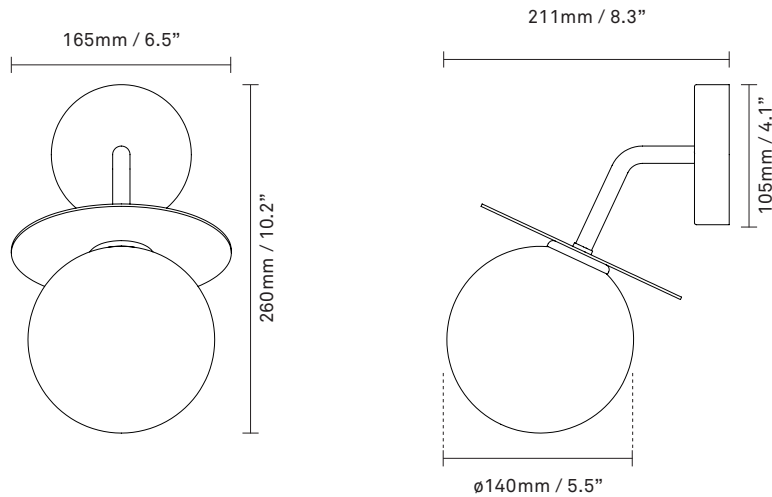

Liila Wall Outdoor is an extension of the Liila collection and designed to be mounted outside on exterior walls. The outdoor lamp is constructed with a wall-mounted backplate and a slender arm to support the thin, round metal sheet and mouth-blown glass globe from which the light is reflected. Liila Wall Outdoor in dark bronze metal finish and opal white glass adds a minimal, organic detail to the home.

Explore the rest of the Liila collection on our website, [here](#)

Product no.: EU - 2045001

Certifications: CE, IP54, Class I

Type: Wall light - outdoor

Cleaning: Use a soft dry cloth to clean the product.
Do not use household cleaners.

Colour: Glass: opal white / Metal: dark bronze

Materials: Powder-coated metal, mouth-blown glass

Light source: Socket: G9
Max wattage: 7W LED
Voltage (V): 220-240V / 120V

Dimensions: 165mm / 6.5in x 1260mm / 10.2in
Ceiling plate: 105mm / 4.1in
Glass: $\varnothing$ 140 / 5.5in

See recommended light source [here](#)

Weight: Armature + glass: 730g

Light sources not included

Packaging: Dimensions: L: 375mm / 14.7in x
W: 180mm / 7in x H: 190mm / 7.5in
Weight: 450g
Total weight incl. product: 1180g
Number of parcels: 1
Material: Brown cardboard

Dimmable if installed with appropriate dimmable LED light source(s) suitable for your dimmer circuit.

Light source can be added to delivery on request or via our webshop at [nuura.com](#).

Works with appropriate lighting control module. Module can be added to delivery on request.

Find our recommendations [here](#)