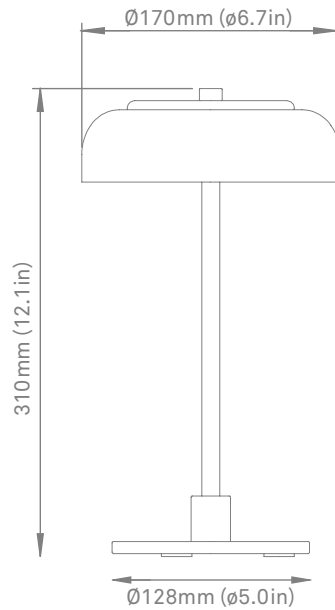

Blossi Table Small in mouth-blown clear glass and nordic gold finish.

Explore the rest of the Blossi collection on our website, [here](#)

Product no.: EU - 2028011

Certifications: CE, UKCA

Type: Table light - indoor

For information about IP ratings, click [here](#)

Colour: Glass: clear / Metal: nordic gold

Materials: Powder coated metal, mouth-blown glass

Cleaning: Use a soft dry cloth to clean the product.
Do not use household cleaners.

Dimensions: $\varnothing 170\text{mm} / \varnothing 6.7\text{in} \times 310\text{mm} / 12.1\text{in}$
Cable length: 2000mm

Light source: Blossi CV LED (D60-2835-3C6B-12V-6W)
Replaceable LED module
Energy efficiency class: G
CCT.: 2700K
SDCM.: <3
Luminous flux: 460lm
CRI: 93Ra

Weight: Armature + glass: 1800g

Packaging: Dimensions: L: 335mm / 13.1in x
W: 190mm / 7.4in x H: 195mm / 7.6in
Weight: 800g
Total weight incl. product: 2600g
Number of parcels: 1
Material: Brown cardboard

Electrical Plug-in driver
Dimmer on cord
Input voltage: 100-240Vac
Output: 12Vdc / 0.01-1A
Power: Max 12W
IP-class: IP20
Insultation: Class II