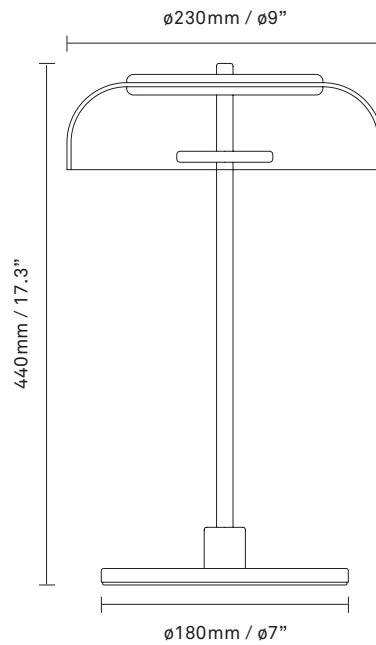

Blossi Table in mouth-blown clear glass and nordic gold finish.

Explore the rest of the Blossi collection on our website, [here](#)

Product no.: EU - 2028009

Certifications: CE, UKCA

Type: Table light - indoor

For information about IP ratings, click [here](#)

Colour: Glass: clear / Metal: nordic gold

Materials: Powder coated metal, mouth-blown glass

Cleaning: Use a soft dry cloth to clean the product.
Do not use household cleaners.

Dimensions: $\varnothing 230\text{mm} / \varnothing 9\text{in} \times 440\text{mm} / 17.3\text{in}$
Cable length: 2000mm

Light source: Blossi CV LED (D60-2835-3C6B-12V-6W)
Replaceable LED module
Energy efficiency class: G
CCT.: 2700K
SDCM.: <3
Luminous flux: 460lm
CRI: 93Ra

Weight: Armature + glass: 3500g

Packaging: Dimensions: L: 460mm / 18.1in x
W: 250mm / 9.8in x H: 255mm / 10in
Weight: 1300g
Total weight incl. product: 4800g
Number of parcels: 1
Material: Brown cardboard

Electrical Plug-in driver
Dimmer on cord
Input voltage: 100-240Vac
Output: 12Vdc / 0.01-1A
Power: Max 12W
IP-class: IP20
Insultation: Class II