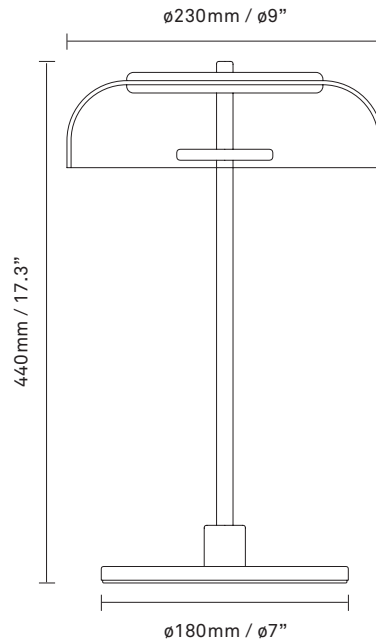

Blossi Table in mouth-blown opal white glass and black finish.

Explore the rest of the Blossi collection on our website, [here](#)

Product no.: EU - 2028010

Certifications: CE, UKCA

Type: Table light - indoor

For information about IP ratings, click [here](#)

Colour: Glass: opal white / Metal: black

Materials: Powder coated metal, mouth-blown glass

Cleaning: Use a soft dry cloth to clean the product.
Do not use household cleaners.

Dimensions: $\varnothing 230\text{mm} / \varnothing 9\text{in} \times 440\text{mm} / 17.3\text{in}$
Cable length: 2000mm

Light source: Blossi CV LED (D60-2835-3C6B-12V-6W)
Replaceable LED module
Energy efficiency class: G
CCT.: 2700K
SDCM.: <3
Luminous flux: 460lm
CRI: 93Ra

Weight: Armature + glass: 3500g

Packaging: Dimensions: L: 460mm / 18.1in x
W: 250mm / 9.8in x H: 255mm / 10in
Weight: 1300g
Total weight incl. product: 4800g
Number of parcels: 1
Material: Brown cardboard

Electrical Plug-in driver
Dimmer on cord
Input voltage: 100-240Vac
Output: 12Vdc / 0.01-1A
Power: Max 12W
IP-class: IP20
Insultation: Class II