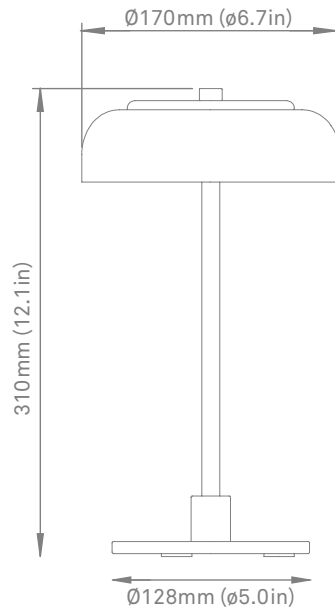

Blossi Table Small in mouth-blown opal white glass and black finish.

Explore the rest of the Blossi collection on our website, [here](#)

Product no.: EU - 2028012

Certifications: CE, UKCA

Type: Table light - indoor

For information about IP ratings, click [here](#)

Colour: Glass: opal white / Metal: black

Materials: Powder coated metal, mouth-blown glass

Cleaning: Use a soft dry cloth to clean the product.
Do not use household cleaners.

Dimensions: $\varnothing 170\text{mm} / \varnothing 6.7\text{in} \times 310\text{mm} / 12.1\text{in}$
Cable length: 2000mm

Light source: Blossi CV LED (D60-2835-3C6B-12V-6W)
Replaceable LED module
Energy efficiency class: G
CCT.: 2700K
SDCM.: <3
Luminous flux: 460lm
CRI: 93Ra

Weight: Armature + glass: 1800g

Packaging: Dimensions: L: 335mm / 13.1in x
W: 190mm / 7.4in x H: 195mm / 7.6in
Weight: 800g
Total weight incl. product: 2600g
Number of parcels: 1
Material: Brown cardboard

Electrical Plug-in driver
Dimmer on cord
Input voltage: 100-240Vac
Output: 12Vdc / 0.01-1A
Power: Max 12W
IP-class: IP20
Insultation: Class II