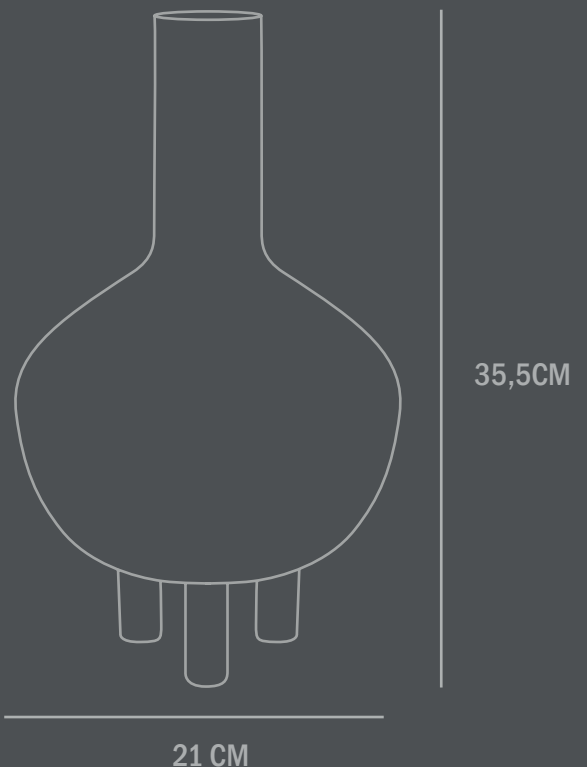

Dimensions: L15 / W15 / H45 CM

Country of origin: CN

Product weight: 1,00 Kgs

Packaging:  
Dimensions: L20 / W19,5 / H53 CM  
Total weight incl. product: 1,50 Kgs  
Number of parcels: 1  
Material: Brown cardboard

Dimensions: L21 / W21 / H35,5 CM

Country of origin: CN

Product weight: 1,0 Kgs

Packaging:  
Dimensions: L27,5 / W26,5 / H44 CM  
Total weight incl. product: 1,50 Kgs  
Number of parcels: 1  
Material: Brown cardboard

Dimensions: L21 / W21 / H35,5 CM

Country of origin: CN

Product weight: 1,0 Kg

Packaging:  
Dimensions: L27,5 / W26,5 / H44 CM  
Total weight incl. product: 1,50 Kg  
Number of parcels: 1  
Material: Brown cardboard