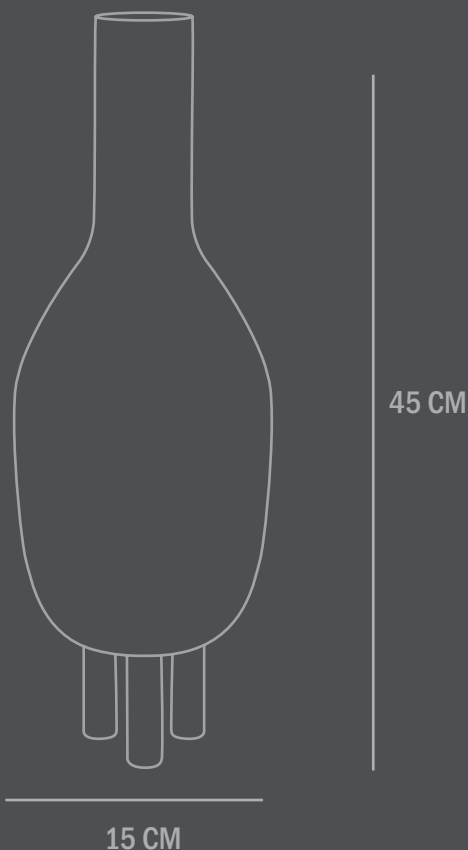

Dimensions: L15 / W15 / H45 CM

Country of origin: CN

Product weight: 1,00 Kgs

Packaging:  
Dimensions: L20 / W19,5 / H53 CM  
Total weight incl. product: 1,50 Kgs  
Number of parcels: 1  
Material: Brown cardboard

Dimensions: L21 / W21 / H35,5 CM

Country of origin: CN

Product weight: 1,0 Kgs

Packaging:  
Dimensions: L27,5 / W26,5 / H44 CM  
Total weight incl. product: 1,50 Kgs  
Number of parcels: 1  
Material: Brown cardboard

Dimensions: L21 / W21 / H35,5 CM

Country of origin: CN

Product weight: 1,0 Kg

Packaging:  
Dimensions: L27,5 / W26,5 / H44 CM  
Total weight incl. product: 1,50 Kg  
Number of parcels: 1  
Material: Brown cardboard