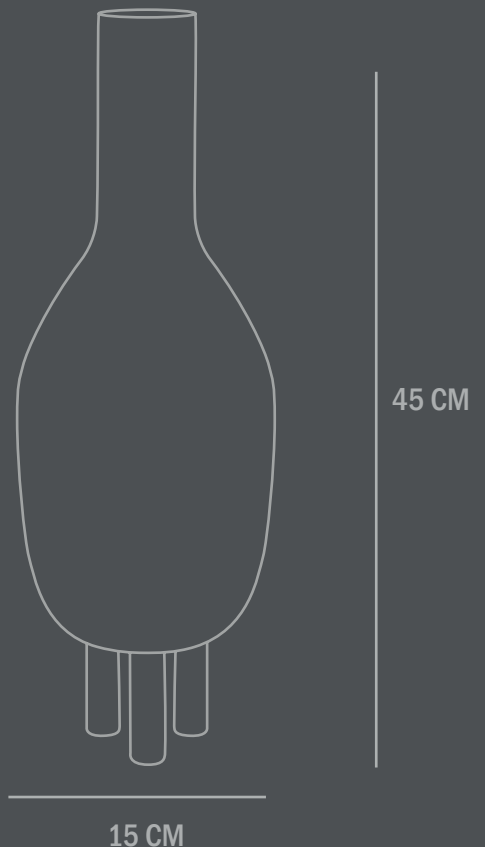

Dimensions: L15 / W15 / H45 CM

Country of origin: CN

Product weight: 1,00 Kgs

Packaging:  
Dimensions: L20 / W19,5 / H53 CM  
Total weight incl. product: 1,50 Kgs  
Number of parcels: 1  
Material: Brown cardboard

Dimensions: L21 / W21 / H35,5 CM

Country of origin: CN

Product weight: 1,0 Kgs

Packaging:  
Dimensions: L27,5 / W26,5 / H44 CM  
Total weight incl. product: 1,50 Kgs  
Number of parcels: 1  
Material: Brown cardboard

Dimensions: L21 / W21 / H35,5 CM

Country of origin: CN

Product weight: 1,0 Kg

Packaging:  
Dimensions: L27,5 / W26,5 / H44 CM  
Total weight incl. product: 1,50 Kg  
Number of parcels: 1  
Material: Brown cardboard