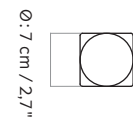

Ignus Flameless Candle

BY MENU

Designed as an alternative to conventional LED candles, these architectural light objects are made from elegant New Bone China, with an integrated LED fitting. The Ignus Flameless Candle has a 3-step dimming function that can be controlled by a push button on the bottom of the candle. The Flameless Candle is battery operated, using re-chargeable CR2 batteries (not included).

PRODUCT OPTIONS

H22,5

H25

H35

Ignus Flameless Candle

BY MENU

TECHNICAL SPECIFICATIONS

PRODUCT TYPE
LED Candle

PRODUCTION PROCESS
Slip Casted Ceramic

PACKAGING TYPE
Gift box

COLLI
4
H25, H35: 2

COLOURS
White

PACKAGING MEASUREMENTS (H x W x D)

DIMENSIONS

MATERIALS
New Bone China

H22,5
27,1 cm x 12 cm x 12 cm / 10,6" x 4,7" x 4,7"

H22,5
H: 22,5 cm / 8,8"
Ø: 6 cm / 2,3"

BATTERIES
Rechargeable CR2 batteries are not included

H25
29,6 cm x 20 cm x 20 cm / 11,6" x 7,8" x 7,8"

H25
H: 25 cm / 9,8"
Ø: 13,5 cm / 5,3"

WEIGHT
H22,5: 0,303 kg / 0,67 lb
H25: 0,698 kg / 1,54 lb
H35: 0,478 kg / 1,05 lb

H35
39,6 cm x 12 cm x 12 cm / 15,6" x 4,7" x 4,7"

MATERIALS & MAINTENANCE
Please visit menuspace.com for materials, care and maintenance instructions.

H22,5

H: 22,5 cm / 8,8"

H25

H: 25 cm / 9,8"

H35

H: 35 cm / 13,7"