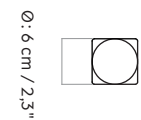

Ignus Flameless Candle

BY MENU

Designed as an alternative to conventional LED candles, these architectural light objects are made from elegant New Bone China, with an integrated LED fitting. The Ignus Flameless Candle has a 3-step dimming function that can be controlled by a push button on the bottom of the candle. The Flameless Candle is battery operated, using re-chargeable CR2 batteries (not included).

PRODUCT OPTIONS

H22,5

H25

H35

Ignus Flameless Candle

BY MENU

TECHNICAL SPECIFICATIONS

PRODUCT TYPE
LED Candle

PRODUCTION PROCESS
Slip Casted Ceramic

PACKAGING TYPE
Gift box

COLLI
4
H25, H35: 2

COLOURS
White

PACKAGING MEASUREMENTS (H x W x D)

DIMENSIONS

MATERIALS
New Bone China

H22,5
27,1 cm x 12 cm x 12 cm / 10,6" x 4,7" x 4,7"

H22,5
H: 22,5 cm / 8,8"
Ø: 6 cm / 2,3"

BATTERIES
Rechargeable CR2 batteries are not included

H25
29,6 cm x 20 cm x 20 cm / 11,6" x 7,8" x 7,8"

H25
H: 25 cm / 9,8"
Ø: 13,5 cm / 5,3"

WEIGHT
H22,5: 0,303 kg / 0,67 lb
H25: 0,698 kg / 1,54 lb
H35: 0,478 kg / 1,05 lb

H35
39,6 cm x 12 cm x 12 cm / 15,6" x 4,7" x 4,7"

MATERIALS & MAINTENANCE
Please visit menuspace.com for materials, care and maintenance instructions.

H22,5

H: 22,5 cm / 8,8"

H25

H: 25 cm / 9,8"

H35

H: 35 cm / 13,7"