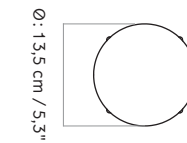

Ignus Flameless Candle

BY MENU

Designed as an alternative to conventional LED candles, these architectural light objects are made from elegant New Bone China, with an integrated LED fitting. The Ignus Flameless Candle has a 3-step dimming function that can be controlled by a push button on the bottom of the candle. The Flameless Candle is battery operated, using re-chargeable CR2 batteries (not included).

PRODUCT OPTIONS

H22,5

H25

H35

Ignus Flameless Candle

BY MENU

TECHNICAL SPECIFICATIONS

PRODUCT TYPE
LED Candle

PRODUCTION PROCESS
Slip Casted Ceramic

PACKAGING TYPE
Gift box

COLLI
4
H25, H35: 2

COLOURS
White

PACKAGING MEASUREMENTS (H x W x D)

DIMENSIONS

MATERIALS
New Bone China

H22,5
27,1 cm x 12 cm x 12 cm / 10,6" x 4,7" x 4,7"

H22,5
H: 22,5 cm / 8,8"
Ø: 6 cm / 2,3"

BATTERIES
Rechargeable CR2 batteries are not included

H25
29,6 cm x 20 cm x 20 cm / 11,6" x 7,8" x 7,8"

H25
H: 25 cm / 9,8"
Ø: 13,5 cm / 5,3"

WEIGHT
H22,5: 0,303 kg / 0,67 lb
H25: 0,698 kg / 1,54 lb
H35: 0,478 kg / 1,05 lb

H35
39,6 cm x 12 cm x 12 cm / 15,6" x 4,7" x 4,7"

MATERIALS & MAINTENANCE
Please visit menuspace.com for materials, care and maintenance instructions.

H22,5

H: 22,5 cm / 8,8"

H25

H: 25 cm / 9,8"

H35

H: 35 cm / 13,7"