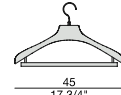

Vassoio
Tray

Cassettiera 4 cassetti 63
4 Drawers chest 63

Cassettiera 4 cassetti 120
4 Drawers chest 120

Vassoio divisorio 4
Divider tray 4

Scatola
Box

Alveare 63
Pigeon hole 63

Alveare 120
Pigeon hole 120

Vassoio divisorio 8
Divider tray 8

Gruccia
Coat Hanger

Cassetto per alveare legno
Drawer for pigeon hole wood

Gruccia con clip
Coat Hanger with clips

Porta pantaloni 63
Trousers holder 63

Porta pantaloni 120
Trousers holder 120

Cassetto per alveare cuoietto
Drawer for pigeon hole cuoietto