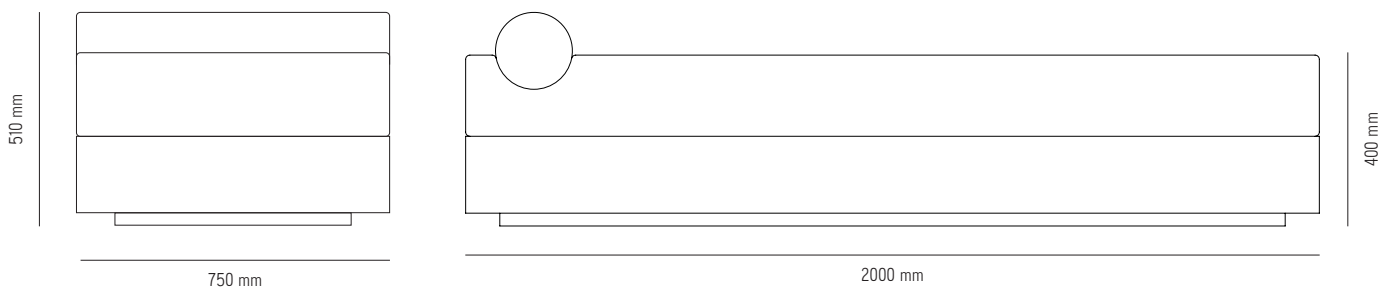

## Specifications

<b>Product Name</b>	Mass Daybed
<b>Designer</b>	Lim + Lu
<b>Year</b>	2019
<b>Category</b>	Furniture
<b>Type</b>	Daybed
<b>Material</b>	Natural walnut veneer with matt lacquered surface. Seat and back in high quality foam with selected upholstery
<b>Product Dimensions</b>	H: 720 x W: 1090 x D: 750 mm Seat Height: 400 mm
<b>Packaging Dimensions</b>	H: 550 x W: 800 x L: 2050 mm
<b>Delivery time</b>	6 - 8 weeks
<b>County of origin</b>	Denmark