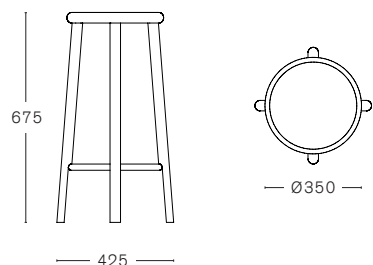

MC 5 SOLO CHAIR

ASH FRAME  
 ASH FRAME WITH  
 NON REMOVABLE UPHOLSTERY  
 Leather  
 OAK FRAME  
 OAK FRAME WITH  
 NON REMOVABLE UPHOLSTERY  
 Leather

STACKABLE

MAX. PER BOX	GROSS WEIGHT	VOLUME	BOX SIZE
2 CHAIRS	CA. kg 16,00	0,31 m <sup>3</sup>	610 x 585 x 870 mm

MC 5 SOLO LOW STOOL

ASH FRAME  
 OAK FRAME

MAX. PER BOX	GROSS WEIGHT	VOLUME	BOX SIZE
1 STOOL	CA. kg 5,40	0,08 m <sup>3</sup>	390 x 390 x 500 mm

MC 5 SOLO COUNTER STOOL

ASH FRAME  
 OAK FRAME  
 BICOLOUR ON OAK

MAX. PER BOX	GROSS WEIGHT	VOLUME	BOX SIZE
1 STOOL	CA. kg 6,50	0,12 m <sup>3</sup>	380 x 380 x 815 mm