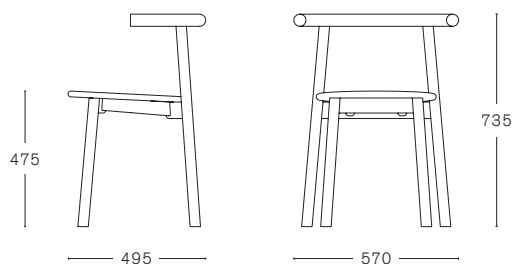

MC 5 SOLO CHAIR

ASH FRAME  
 ASH FRAME WITH  
 NON REMOVABLE UPHOLSTERY  
 Leather  
 OAK FRAME  
 OAK FRAME WITH  
 NON REMOVABLE UPHOLSTERY  
 Leather

STACKABLE

MAX. PER BOX	GROSS WEIGHT	VOLUME	BOX SIZE
2 CHAIRS	CA. kg 16,00	0,31 m <sup>3</sup>	610 x 585 x 870 mm

MC 5 SOLO LOW STOOL

ASH FRAME  
 OAK FRAME

MAX. PER BOX	GROSS WEIGHT	VOLUME	BOX SIZE
1 STOOL	CA. kg 5,40	0,08 m <sup>3</sup>	390 x 390 x 500 mm

MC 5 SOLO COUNTER STOOL

ASH FRAME  
 OAK FRAME  
 BICOLOUR ON OAK

MAX. PER BOX	GROSS WEIGHT	VOLUME	BOX SIZE
1 STOOL	CA. kg 6,50	0,12 m <sup>3</sup>	380 x 380 x 815 mm