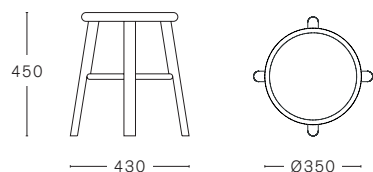

MC 5 SOLO CHAIR

ASH FRAME  
 ASH FRAME WITH  
 NON REMOVABLE UPHOLSTERY  
 Leather  
 OAK FRAME  
 OAK FRAME WITH  
 NON REMOVABLE UPHOLSTERY  
 Leather

STACKABLE

MAX. PER BOX	GROSS WEIGHT	VOLUME	BOX SIZE
2 CHAIRS	CA. kg 16,00	0,31 m <sup>3</sup>	610 x 585 x 870 mm

MC 5 SOLO LOW STOOL

ASH FRAME  
 OAK FRAME

MAX. PER BOX	GROSS WEIGHT	VOLUME	BOX SIZE
1 STOOL	CA. kg 5,40	0,08 m <sup>3</sup>	390 x 390 x 500 mm

MC 5 SOLO COUNTER STOOL

ASH FRAME  
 OAK FRAME  
 BICOLOUR ON OAK

MAX. PER BOX	GROSS WEIGHT	VOLUME	BOX SIZE
1 STOOL	CA. kg 6,50	0,12 m <sup>3</sup>	380 x 380 x 815 mm