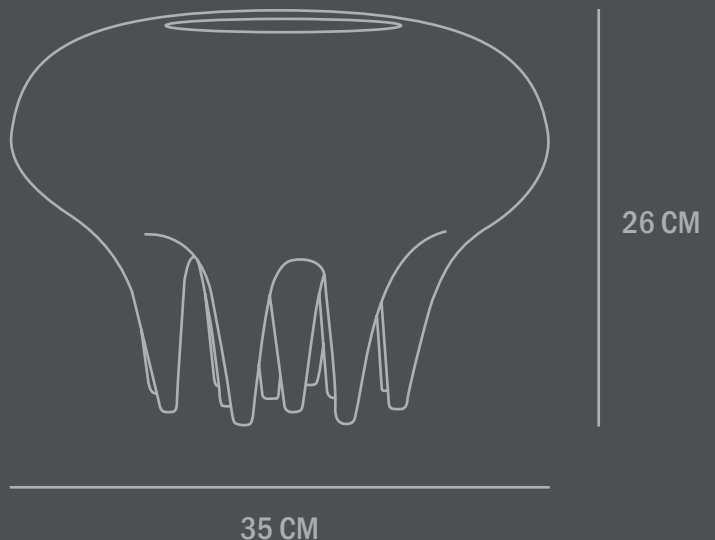

Dimensions: L35 / W35 / H26 CM
Country of origin: CN

Product weight: 3,00 Kgs

Packaging:
Dimensions: L42,5 / W42 / H33,5 CM
Total weight incl. product: 4,00 Kgs
Number of parcels: 1
Material: Brown cardboard

Dimensions: L20 / W20 / H15 CM
Country of origin: CN

Product weight: 1,00 Kgs

Packaging:
Dimensions: L27 / W20 / H15 CM
Total weight incl. product: 1,5 Kgs
Number of parcels: 1
Material: Brown cardboard