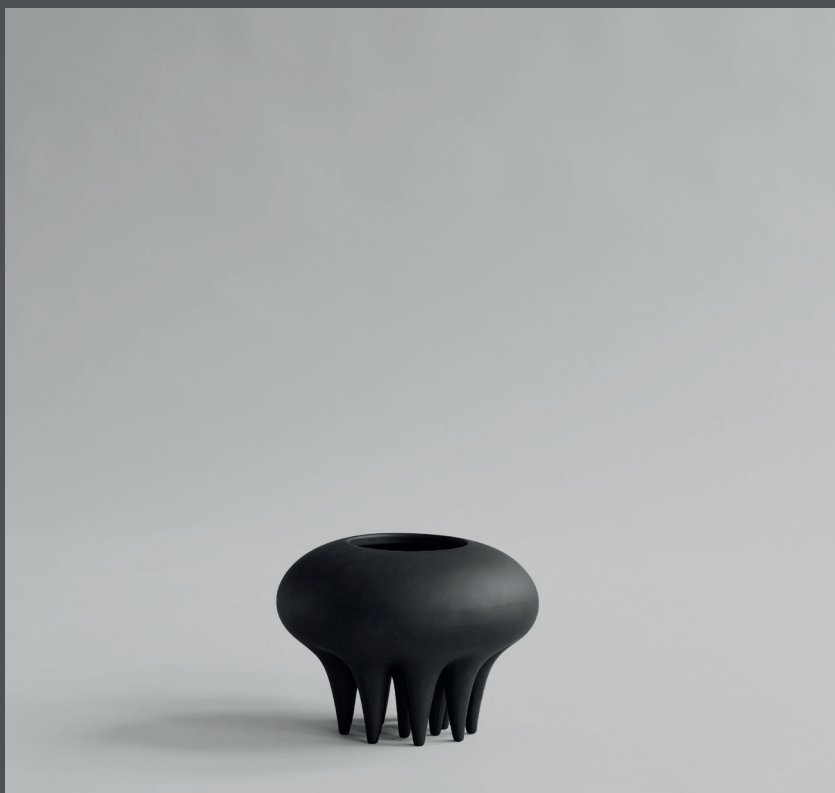

MEDUSA VASE BIG

Inspired by the characteristic shapes of the Medusa, the Medusa Ceramics emphasises the soft oval shapes and details of the jellyfish.

Elegantly sculpted, each Medusa is lifted slightly above the floor by a number of small conic shaped legs, reminiscing the tentacles of the jellyfish. Medusa has a very elegant and simple expression and can easily be placed in any interior scheme as a sculptural object or vase for flowers or decorations.

Medusa comes in both vases and trays and is made from ceramic. The surface is hand glazed in order to achieve the unique surface texture. The colours may vary slightly, due to that it is a hand-made product. The vase is not 100% waterproof, therefore a bag for fresh flowers is included.

Designed by Kristian Sofus Hansen & Tommy Hyldahl

Product no: 221061

Type: Vase - Indoor

Designer / Year of design:
Kristian Sofus Hansen & Tommy Hyldahl, 2020

Colour: Coffee
Material: Ceramic

Care instructions:
Use a soft dry cloth to clean the product.
Do not use household cleaners.
Not waterproof

MEDUSA VASE MINI

Inspired by the characteristic shapes of the Medusa, the Medusa Ceramics emphasises the soft oval shapes and details of the jellyfish.

Elegantly sculpted, each Medusa is lifted slightly above the floor by a number of small conic shaped legs, reminiscing the tentacles of the jellyfish. Medusa has a very elegant and simple expression and can easily be placed in any interior scheme as a sculptural object or vase for flowers or decorations.