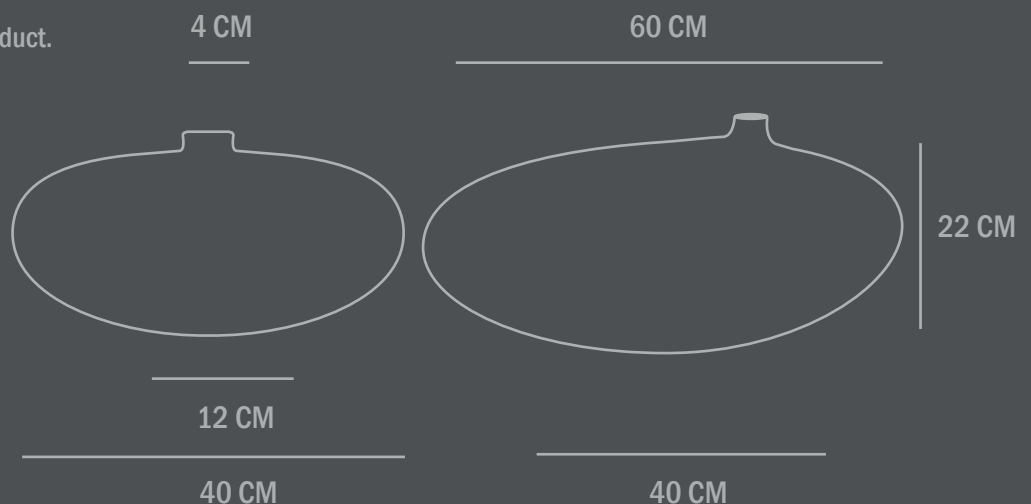

Dimensions: L45 / W40 / H50
Country of origin: CN

Product weight: 6,50 Kgs

Packaging:
Dimensions: L47 / W43 / H56 CM
Total weight incl. product: 7,5 Kgs
Number of parcels: 1
Material: Brown cardboard

15 CM

Dimensions: L60 / W40 / H22 CM

Country of origin: CN
Product weight: 5,50 Kgs

Packaging:
Dimensions: L46 / W35 / H67 CM
Total weight incl. product: 7,00 Kgs
Number of parcels: 1
Material: Brown cardboard

Dimensions: L30 / W24 / H25
Country of origin: CN

Product weight: 2,50 Kgs

Packaging:
Dimensions: L36 / W32 / H34 CM
Total weight incl. product: 3,50 Kgs
Number of parcels: 1
Material: Brown cardboard

4 CM