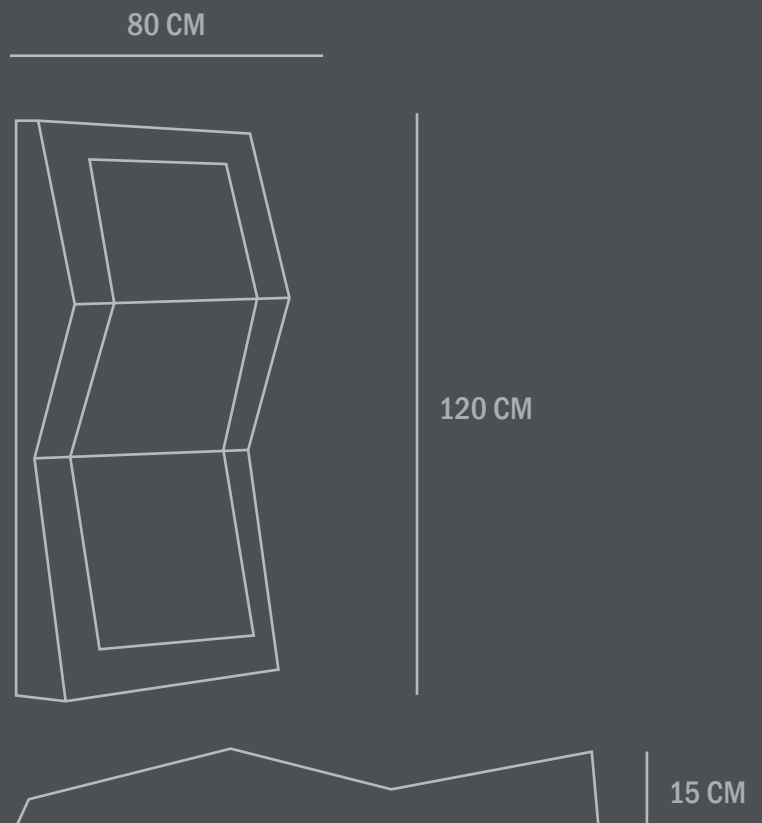

101

C O P E N H A G E N

SCULPT WALL ART FACE BIG

The Sculpt Wall collection is a series of reliefs for hanging on the wall as pure artistic intentions.

The sculptural pieces pull their inspiration from brutalist architecture details, design history and concrete as a surface and material in American Minimalist art of the 1960s.

Each piece is handmade from a sustainable concrete-like material of recycled newspapers, sand, and chalk powder, combining artistic work with sustainable production methods.

The Sculpt Wall series are available in different shapes and sizes and can easily be hung on a wall with screws and brackets on the backside.

Designed by Kristian Sofus Hansen & Tommy Hyldahl.

Product no: 221051

Type: Wall Art - Indoor

Colour: Dark Grey

Material: Sustainable Paper Mass

Care instructions:

Use a soft dry cloth to clean the product.

Do not use household cleaners.

Dimensions: L80 /W15 /H120 CM

Country of origin: IN

Product weight: 3,5 Kg

Packaging:

Dimensions:

Total weight incl. product:

Number of parcels: 1

Material: Brown cardboard