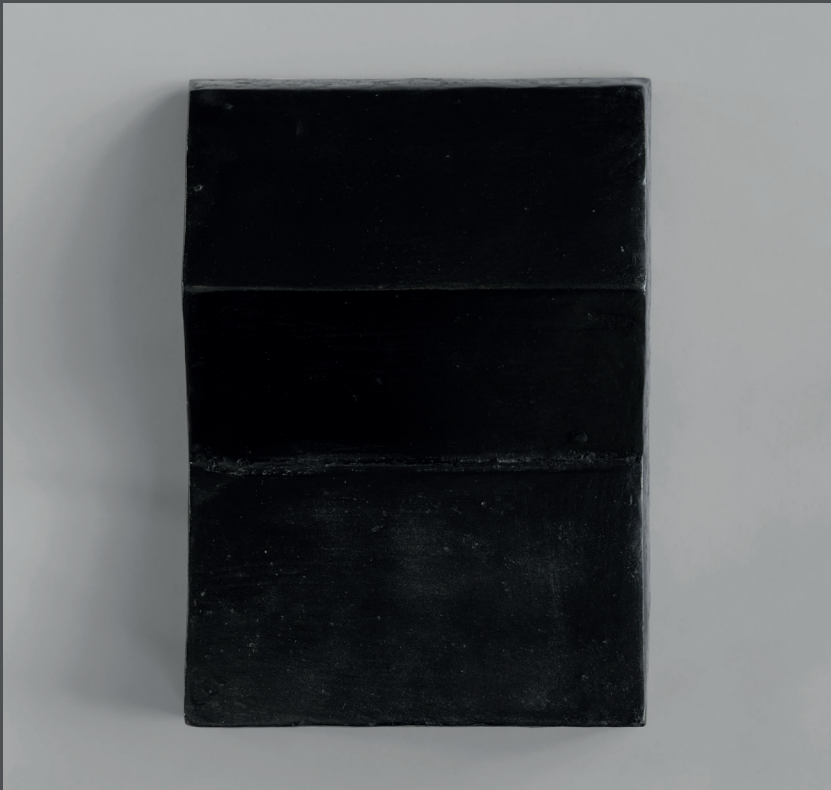

Each piece is handmade from a sustainable concrete-like material of recycled newspapers, sand, and chalk powder, combining artistic work with sustainable production methods.

The Sculpt Wall series are available in different shapes and sizes and can easily be hung on a wall with screws and brackets on the backside.

Designed by Kristian Sofus Hansen & Tommy Hyldahl.

Product no: 221051

Type: Wall Art - Indoor

Colour: Dark Grey

Material: Sustainable Paper Mass

Care instructions:

Use a soft dry cloth to clean the product.

Material: Brown cardboard

101

C O P E N H A G E N

SCULPT WALL ART FACE

The Sculpt Wall collection is a series of reliefs for hanging on the wall as pure artistic intentions.

The sculptural pieces pull their inspiration from brutalist architecture details, design history and concrete as a surface and material in American Minimalist art of the 1960s.