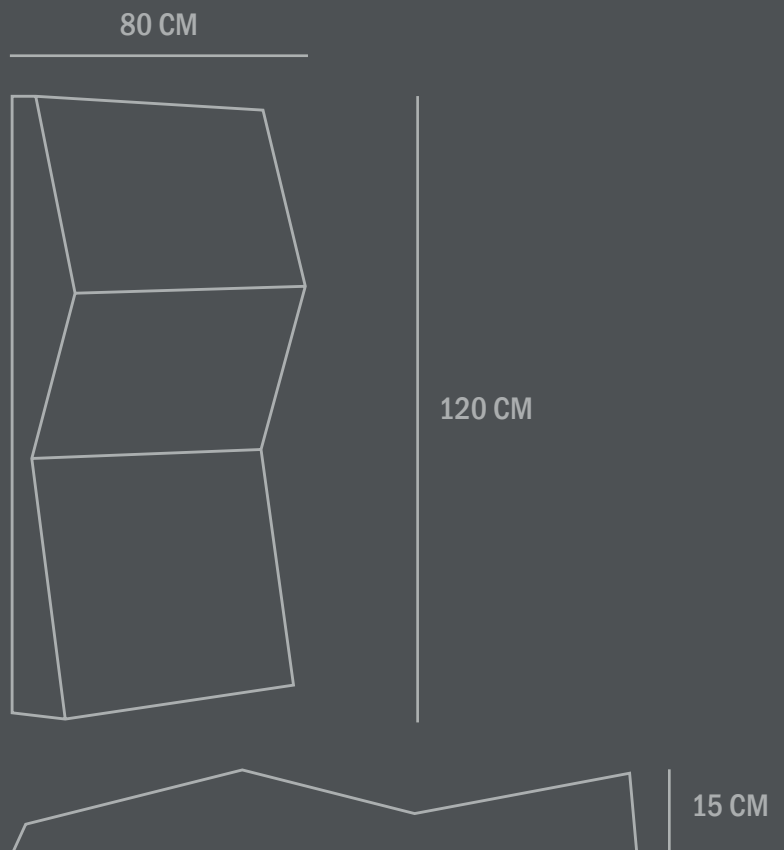

Care instructions:
Use a soft dry cloth to clean the product.
Do not use household cleaners.

Dimensions: L80 /W15 /H120 CM
Country of origin: IN

Product weight: 27 Kgs

Packaging:
Dimensions: L86 / W33 / H96,5 CM
Total weight incl. product: 31 Kgs
Number of parcels: 1
Material: Brown cardboard

Do not use household cleaners.

Dimensions: L80 /W15 /H120 CM

Country of origin: IN

Product weight: 3,5 Kg

Packaging:

Dimensions:

Total weight incl. product:

Number of parcels: 1

Care instructions:
Use a soft dry cloth to clean the product.
Do not use household cleaners.

Dimensions: L37,5 / W10 / H52 CM
Country of origin: IN

Product weight: 3,5 Kgs

Packaging:
Dimensions: L 60,5 / W18 / H46 CM
Total weight incl. product: 5 Kgs
Number of parcels: 1
Material: Brown cardboard

Dimensions: L37,5 / W10 / H52 CM
Country of origin: IN

Product weight: 3,5 Kgs

Packaging:
Dimensions: L 60,5 / W18 / H46 CM
Total weight incl. product: 5 Kgs
Number of parcels: 1
Material: Brown cardboard