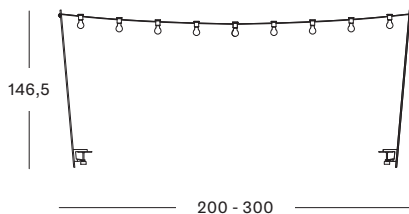

VINCENT SHEPPARD

LIGHT MY TABLE

PRODUCT DATA SHEET

LIGHT MY TABLE

by studiomie

FRIDA

frame	black powder coated steel
garland	black neoprene cable
protection pads	cognac coloured leather
fits	2m to max 3m length, 6 cm thick table top
bulb	G45, 2W E14 led, class II filament
kelvin	2700 K

MAINTENANCE AND CARE

Scan this code below should you have any problems.

DIMENSIONS

VARIANTS

PRODUCT	ITEM CODE	PACKAGE DIMENSION (cm/inch)	CBM (m ³ /ft ³)	WEIGHT (kg/lb)
LIGHTMYTABLE	GI001	150 x 20 x 7 59 x 8 x 3	0,02 0.71	6 13.5