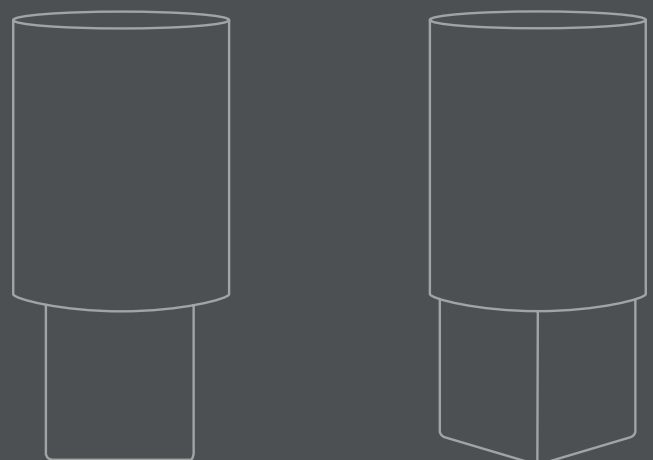

COLUMN TABLE MARBLE

With its geometric and sharp lines, the Column Table is inspired by the classic architectural shapes of columns and pillars, with the attempt to create a simple and flexible side table of solid marble.

Column Side Table is developed in close collaboration with Indian marble suppliers in the search for the perfect homogeneous stone. Each solid marble table consequently reveals deliberate small contrasts in the texture, a surface of gorgeous, faded earth tones and a matte finish.

The Column Table is small in size and can therefore be used in many different interior schemes. The table fits perfect next to a lounge chair or combined with other side tables next to a sofa or lounge area. Due to its minimalistic design the Column Table can also stand alone as a sculpture by itself or be used as a pedestal for exhibiting objects.

Designed by Kristian Sofus Hansen & Tommy Hyldahl

Product no: 221028

Type: Table

Designer / Year of design:
Kristian Sofus Hansen & Tommy Hyldahl, 2019

Colour: White Grey
Material: Marble

Care instructions:
Use a soft dry cloth to clean the product.
Do not use household cleaners.

Dimensions: L25 / W25 / H50
Country of origin: CN

Product weight: 61,5 KG

Packaging:
Dimensions: L64 / W40 / H37
Total weight incl. product: 75 KG
Number of parcels: 1
Material: Brown cardboard

50 CM

25 CM