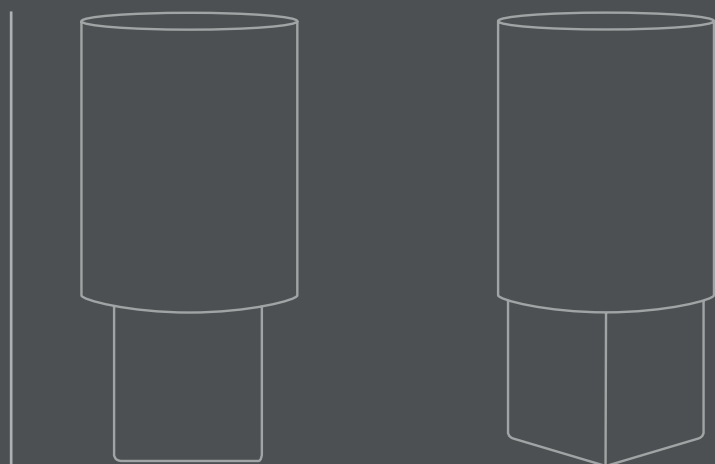

25 CM

COLUMN TABLE MARBLE

With its geometric and sharp lines, the Column Table is inspired by the classic architectural shapes of columns and pillars, with the attempt to create a simple and flexible side table of solid marble.