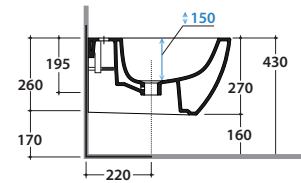

GENESIS WALL-HUNG BIDET GNS10BI

CE EN 14528:2015

GLOBO

Ceramic antibacterial effect
BATAFORM®

Glazed product with
CERASLIDE®

Bagno di Colore

Cod. **GNS10BI**

Wall-hung bidet 50.36 h27 cm. Fixing kit included. Weight 18 Kg

**** For installation with:**
Siphon "S"-140 mm
Siphon SF052- 120 mm

Cod. **FI012BI**

Push open valve drain with ceramic top for bidet. Weight 0,5 Kg

Cod. **FI012CR**

Push open chromed valve drain for bidet. Weight 0,5 Kg

Glazed product with
CERASLIDE®

Bagno di Colore

Cod. **GNS09BI**

Wall-hung bidet 55.36 h27 cm. Fixing kit included. Weight 17,5 Kg

** For installation with:
Siphon "S"-140 mm
Siphon SF052- 120 mm

Cod. **FI012BI**