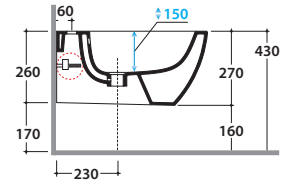

GENESIS WALL-HUNG BIDET GNS09BI

CE EN 14528:2015

GLOBO

Ceramic antibacterial effect
BATAFORM®

Glazed product with
CERASLIDE®

Bagno di Colore

Cod. **GNS09BI**

Wall-hung bidet 55.36 h27 cm. Fixing kit included. Weight 17,5 Kg

** For installation with:
Siphon "S"-140 mm
Siphon SF052- 120 mm

Cod. **FI012BI**

Push open valve drain with ceramic top for bidet. Weight 0,5 Kg

Cod. **FI012CR**

Push open chromed valve drain for bidet. Weight 0,5 Kg

Cod. **PU001**

Acoustic and crash protection.

Cod. **FI002**

Fixing brackets for W/H sanitary. Weight
2,5 Kg