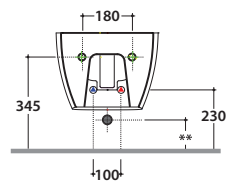

GENESIS WALL-HUNG BIDET GNS10BI

CE EN 14528:2015

GLOBO

Ceramic antibacterial effect
BATAFORM®

Glazed product with
CERASLIDE®

Bagno di Colore

Cod. **GNS10BI**

Wall-hung bidet 50.36 h27 cm. Fixing kit included. Weight 18 Kg

**** For installation with:**
Siphon "S"-140 mm
Siphon SF052- 120 mm

Cod. **FI012BI**

Push open valve drain with ceramic top for bidet. Weight 0,5 Kg

Cod. **FI012CR**

Push open chromed valve drain for bidet. Weight 0,5 Kg

Glazed product with
CERASLIDE®

Bagno di Colore

Cod. **GNS09BI**

Wall-hung bidet 55.36 h27 cm. Fixing kit included. Weight 17,5 Kg

** For installation with:
Siphon "S"-140 mm
Siphon SF052- 120 mm

Cod. **FI012BI**

Push open valve drain with ceramic top for bidet. Weight 0,5 Kg

Cod. **FI012CR**

Push open chromed valve drain for bidet. Weight 0,5 Kg

Cod. **PU001**

Acoustic and crash protection.

Cod. **FI002**

Fixing brackets for W/H sanitary. Weight
2,5 Kg