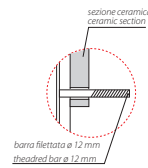

GENESIS WALL-HUNG BIDET GNS10BI

CE EN 14528:2015

GLOBO

Ceramic antibacterial effect
BATAFORM®

Glazed product with
CERASLIDE®

Bagno di Colore

Cod. **GNS10BI**

Wall-hung bidet 50.36 h27 cm. Fixing kit included. Weight 18 Kg

**** For installation with:**
Siphon "S"-140 mm
Siphon SF052- 120 mm

Cod. **FI012BI**

Push open valve drain with ceramic top for bidet. Weight 0,5 Kg

Cod. **FI012CR**

Push open chromed valve drain for bidet. Weight 0,5 Kg

Glazed product with
CERASLIDE®

Bagno di Colore

Cod. **GNS09BI**

Wall-hung bidet 55.36 h27 cm. Fixing kit included. Weight 17,5 Kg

** For installation with:
Siphon "S"-140 mm
Siphon SF052- 120 mm

Cod. **FI012BI**

Push open valve drain with ceramic top for bidet. Weight 0,5 Kg

Cod. **FI012CR**

Push open chromed valve drain for bidet. Weight 0,5 Kg

Cod. **PU001**

Acoustic and crash protection.

Cod. **FI002**

Fixing brackets for W/H sanitary. Weight
2,5 Kg