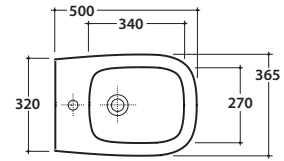

GENESIS WALL-HUNG BIDET GNS10BI

CE EN 14528:2015

GLOBO

Ceramic antibacterial effect
BATAFORM®

Glazed product with
CERASLIDE®

Bagno di Colore

Cod. **GNS10BI**

Wall-hung bidet 50.36 h27 cm. Fixing kit included. Weight 18 Kg

**** For installation with:**
Siphon "S"-140 mm
Siphon SF052- 120 mm

Cod. **FI012BI**

Push open valve drain with ceramic top for bidet. Weight 0,5 Kg

Cod. **FI012CR**

Push open chromed valve drain for bidet. Weight 0,5 Kg

Glazed product with
CERASLIDE®

Bagno di Colore

Cod. **GNS09BI**

Wall-hung bidet 55.36 h27 cm. Fixing kit included. Weight 17,5 Kg

** For installation with:
Siphon "S"-140 mm
Siphon SF052- 120 mm

Cod. **FI012BI**