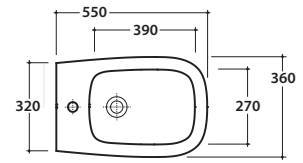

GENESIS WALL-HUNG BIDET GNS10BI

CE EN 14528:2015

GLOBO

Ceramic antibacterial effect
BATAFORM®

Glazed product with
CERASLIDE®

Bagno di Colore

Cod. **GNS10BI**

Wall-hung bidet 50.36 h27 cm. Fixing kit included. Weight 18 Kg

**** For installation with:**
Siphon "S"-140 mm
Siphon SF052- 120 mm

Cod. **FI012BI**

Push open valve drain with ceramic top for bidet. Weight 0,5 Kg

Cod. **FI012CR**

Push open chromed valve drain for bidet. Weight 0,5 Kg

Cod. **PU001**

Acoustic and crash protection.

Cod. **FI002**

Fixing brackets for W/H sanitary. Weight 2,5 Kg

GENESIS WALL-HUNG BIDET GNS09BI

CE EN 14528:2015

GLOBO

Ceramic antibacterial effect
BATAFORM®

Glazed product with
CERASLIDE®

Bagno di Colore

Cod. **GNS09BI**

Wall-hung bidet 55.36 h27 cm. Fixing kit included. Weight 17,5 Kg

** For installation with:
Siphon "S"-140 mm
Siphon SF052- 120 mm

Cod. **FI012BI**