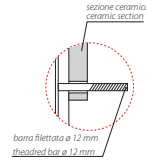

**** For installation with:**
Siphon "S"-140 mm
Siphon SF052- 120 mm

Cod. **FI012BI**

Push open valve drain with ceramic top for bidet. Weight 0,5 Kg

Cod. **FI012CR**

Push open chromed valve drain for bidet. Weight 0,5 Kg

Cod. **PU001**

Acoustic and crash protection.

Cod. **FI002**

Fixing brackets for W/H sanitary. Weight 2,5 Kg

GENESIS WALL-HUNG BIDET GNS09BI

CE EN 14528:2015

GLOBO

Ceramic antibacterial effect
BATAFORM®

Glazed product with
CERASLIDE®

Bagno di Colore

Cod. **GNS09BI**

Wall-hung bidet 55.36 h27 cm. Fixing kit included. Weight 17,5 Kg

** For installation with:
Siphon "S"-140 mm
Siphon SF052- 120 mm

Cod. **FI012BI**

Push open valve drain with ceramic top for bidet. Weight 0,5 Kg

Cod. **FI012CR**

Push open chromed valve drain for bidet. Weight 0,5 Kg

Cod. **PU001**

Acoustic and crash protection.

Cod. **FI002**

Fixing brackets for W/H sanitary. Weight
2,5 Kg