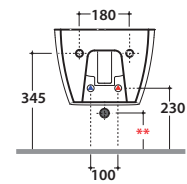

GENESIS WALL-HUNG BIDET GNS09BI

CE EN 14528:2015

GLOBO

Ceramic antibacterial effect
BATAFORM®

Glazed product with
CERASLIDE®

Bagno di Colore

Cod. **GNS09BI**

Wall-hung bidet 55.36 h27 cm. Fixing kit included. Weight 17,5 Kg

** For installation with:
Siphon "S"-140 mm
Siphon SF052- 120 mm

Cod. **FI012BI**

Push open valve drain with ceramic top for bidet. Weight 0,5 Kg

Cod. **FI012CR**

Push open chromed valve drain for bidet. Weight 0,5 Kg

Cod. **PU001**

Acoustic and crash protection.

Cod. **FI002**

Fixing brackets for W/H sanitary. Weight
2,5 Kg