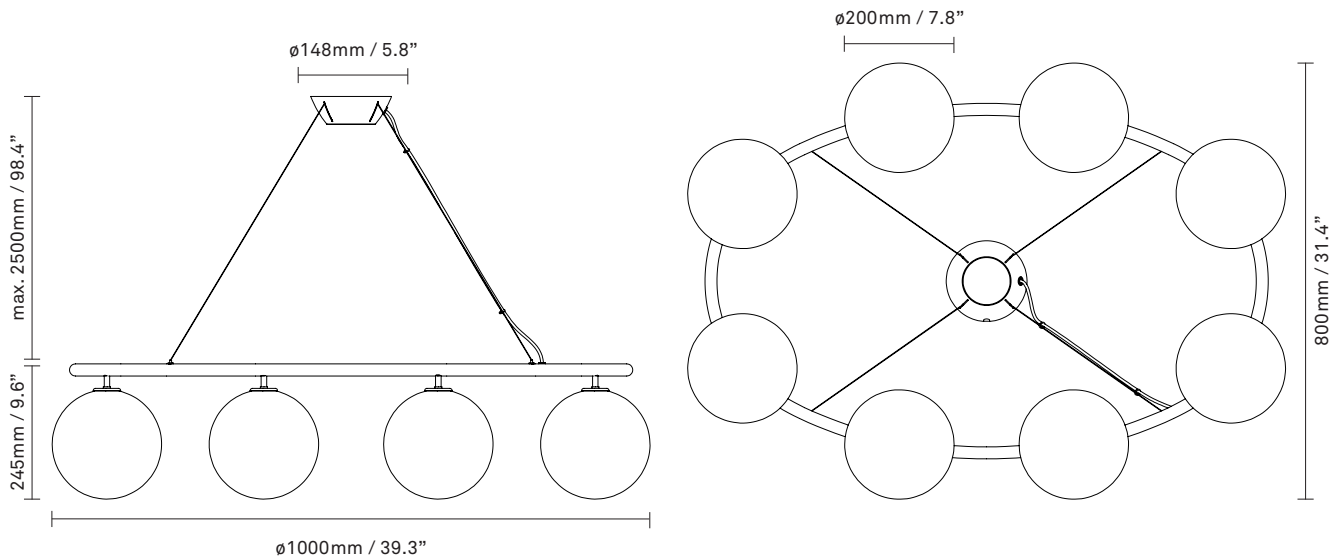

Miira 8 Oval is a modern chandelier in an organic design. The oval shape makes the chandelier ideal as lighting above a long dining table or hanging above a large conference table.

Explore the rest of the Miira collection on our website, [here](#)

Product no.: EU - 2032016

Certifications: CE, IP20, Class I

Type: Chandelier - indoor

For information about IP ratings, click [here](#)

Colour: Glass: opal white / Metal: brass

Cleaning: Use a soft dry cloth to clean the product.
Do not use household cleaners.

Materials: Wet painted metal, mouth-blown glass

Dimensions: 800mm / 31.4in / 1000mm / 39.3in
x 245mm / 9.6in
Glass: $\varnothing$ 200mm / 7.8in
Cable length: max. 2500mm / 98.4in

Light source: Socket: G9
Max wattage: 7W LED
Voltage (V): 220-240V / 120V

Weight: Armature + glass: 13020g

See recommended light source [here](#)

Packaging: Dimensions: L: 1200mm / 47.2in x W:
800mm / 31.4in x H: 1000mm / 39.3in
Weight: 9980g
Total weight incl. product: 23000g
Number of parcels: 9
Material: Brown cardboard

Light sources not included

Dimmable if installed with appropriate dimmable LED light source(s) suitable for your dimmer circuit.

Light source can be added to delivery on request or via our webshop at [nuura.com](#).

Works with appropriate lighting control module. Module can be added to delivery on request.

Find our recommendations [here](#)