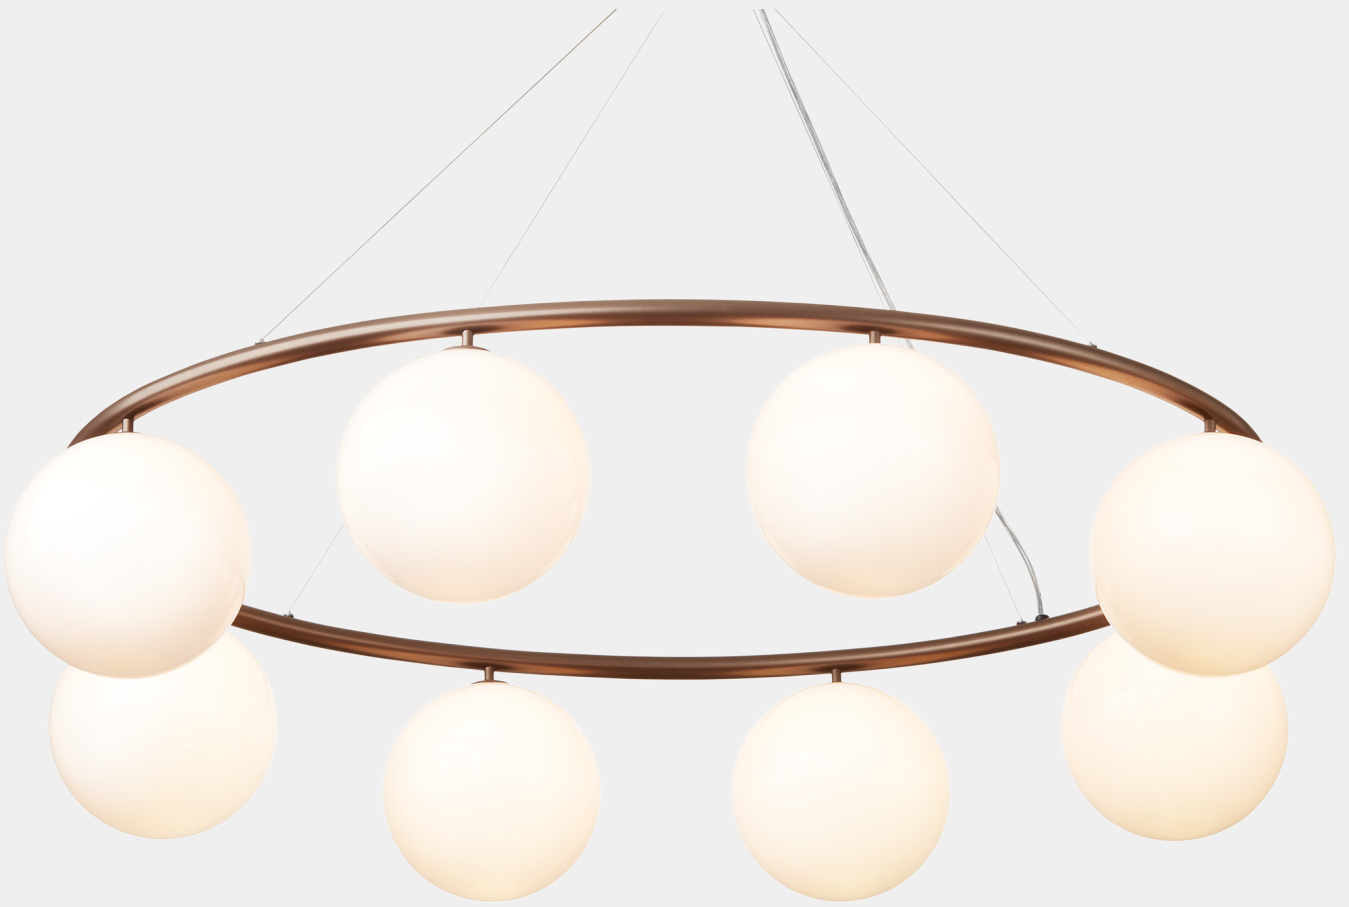

NUURA

MIIRA 8 OVAL
dark bronze / opal

Design: Sofie Refer, 2023