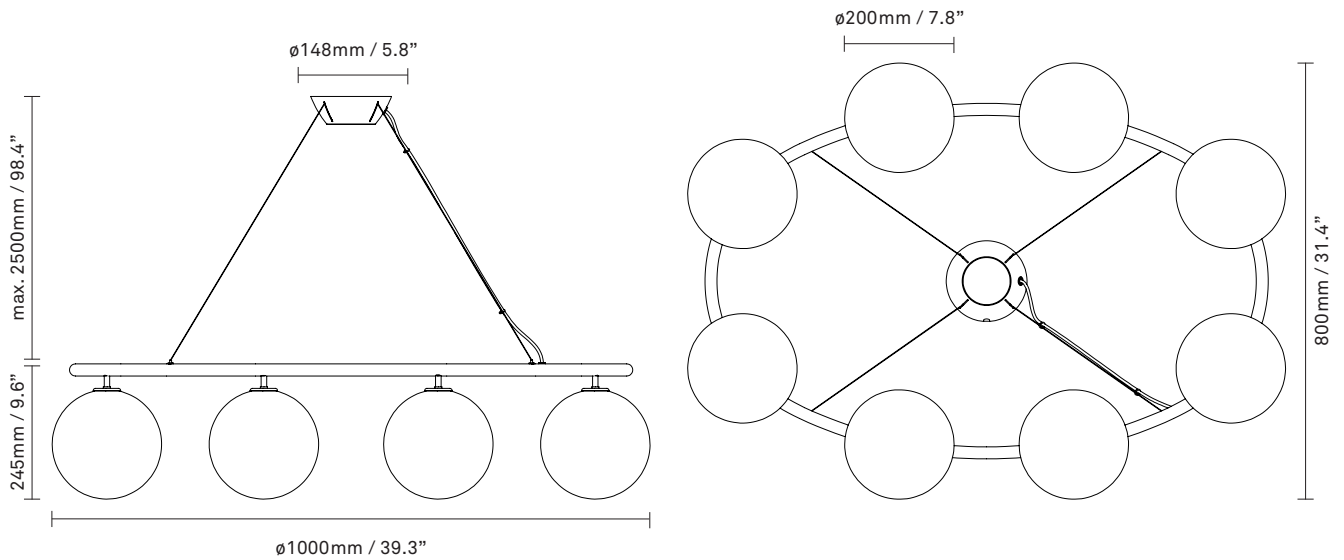

Miira 8 Oval is a modern chandelier in an organic design. The oval shape makes the chandelier ideal as lighting above a long dining table or hanging above a large conference table.

Explore the rest of the **Miira collection** on our website, [here](#)

Product no.: EU - 2032017

Type: Chandelier - indoor

Colour: Glass: optic clear / Metal: rock grey

Materials: Powder coated metal, mouth-blown glass

Dimensions: 800mm / 31.4in / 1000mm / 39.3in x 245mm / 9.6in
Glass: $\varnothing$ 200mm / 7.8in
Cable length: max. 2500mm / 98.4in

Weight: Armature + glass: 13020g

Packaging: Dimensions: L: 1200mm / 47.2in x W: 800mm / 31.4in x H: 1000mm / 39.3in
Weight: 9980g
Total weight incl. product: 23000g
Number of parcels: 9
Material: Brown cardboard

Certifications: CE, IP20, Class I

For information about IP ratings, click [here](#)

Cleaning: Use a soft dry cloth to clean the product.
Do not use household cleaners.

Light source: Socket: G9
Max wattage: 7W LED
Voltage (V): 220-240V / 120V

See recommended light source [here](#)

Light sources not included

Dimmable if installed with appropriate dimmable LED light source(s) suitable for your dimmer circuit.

Light source can be added to delivery on request or via our webshop at [nuura.com](#).

Works with appropriate lighting control module. Module can be added to delivery on request.

Find our recommendations [here](#)