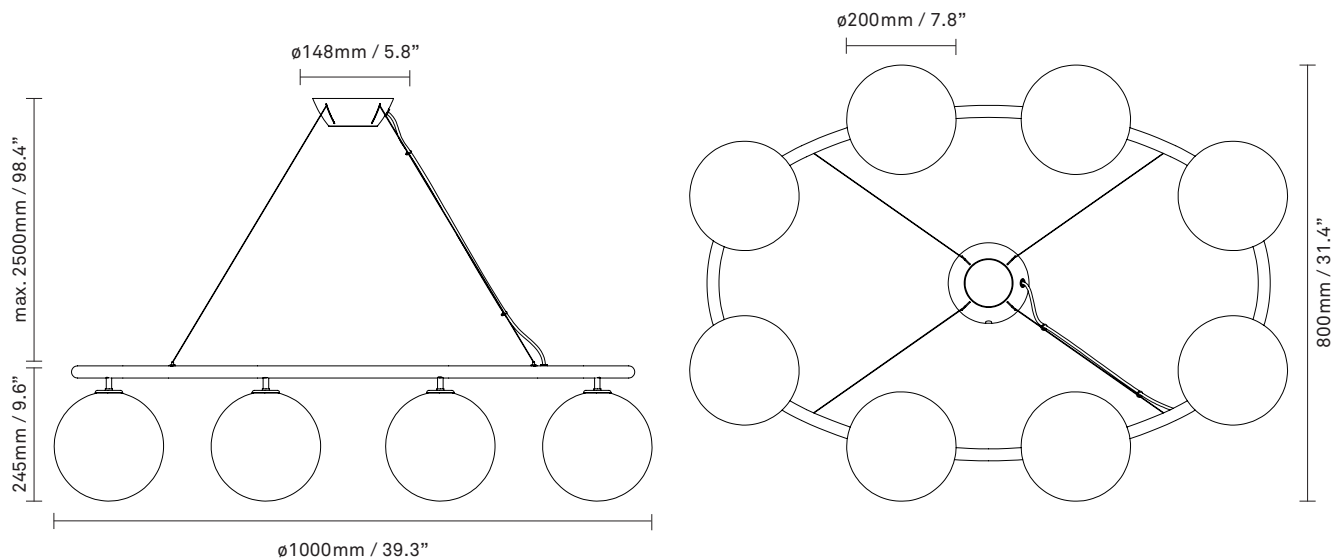

Miira 8 Oval is a modern chandelier in an organic design. The oval shape makes the chandelier ideal as lighting above a long dining table or hanging above a large conference table.

Explore the rest of the **Miira collection** on our website, [here](#)

Product no.: EU - 2032013

Type: Chandelier - indoor

Colour: Glass: optic clear / Metal: dark bronze

Materials: Powder coated metal, mouth-blown glass

Dimensions: 800mm / 31.4in / 1000mm / 39.3in x 245mm / 9.6in
Glass: $\varnothing$ 200mm / 7.8in
Cable length: max. 2500mm / 98.4in

Weight: Armature + glass: 13020g

Packaging: Dimensions: L: 1200mm / 47.2in x W: 800mm / 31.4in x H: 1000mm / 39.3in
Weight: 9980g
Total weight incl. product: 23000g
Number of parcels: 9
Material: Brown cardboard

Certifications: CE, IP20, Class I

For information about IP ratings, click [here](#)

Cleaning: Use a soft dry cloth to clean the product.
Do not use household cleaners.

Light source: Socket: G9
Max wattage: 7W LED
Voltage (V): 220-240V / 120V

See recommended light source [here](#)

Light sources not included

Dimmable if installed with appropriate dimmable LED light source(s) suitable for your dimmer circuit.

Light source can be added to delivery on request or via our webshop at nuura.com.

Works with appropriate lighting control module. Module can be added to delivery on request.

Find our recommendations [here](#)