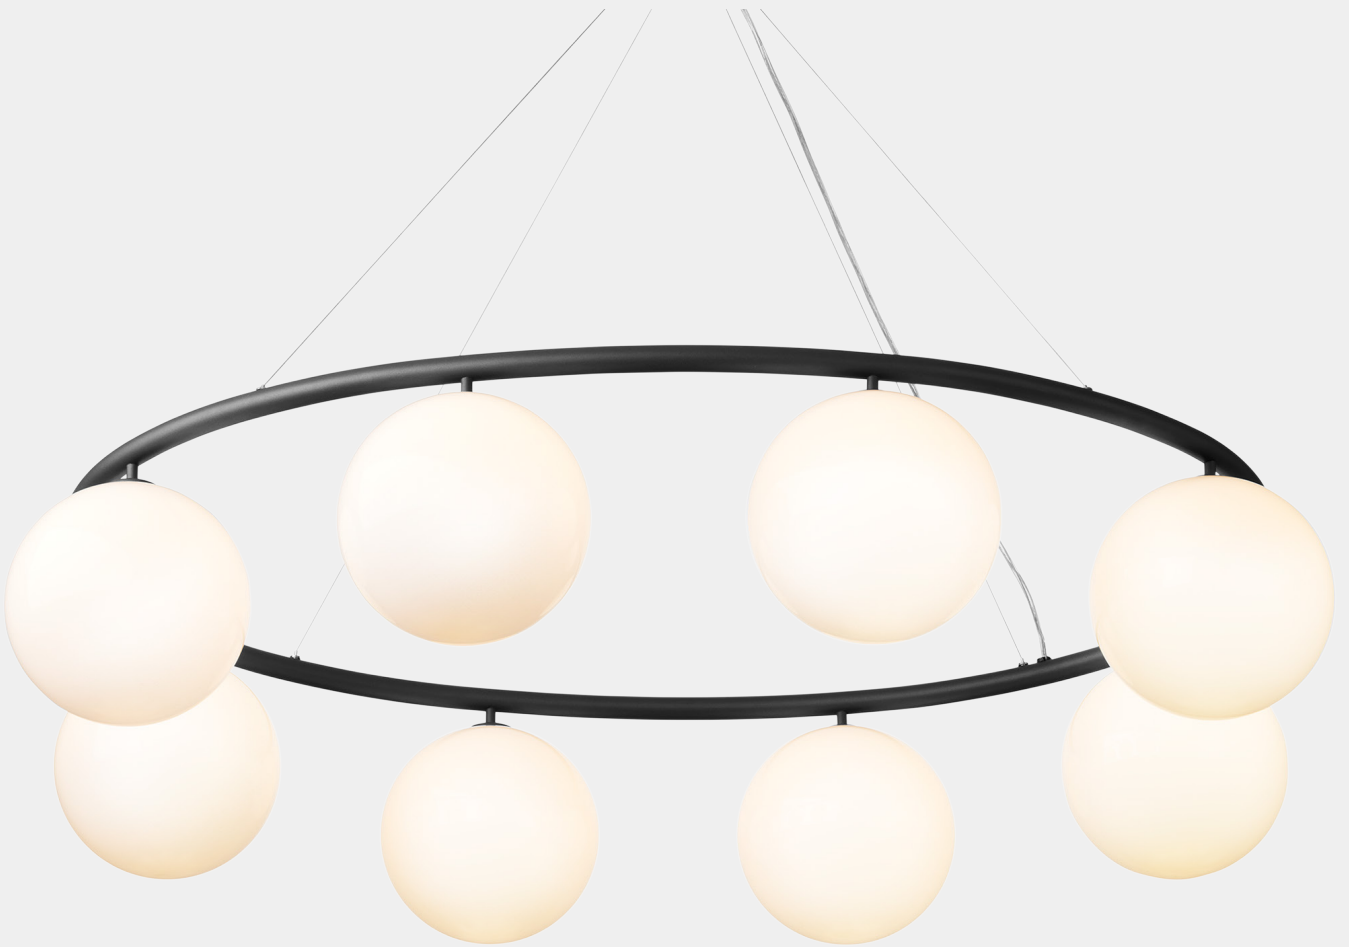

NUURA

MIIRA 8 OVAL
rock grey / opal

Design: Sofie Refer, 2023