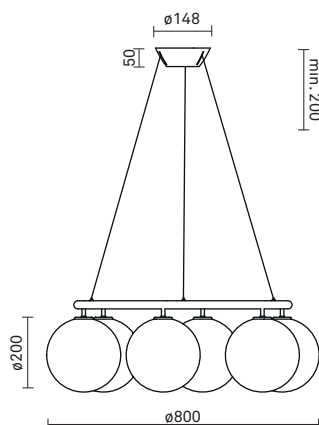

NUURA

MIIRA 6 CIRCULAR Rock Grey/Opal White

Design: Sofie Refer, 2020. EU-model.

Miira 6 Circular in mouth-blown Opal White glass and Rock Grey finish. Incl. Ceiling plate.

The significant details of Miira are the fine curves and thin neck that gives a graceful appearance. The Miira Collection features mouth-blown glass globes in both Opal White and Optic Clear. The Optic glass has slight variances due to the handmade process, which makes each piece unique.

Miira collection is designed with the chandelier as a centre and expands into a complete series of lights, manufactured in the highest quality.

Miira 6 Circular, comprising six mouth-blown glass domes, has a diameter of 80 cm, making it ideal to place above a dining table or sofa.

Miira collection

The Miira collection include the following products:

- **Miira 1:** Rock Grey/Brass - Opal White/Optic clear
- **Miira 3:** Rock Grey/Brass - Opal White/Optic clear
- **Miira 1 Large:** Rock Grey/Brass - Opal White/Optic Clear
- **Miira 3 Large:** Rock Grey/Brass - Opal White/Optic Clear
- **Miira 4:** Rock Grey/Brass - Opal White/Optic Clear
- **Miira 6:** Rock Grey/Brass - Opal White/Optic Clear
- **Miira 6 Large:** Rock Grey/Brass, Opal White/Optic Clear
- **Miira 6 Circular:** Dark Bronze/Brass/Rock Grey, Opal White/Optic Clear
- **Miira 8 Circular:** Dark Bronze/Brass/Rock Grey, Opal White/Optic Clear
- **Miira 13:** Rock Grey/Brass - Opal White/Optic Clear
- **Miira 13 Large:** Rock Grey/Brass, Opal White/Optic Clear
- **Miira Wall:** Rock Grey/Brass - Opal White/Optic Clear
- **Miira Table:** Rock Grey/Brass - Opal White/Optic Clear