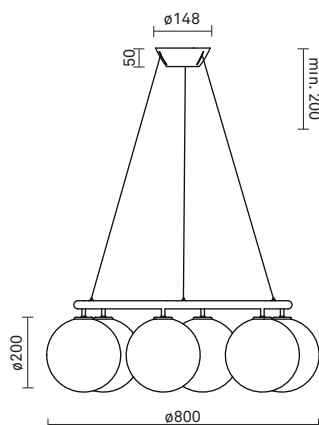

NUURA

MIIRA 6 CIRCULAR Brass/Optic Clear

Design: Sofie Refer, 2020. EU-model.

Miira 6 Circular in mouth-blown Optic Clear glass and Brass finish. Incl. Ceiling plate.

The significant details of Miira are the fine curves and thin neck that gives a graceful appearance. The Miira Collection features mouth-blown glass globes in both Opal White and Optic Clear. The Optic glass has slight variances due to the handmade process, which makes each piece unique.

Miira collection is designed with the chandelier as a centre and expands into a complete series of lights, manufactured in the highest quality.

Miira 6 Circular, comprising six mouth-blown glass domes, has a diameter of 80 cm, making it ideal to place above a dining table or sofa.

Miira collection

The Miira collection include the following products:

- **Miira 1:** Rock Grey/Brass - Opal White/Optic clear
- **Miira 3:** Rock Grey/Brass - Opal White/Optic clear
- **Miira 1 Large:** Rock Grey/Brass - Opal White/Optic Clear
- **Miira 3 Large:** Rock Grey/Brass - Opal White/Optic Clear
- **Miira 4:** Rock Grey/Brass - Opal White/Optic Clear
- **Miira 6:** Rock Grey/Brass - Opal White/Optic Clear
- **Miira 6 Large:** Rock Grey/Brass, Opal White/Optic Clear
- **Miira 6 Circular:** Dark Bronze/Brass/Rock Grey, Opal White/Optic Clear
- **Miira 8 Circular:** Dark Bronze/Brass/Rock Grey, Opal White/Optic Clear
- **Miira 13:** Rock Grey/Brass - Opal White/Optic Clear
- **Miira 13 Large:** Rock Grey/Brass, Opal White/Optic Clear
- **Miira Wall:** Rock Grey/Brass - Opal White/Optic Clear
- **Miira Table:** Rock Grey/Brass - Opal White/Optic Clear