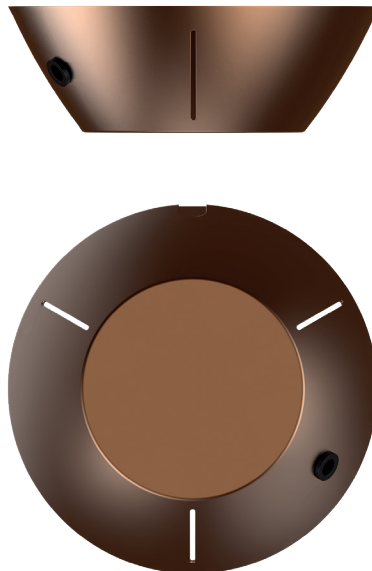

TECHNICAL INFO

Product no.: 2032006

Type: Suspension - Indoor

Colour:

Glass: Opal White
Metal: Dark Bronze
Cable: Clear

Materials:

Powder coated metal
Mouth-blown glass
Plastic cable

Dimensions:

ø800mm x 200mm
Ceiling plate: ø148mm x 50mm
Plastic cable - Length: 2500mm
Weight (armature + glass): 6900g

Packaging:

Dimensions- armature: L: 715mm x W: 715mm x H: 235mm
Dimensions - glass: 6 x L: 235mm x W: 220mm x H: 225mm
Weight: 3800g
Total weight incl. product: 10700g
Number of parcels: 7
Material: Brown cardboard.

Cleaning:

Use a soft dry cloth to clean the product.
Do not use household cleaners.

Certifications and labels:

CE - CE-certified
IP Rating - IP20
□ - Class II

Light source:

Socket: G9
Max wattage: 7W LED
Voltage (V): 220-240V

Recommended light source:

G9 LED 4W / 480 lumen- dimmable (Philips)

Bulbs not included

Dimmable if installed with appropriate dimmable LED light source(s) suitable for your dimmer circuit.

Light source can be added to delivery on request or via our webshop nuura.com.

For DALI compatibility, we recommend to use the Hytronik Trailing Edge Dimmer (HDD2200 DALI Dimmer) and our recommended light sources.

HDD2200 DALI Dimmer can be added to delivery on request.

Included ceiling plate: