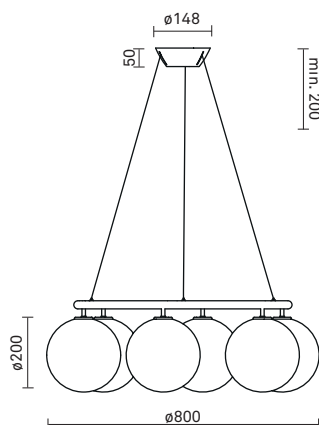

NUURA

MIIRA 6 CIRCULAR Rock Grey/Optic Clear

Design: Sofie Refer, 2020. EU-model.

Miira 6 Circular in mouth-blown Optic Clear glass and Rock Grey finish. Incl. Ceiling plate.

The significant details of Miira are the fine curves and thin neck that gives a graceful appearance. The Miira Collection features mouth-blown glass globes in both Opal White and Optic Clear. The Optic glass has slight variances due to the handmade process, which makes each piece unique.

Miira collection is designed with the chandelier as a centre and expands into a complete series of lights, manufactured in the highest quality.

Miira 6 Circular, comprising six mouth-blown glass domes, has a diameter of 80 cm, making it ideal to place above a dining table or sofa.

Miira collection

The Miira collection include the following products:

- **Miira 1:** Rock Grey/Brass - Opal White/Optic clear
- **Miira 3:** Rock Grey/Brass - Opal White/Optic clear
- **Miira 1 Large:** Rock Grey/Brass - Opal White/Optic Clear
- **Miira 3 Large:** Rock Grey/Brass - Opal White/Optic Clear
- **Miira 4:** Rock Grey/Brass - Opal White/Optic Clear
- **Miira 6:** Rock Grey/Brass - Opal White/Optic Clear
- **Miira 6 Large:** Rock Grey/Brass, Opal White/Optic Clear
- **Miira 6 Circular:** Dark Bronze/Brass/Rock Grey, Opal White/Optic Clear
- **Miira 8 Circular:** Dark Bronze/Brass/Rock Grey, Opal White/Optic Clear
- **Miira 13:** Rock Grey/Brass - Opal White/Optic Clear
- **Miira 13 Large:** Rock Grey/Brass, Opal White/Optic Clear
- **Miira Wall:** Rock Grey/Brass - Opal White/Optic Clear
- **Miira Table:** Rock Grey/Brass - Opal White/Optic Clear