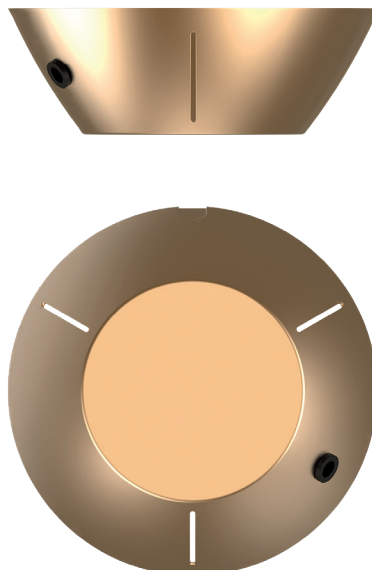

TECHNICAL INFO

Product no.: 2032001

Type: Suspension - Indoor

Colour:

Glass: Optic Clear

Metal: Brass

Cable: Clear

Materials:

Powder coated metal

Mouth-blown glass

Plastic cable

Dimensions:

ø800mm x 200mm

Ceiling plate: ø148mm x 50mm

Plastic cable - Length: 2500mm

Weight (armature + glass): 6900g

Packaging:

Dimensions- armature: L: 715mm x W: 715mm x H: 235mm

Dimensions - glass: 6 x L: 235mm x W: 220mm x H: 225mm

Weight: 3800g

Total weight incl. product: 10700g

Number of parcels: 7

Material: Brown cardboard.

Cleaning:

Use a soft dry cloth to clean the product.

Do not use household cleaners.

Certifications and labels:

CE - CE-certified

IP Rating - IP20

- Class II

Light source:

Socket: G9

Max wattage: 7W LED

Voltage (V): 220-240V

Recommended light source:

G9 LED 2,6W / 300 lumen- dimmable (Philips)

Bulbs not included

Dimmable if installed with appropriate dimmable LED light source(s) suitable for your dimmer circuit.

Light source can be added to delivery on request or via our webshop nuura.com.

For DALI compatibility, we recommend to use the Hytronik Trailing Edge Dimmer (HDD2200 DALI Dimmer) and our recommended light sources.

HDD2200 DALI Dimmer can be added to delivery on request.

Included ceiling plate: