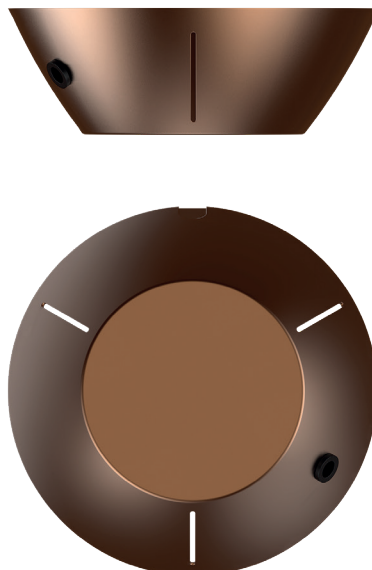

TECHNICAL INFO

Product no.: 2032005

Type: Suspension - Indoor

Colour:

Glass: Optic Clear
Metal: Dark Bronze
Cable: Clear

Materials:

Powder coated metal
Mouth-blown glass
Plastic cable

Dimensions:

ø800mm x 200mm
Ceiling plate: ø148mm x 50mm
Plastic cable - Length: 2500mm
Weight (armature + glass): 6900g

Packaging:

Dimensions- armature: L: 715mm x W: 715mm x H: 235mm
Dimensions - glass: 6 x L: 235mm x W: 220mm x H: 225mm
Weight: 3800g
Total weight incl. product: 10700g
Number of parcels: 7
Material: Brown cardboard.

Cleaning:

Use a soft dry cloth to clean the product.
Do not use household cleaners.

Certifications and labels:

CE - CE-certified
IP Rating - IP20
 - Class II

Light source:

Socket: G9
Max wattage: 7W LED
Voltage (V): 220-240V

Recommended light source:

G9 LED 2,6W / 300 lumen- dimmable (Philips)

Bulbs not included

Dimmable if installed with appropriate dimmable LED light source(s) suitable for your dimmer circuit.

Light source can be added to delivery on request or via our webshop nuura.com.

For DALI compatibility, we recommend to use the Hytronik Trailing Edge Dimmer (HDD2200 DALI Dimmer) and our recommended light sources.

HDD2200 DALI Dimmer can be added to delivery on request.

Included ceiling plate: