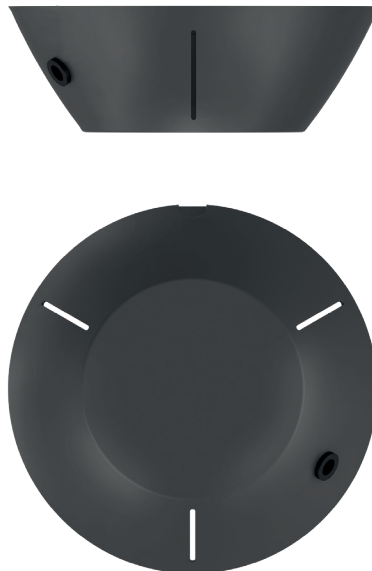

NUURA

TECHNICAL INFO

Product no.: 2032004

Type: Suspension - Indoor

Colour:

Glass: Opal White

Metal: Rock Grey

Cable: Clear

Materials:

Powder coated metal

Mouth-blown glass

Plastic cable

Dimensions:

ø800mm x 200mm

Ceiling plate: ø148mm x 50mm

Plastic cable - Length: 2500mm

Weight (armature + glass): 6900g

Packaging:

Dimensions- armature: L: 715mm x W: 715mm x H: 235mm

Dimensions - glass: 6 x L: 235mm x W: 220mm x H: 225mm

Weight: 3800g

Total weight incl. product: 10700g

Number of parcels: 7

Material: Brown cardboard.

Cleaning:

Use a soft dry cloth to clean the product.

Do not use household cleaners.

Certifications and labels:

CE - CE-certified

IP Rating - IP20

- Class II

Light source:

Socket: G9

Max wattage: 7W LED

Voltage (V): 220-240V

Recommended light source:

G9 LED 4W / 480 lumen- dimmable (Philips)

Bulbs not included

Dimmable if installed with appropriate dimmable LED light source(s) suitable for your dimmer circuit.

Light source can be added to delivery on request or via our webshop nuura.com.

For DALI compatibility, we recommend to use the Hytronik Trailing Edge Dimmer (HDD2200 DALI Dimmer) and our recommended light sources.

HDD2200 DALI Dimmer can be added to delivery on request.

Included ceiling plate: