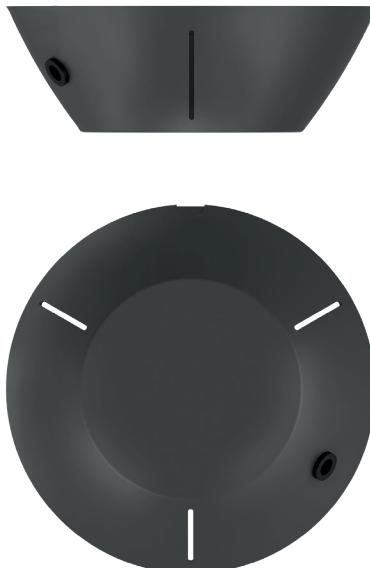

TECHNICAL INFO

Product no.: 2032003

Type: Suspension - Indoor

Colour:

Glass: Optic Clear

Metal: Rock Grey

Cable: Clear

Materials:

Powder coated metal

Mouth-blown glass

Plastic cable

Dimensions:

ø800mm x 200mm

Ceiling plate: ø148mm x 50mm

Plastic cable - Length: 2500mm

Weight (armature + glass): 6900g

Packaging:

Dimensions- armature: L: 715mm x W: 715mm x H: 235mm

Dimensions - glass: 6 x L: 235mm x W: 220mm x H: 225mm

Weight: 3800g

Total weight incl. product: 10700g

Number of parcels: 7

Material: Brown cardboard.

Cleaning:

Use a soft dry cloth to clean the product.

Do not use household cleaners.

Certifications and labels:

CE - CE-certified

IP Rating - IP20

- Class II

Light source:

Socket: G9

Max wattage: 7W LED

Voltage (V): 220-240V

Recommended light source:

G9 LED 2,6W / 300 lumen- dimmable (Philips)

Bulbs not included

Dimmable if installed with appropriate dimmable LED light source(s) suitable for your dimmer circuit.

Light source can be added to delivery on request or via our webshop nuura.com.

For DALI compatibility, we recommend to use the Hytronik Trailing Edge Dimmer (HDD2200 DALI Dimmer) and our recommended light sources.

HDD2200 DALI Dimmer can be added to delivery on request.

Included ceiling plate: