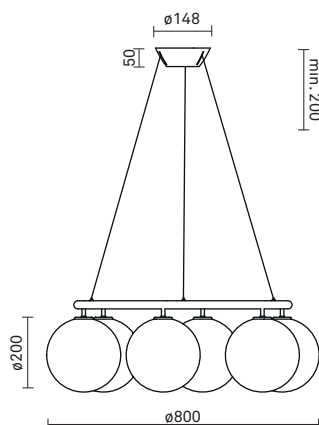

NUURA

MIIRA 6 CIRCULAR Dark Bronze/Opal White

Design: Sofie Refer, 2020. EU-model.

Miira 6 Circular in mouth-blown Opal White glass and Dark Bronze finish. Incl. Ceiling plate.

The significant details of Miira are the fine curves and thin neck that gives a graceful appearance. The Miira Collection features mouth-blown glass globes in both Opal White and Optic Clear. The Optic glass has slight variances due to the handmade process, which makes each piece unique.

Miira collection is designed with the chandelier as a centre and expands into a complete series of lights, manufactured in the highest quality.

Miira 6 Circular, comprising six mouth-blown glass domes, has a diameter of 80 cm, making it ideal to place above a dining table or sofa.

Miira collection

The Miira collection include the following products:

- **Miira 1:** Rock Grey/Brass - Opal White/Optic clear
- **Miira 3:** Rock Grey/Brass - Opal White/Optic clear
- **Miira 1 Large:** Rock Grey/Brass - Opal White/Optic Clear
- **Miira 3 Large:** Rock Grey/Brass - Opal White/Optic Clear
- **Miira 4:** Rock Grey/Brass - Opal White/Optic Clear
- **Miira 6:** Rock Grey/Brass - Opal White/Optic Clear
- **Miira 6 Large:** Rock Grey/Brass, Opal White/Optic Clear
- **Miira 6 Circular:** Dark Bronze/Brass/Rock Grey, Opal White/Optic Clear
- **Miira 8 Circular:** Dark Bronze/Brass/Rock Grey, Opal White/Optic Clear
- **Miira 13:** Rock Grey/Brass - Opal White/Optic Clear
- **Miira 13 Large:** Rock Grey/Brass, Opal White/Optic Clear
- **Miira Wall:** Rock Grey/Brass - Opal White/Optic Clear
- **Miira Table:** Rock Grey/Brass - Opal White/Optic Clear