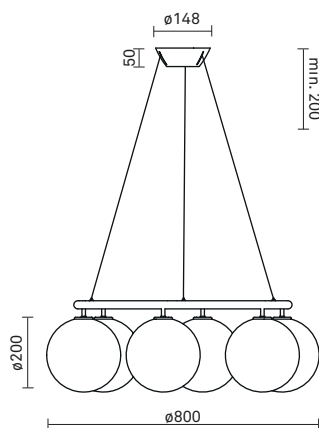

NUURA

MIIRA 6 CIRCULAR Dark Bronze/Optic Clear

Design: Sofie Refer, 2020. EU-model.

Miira 6 Circular in mouth-blown Optic Clear glass and Dark Bronze finish. Incl. Ceiling plate.

The significant details of Miira are the fine curves and thin neck that gives a graceful appearance. The Miira Collection features mouth-blown glass globes in both Opal White and Optic Clear. The Optic glass has slight variances due to the handmade process, which makes each piece unique.

Miira collection is designed with the chandelier as a centre and expands into a complete series of lights, manufactured in the highest quality.

Miira 6 Circular, comprising six mouth-blown glass domes, has a diameter of 80 cm, making it ideal to place above a dining table or sofa.

Miira collection

The Miira collection include the following products:

- **Miira 1:** Rock Grey/Brass - Opal White/Optic clear
- **Miira 3:** Rock Grey/Brass - Opal White/Optic clear
- **Miira 1 Large:** Rock Grey/Brass - Opal White/Optic Clear
- **Miira 3 Large:** Rock Grey/Brass - Opal White/Optic Clear
- **Miira 4:** Rock Grey/Brass - Opal White/Optic Clear
- **Miira 6:** Rock Grey/Brass - Opal White/Optic Clear
- **Miira 6 Large:** Rock Grey/Brass, Opal White/Optic Clear
- **Miira 6 Circular:** Dark Bronze/Brass/Rock Grey, Opal White/Optic Clear
- **Miira 8 Circular:** Dark Bronze/Brass/Rock Grey, Opal White/Optic Clear
- **Miira 13:** Rock Grey/Brass - Opal White/Optic Clear
- **Miira 13 Large:** Rock Grey/Brass, Opal White/Optic Clear
- **Miira Wall:** Rock Grey/Brass - Opal White/Optic Clear
- **Miira Table:** Rock Grey/Brass - Opal White/Optic Clear