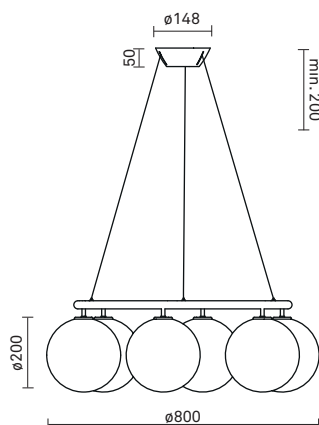

NUURA

MIIRA 6 CIRCULAR Brass/Opal White

Design: Sofie Refer, 2020. EU-model.

Miira 6 Circular in mouth-blown Opal White glass and Brass finish. Incl. Ceiling plate.

The significant details of Miira are the fine curves and thin neck that gives a graceful appearance. The Miira Collection features mouth-blown glass globes in both Opal White and Optic Clear. The Optic glass has slight variances due to the handmade process, which makes each piece unique.

Miira collection is designed with the chandelier as a centre and expands into a complete series of lights, manufactured in the highest quality.

Miira 6 Circular, comprising six mouth-blown glass domes, has a diameter of 80 cm, making it ideal to place above a dining table or sofa.

Miira collection

The Miira collection include the following products:

- **Miira 1:** Rock Grey/Brass - Opal White/Optic clear
- **Miira 3:** Rock Grey/Brass - Opal White/Optic clear
- **Miira 1 Large:** Rock Grey/Brass - Opal White/Optic Clear
- **Miira 3 Large:** Rock Grey/Brass - Opal White/Optic Clear
- **Miira 4:** Rock Grey/Brass - Opal White/Optic Clear
- **Miira 6:** Rock Grey/Brass - Opal White/Optic Clear
- **Miira 6 Large:** Rock Grey/Brass, Opal White/Optic Clear
- **Miira 6 Circular:** Dark Bronze/Brass/Rock Grey, Opal White/Optic Clear
- **Miira 8 Circular:** Dark Bronze/Brass/Rock Grey, Opal White/Optic Clear
- **Miira 13:** Rock Grey/Brass - Opal White/Optic Clear
- **Miira 13 Large:** Rock Grey/Brass, Opal White/Optic Clear
- **Miira Wall:** Rock Grey/Brass - Opal White/Optic Clear
- **Miira Table:** Rock Grey/Brass - Opal White/Optic Clear