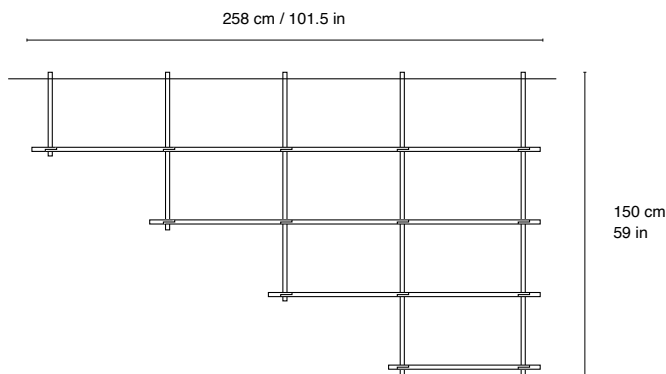

Bond Configuration FC4041 – Ceiling Mount

Bond Configuration W405 – Wall Mount