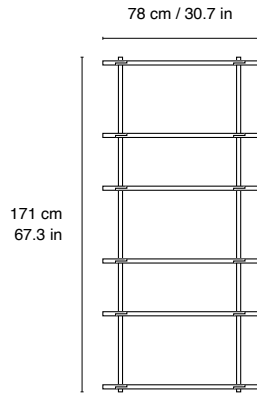

Bond Configuration W106
– Wall Mount