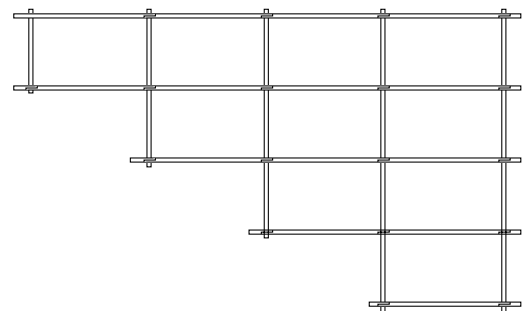

Bond Configuration W406 – Wall Mount

Bond Configuration W406D – Wall Mount

Bond Configuration FC4041 – Ceiling Mount

Bond Configuration W405 – Wall Mount

2 cm
0.7 in I

10 cm
3.9 in I

25 cm
9.8 in I

35 cm
13.7 in I

9 cm
3.5 in

60 cm
23.6 in
20 cm
7.8 in

BOND SHELVING SYSTEM

WARRANTY, CARE AND MAINTENANCE

More information on our website

SURFACE TREATMENT OVERVIEW

More information in our asset library