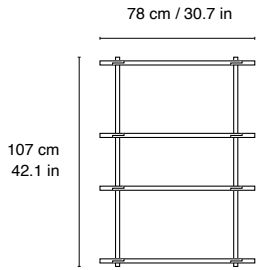

BOND SHELVING SYSTEM

Bond Configuration W103
– Wall Mount