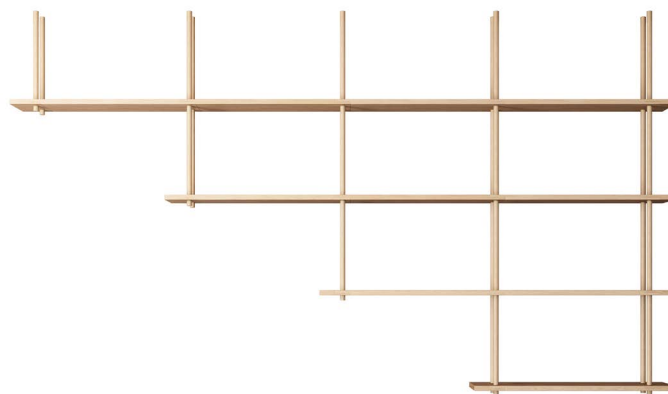

Bond SHELVING SYSTEM

Designed with MAIN

The award-winning *Bond* modular shelf system is flexible in nature – and designed to easily shape shift through house moves, life changes and a number of configurations.

DIMENSIONS

SEE DIMENSIONS CONNECTED TO LINEDRAWINGS

MATERIALS

FRAME	Solid oak, or ash, walnut or lacquered beech with metallic attachment system
LEGS	Solid oak, or ash, walnut or lacquered beech
SHELF	Solid oak, or ash, walnut or lacquered beech

SURFACES / COLORS

ASH

OAK

WALNUT

GRAPHIC

GREY

WHITE

MAIN BLUE