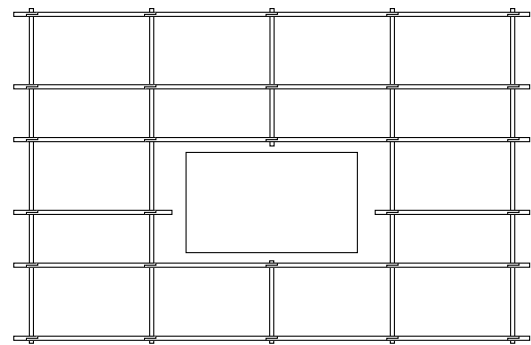

Bond Configuration W406D – Wall Mount