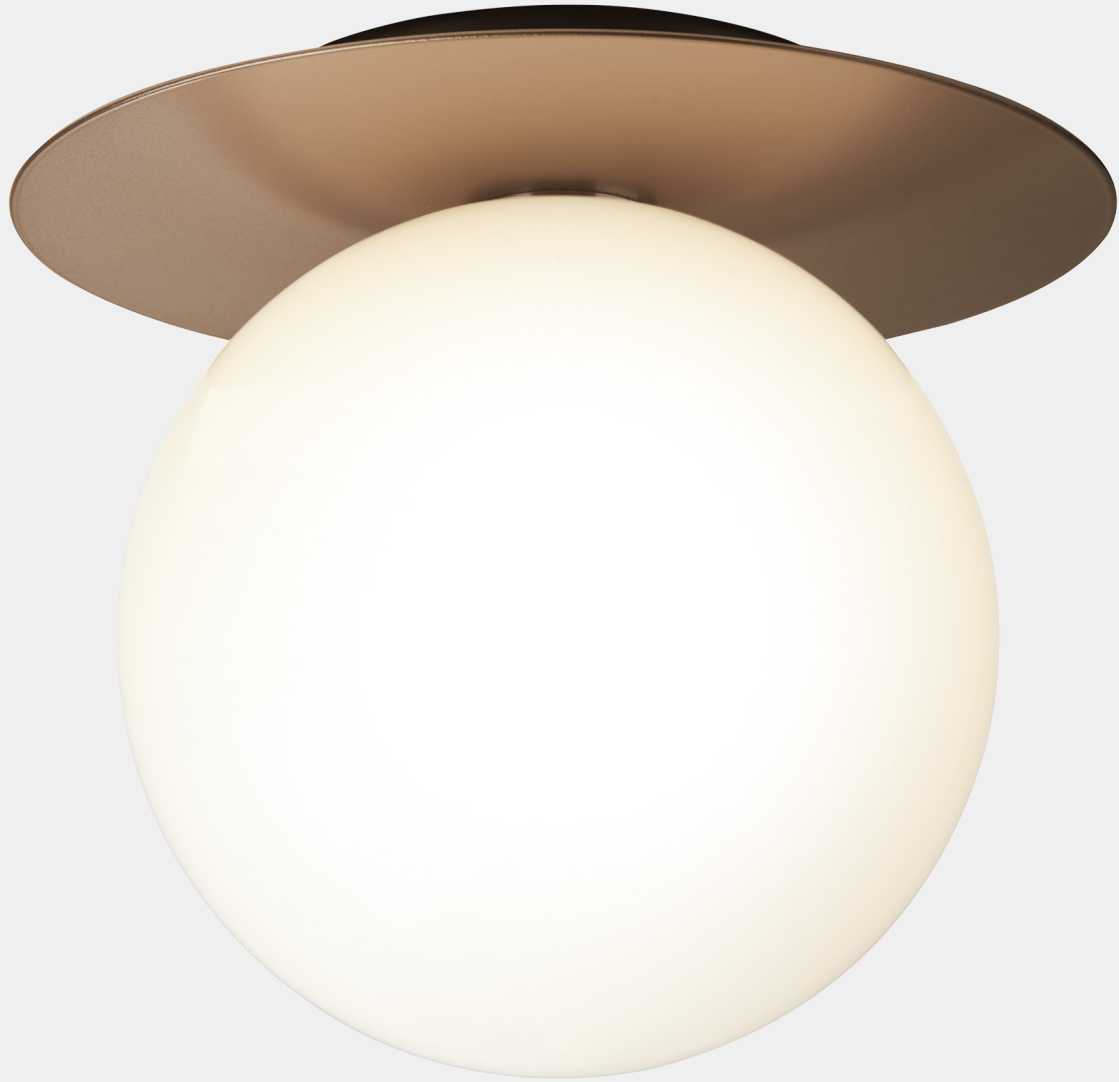

Find our recommendations [here](#)

NUURA

LIILA 1 LARGE
dark bronze / opal

Design: Sofie Refer, 2018

Liila 1 Large works well as a single lamp or grouped in a decorative formation. Liila 1 Large also suits smaller rooms, the bathroom and the entrance hall.