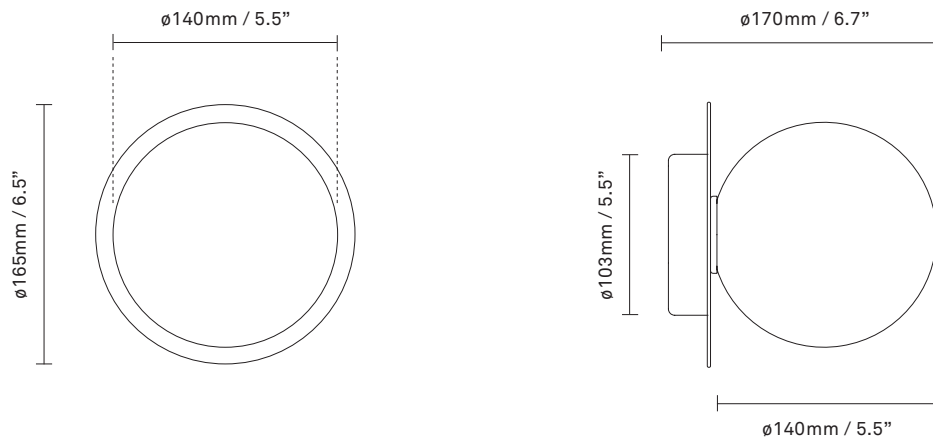

Liila 1 Medium works well as a single lamp or grouped in a decorative formation. Liila 1 Medium also suits smaller rooms, the bathroom and the entrance hall.

Explore the rest of the Liila collection on our website, [here](#)

Product no.: EU - 2046036 / US - 3046029

Certifications: CE, IP44, Class I

Type: Wall / ceiling light - indoor

For information about IP ratings, click [here](#)

Colour: Glass: opal white / Metal: dark bronze

Cleaning: Use a soft dry cloth to clean the product.
Do not use household cleaners.

Materials: Powder-coated metal, mouth-blown glass

Light source: Socket: G9
Max wattage: 7W LED
Voltage (V): 220-240V / 120V

Dimensions: 165mm / 6,5in x 170mm / 6,7in
Ceiling plate: $\varnothing$ 103mm / 4in(EU)
 $\varnothing$ 140mm / 5,5in (US)
Glass: $\varnothing$ 140 / 5,5in

Weight: Armature + glass: 1000g

See recommended light source [here](#)

Packaging: Dimensions: L: 338mm / 13,3in x W: 194mm / 7,6in x H: 175mm / 6,9in
Weight: 480g
Total weight incl. product: 1480g
Number of parcels: 1
Material: Brown cardboard

Light sources not included

Dimmable if installed with appropriate dimmable LED light source(s) suitable for your dimmer circuit.

Light source can be added to delivery on request or via our webshop at nuura.com.

Works with appropriate lighting control module. Module can be added to delivery on request.

Find our recommendations [here](#)