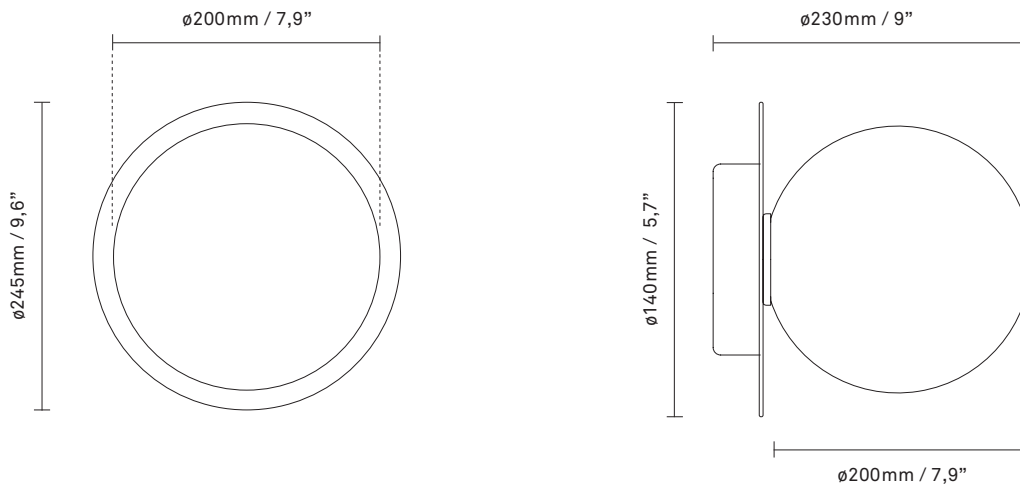

Liila 1 Large works well as a single lamp or grouped in a decorative formation. Liila 1 Large also suits smaller rooms, the bathroom and the entrance hall.

Explore the rest of the Liila collection on our website, [here](#)

Product no.: EU - 2046040 / US - 3046033

Certifications: CE, IP44, Class I

Type: Wall / ceiling light - indoor

For information about IP ratings, click [here](#)

Colour: Glass: opal white / Metal: dark bronze

Cleaning: Use a soft dry cloth to clean the product.
Do not use household cleaners.

Materials: Powder-coated metal, mouth-blown glass

Light source: Socket: G9
Max wattage: 7W LED
Voltage (V): 220-240V / 120V

Dimensions: 245mm / 9,6in x 230mm / 9in
Ceiling plate: $\varnothing$ 140mm / 5.5in(EU)
 $\varnothing$ 145mm / 5,7in (US)
Glass: $\varnothing$ 200 / 7,9in

Weight: Armature + glass: 1190g

See recommended light source [here](#)

Packaging: Dimensions: L: 523mm / 20,6in x W: 303mm / 11,9in x H: 238mm / 9,4in
Weight: 1010g
Total weight incl. product: 2200g
Number of parcels: 1
Material: Brown cardboard

Light sources not included

Dimmable if installed with appropriate dimmable LED light source(s) suitable for your dimmer circuit.

Light source can be added to delivery on request or via our webshop at [nuura.com](#).

Works with appropriate lighting control module. Module can be added to delivery on request.

Find our recommendations [here](#)