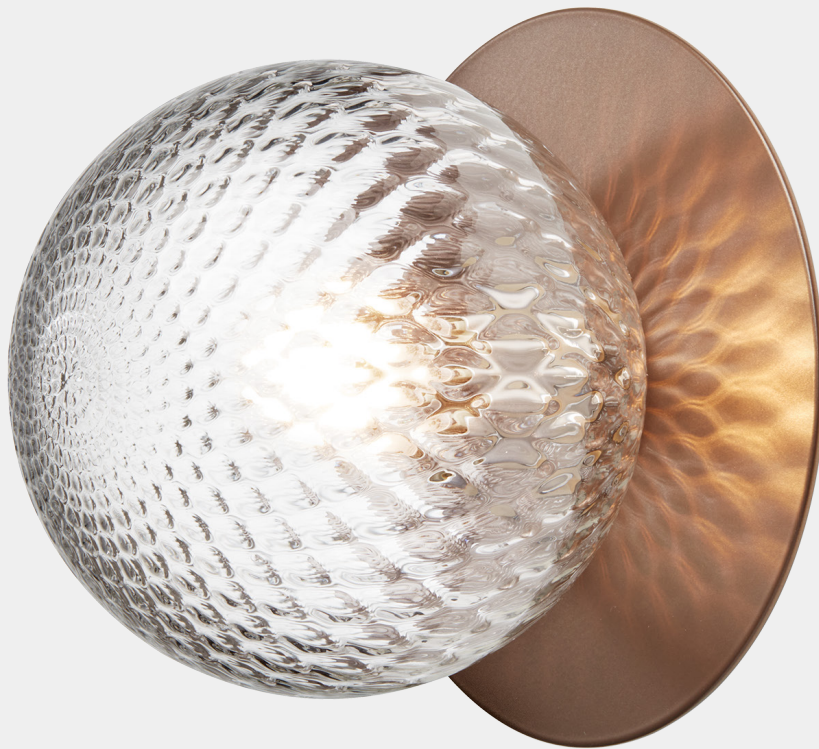

NUURA

LIILA 1 MEDIUM
dark bronze / optic clear

Design: Sofie Refer, 2018

Liila 1 Medium works well as a single lamp or grouped in a decorative formation. Liila 1 Medium also suits smaller rooms, the bathroom and the entrance hall.