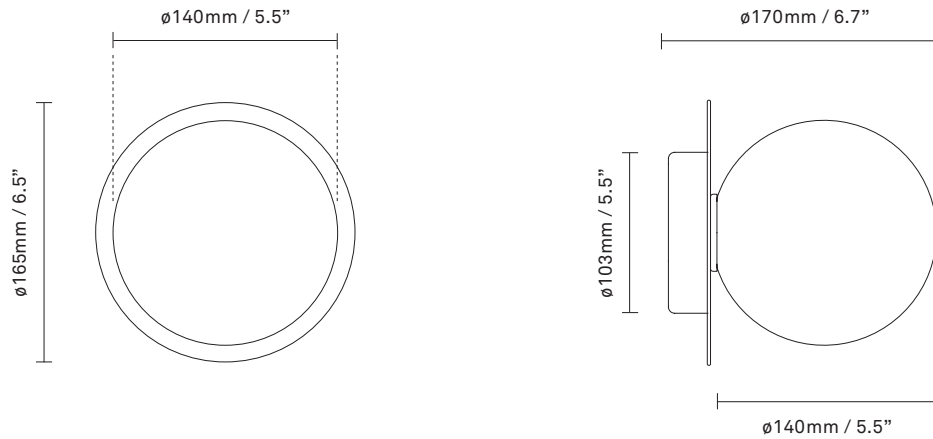

Liila 1 Medium works well as a single lamp or grouped in a decorative formation. Liila 1 Medium also suits smaller rooms, the bathroom and the entrance hall.

Explore the rest of the Liila collection on our website, [here](#)

Product no.: EU - 2046028 / US - 3046021

Certifications: CE, IP44, Class I

Type: Wall / ceiling light - indoor

For information about IP ratings, click [here](#)

Colour: Glass: opal white / Metal: black

Cleaning: Use a soft dry cloth to clean the product.
Do not use household cleaners.

Materials: Powder-coated metal, mouth-blown glass

Light source: Socket: G9
Max wattage: 7W LED
Voltage (V): 220-240V / 120V

Dimensions: 165mm / 6,5in x 170mm / 6,7in
Ceiling plate: $\varnothing$ 103mm / 4in(EU)
 $\varnothing$ 140mm / 5,5in (US)
Glass: $\varnothing$ 140 / 5,5in

See recommended light source [here](#)

Weight: Armature + glass: 1000g

Light sources not included

Packaging: Dimensions: L: 338mm / 13,3in x W:
194mm / 7,6in x H: 175mm / 6,9in
Weight: 480g
Total weight incl. product: 1480g
Number of parcels: 1
Material: Brown cardboard

Dimmable if installed with appropriate dimmable LED light source(s) suitable for your dimmer circuit.

Light source can be added to delivery on request or via our webshop at nuura.com.

Works with appropriate lighting control module. Module can be added to delivery on request.

Find our recommendations [here](#)