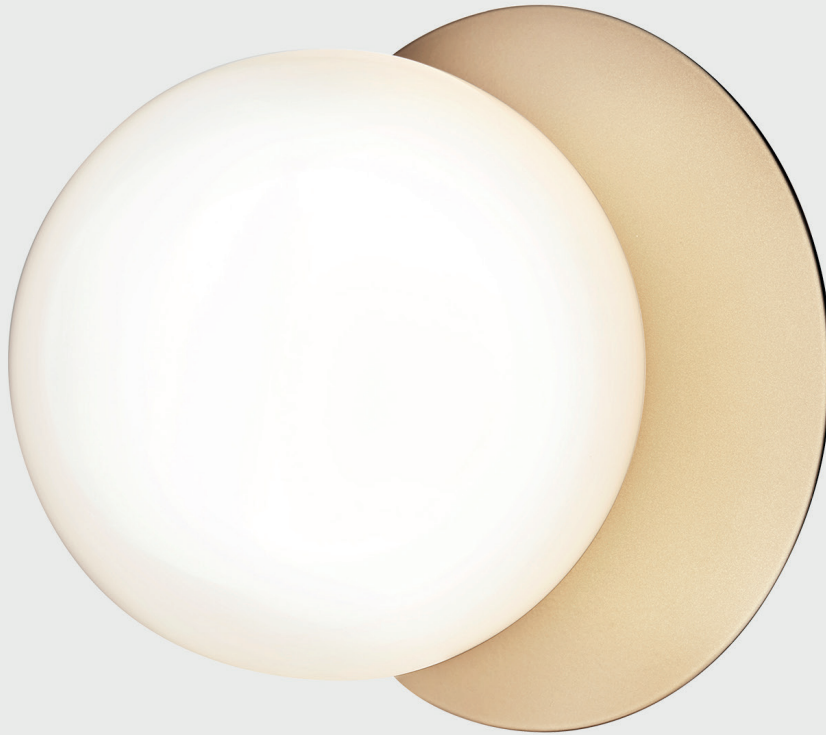

NUURA

LIILA 1 MEDIUM
nordic gold / opal

Design: Sofie Refer, 2018

Liila 1 Medium works as a single lamp or grouped in a decorative formation. Liila 1 Medium also suits smaller rooms, the bathroom and the entrance hall.