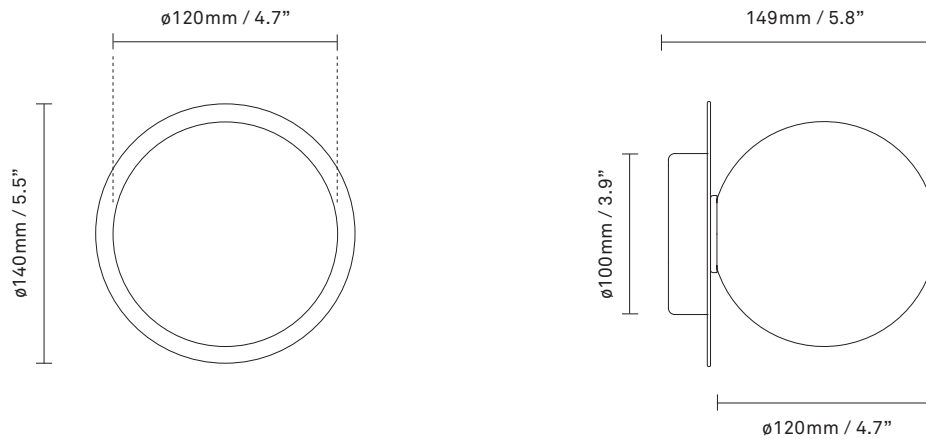

Liila 1 Small works well as a single lamp or grouped in a decorative formation. Liila 1 Small also suits smaller rooms, the bathroom and the entrance hall.

Explore the rest of the Liila collection on our website, [here](#)

Product no.: EU - 2046047

Certifications: CE, IP44

Type: Wall / ceiling light - indoor

For information about IP ratings, click [here](#)

Colour: Glass: opal white / Metal: dark bronze

Cleaning: Use a soft dry cloth to clean the product.
Do not use household cleaners.

Materials: Powder-coated metal, mouth-blown glass

Light source: Socket: G9
Max wattage: 7W LED
Voltage (V): 220-240V / 120V

Dimensions: 149mm / 5.8in x 140mm / 5.5in
Ceiling plate: ϕ 100mm / 3.9in
Glass: ϕ 120 / 4.7in

Weight: Armature + glass: 260g

See recommended light source [here](#)

Packaging: Dimensions: L: 220mm / 8.6in x W: 163mm / 6.4in x H: 163mm / 6.4in
Weight: 720g
Total weight incl. product: 980g
Number of parcels: 1
Material: Brown cardboard

Light sources not included

Dimmable if installed with appropriate dimmable LED light source(s) suitable for your dimmer circuit.

Light source can be added to delivery on request or via our webshop at [nuura.com](#).

Works with appropriate lighting control module. Module can be added to delivery on request.

Find our recommendations [here](#)