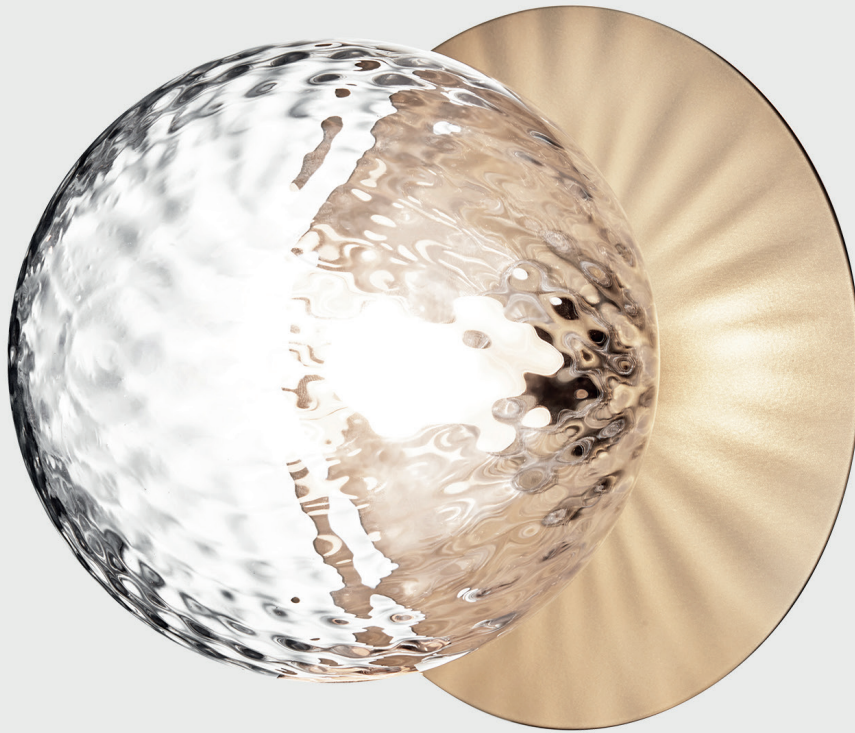

NUURA

LIILA 1 MEDIUM
nordic gold / optic clear

Design: Sofie Refer, 2018