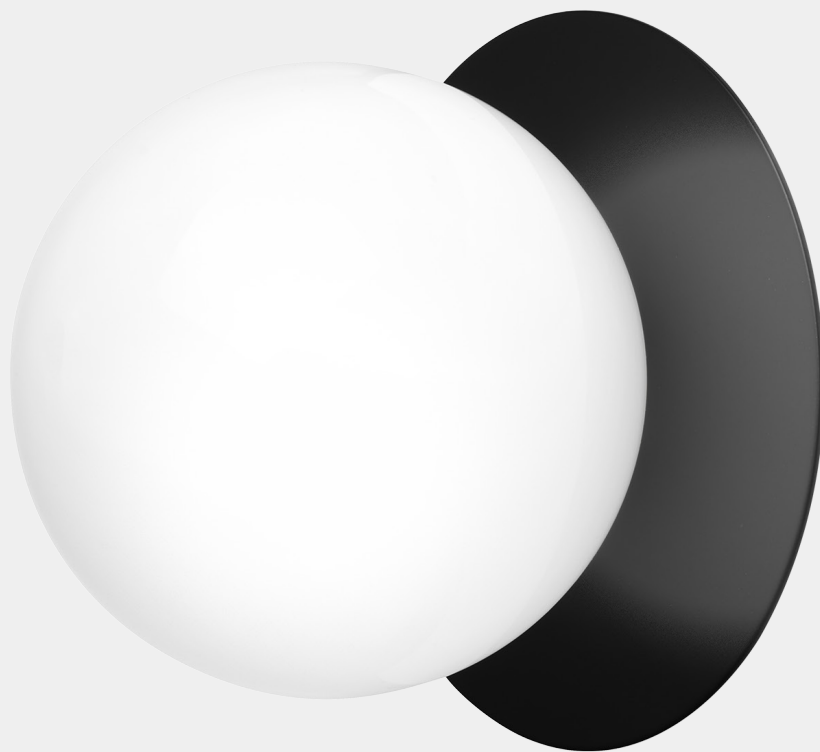

NUURA

LIILA 1 MEDIUM
black / opal

Design: Sofie Refer, 2018