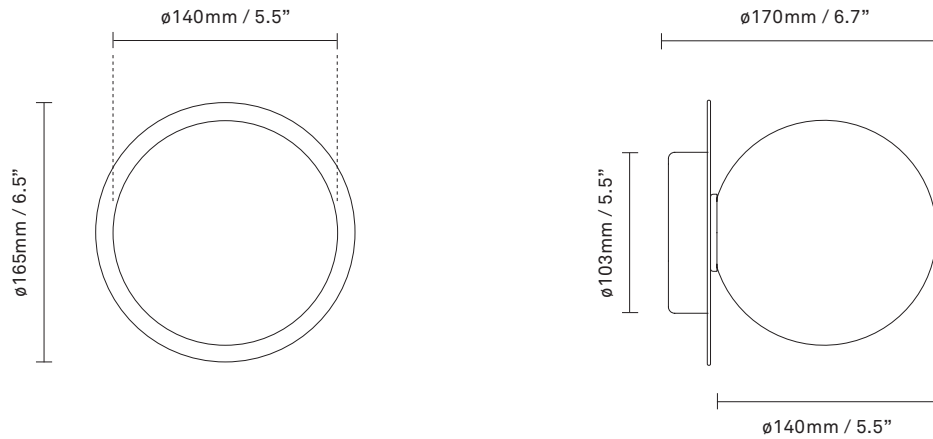

Liila 1 Medium works well as a single lamp or grouped in a decorative formation. Liila 1 Medium also suits smaller rooms, the bathroom and the entrance hall.

Explore the rest of the Liila collection on our website, [here](#)

Product no.: EU - 2046034 / US - 3046027

Certifications: CE, IP44, Class I

Type: Wall / ceiling light - indoor

For information about IP ratings, click [here](#)

Colour: Glass: optic clear / Metal: dark bronze

Cleaning: Use a soft dry cloth to clean the product.
Do not use household cleaners.

Materials: Powder-coated metal, mouth-blown glass

Light source: Socket: G9
Max wattage: 7W LED
Voltage (V): 220-240V / 120V

Dimensions: 165mm / 6,5in x 170mm / 6,7in
Ceiling plate: $\varnothing$ 103mm / 4in(EU)
 $\varnothing$ 140mm / 5,5in (US)
Glass: $\varnothing$ 140 / 5,5in

Weight: Armature + glass: 1000g

See recommended light source [here](#)

Packaging: Dimensions: L: 338mm / 13,3in x W: 194mm / 7,6in x H: 175mm / 6,9in
Weight: 480g
Total weight incl. product: 1480g
Number of parcels: 1
Material: Brown cardboard

Light sources not included

Dimmable if installed with appropriate dimmable LED light source(s) suitable for your dimmer circuit.

Light source can be added to delivery on request or via our webshop at [nuura.com](#).

Works with appropriate lighting control module. Module can be added to delivery on request.

Find our recommendations [here](#)