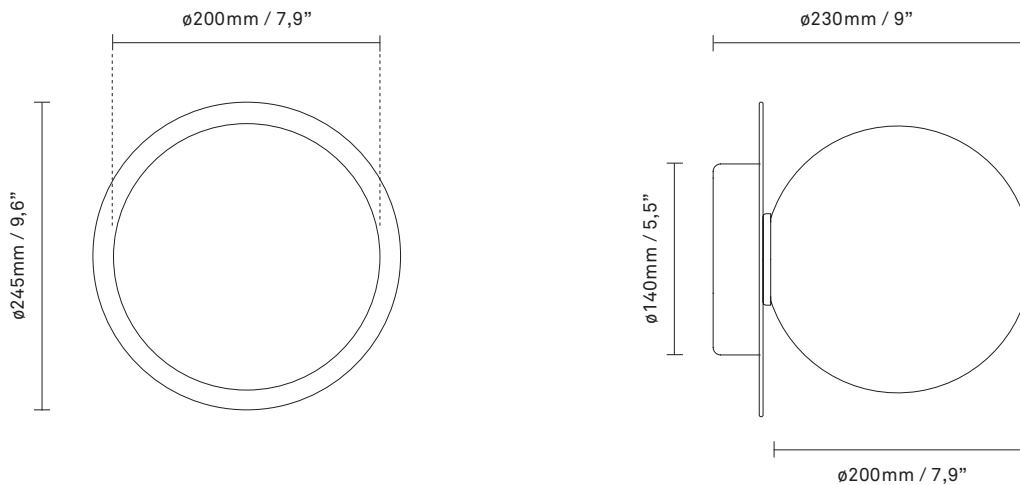

Liila 1 Large works perfectly single or grouped in a decorative formation. Liila 1 Large also suits smaller rooms, the bathroom and the entrance hall.

Explore the rest of the Liila collection on our website, [here](#)

Product no.: EU - 2046006 / US - 3046015

Certifications: CE, IP44, Class I

Type: Wall / ceiling light - indoor

For information about IP ratings, click [here](#)

Colour: Glass: opal white / Metal: nordic gold

Cleaning: Use a soft dry cloth to clean the product.
Do not use household cleaners.

Materials: Powder-coated metal, mouth-blown glass

Light source: Socket: G9
Max wattage: 7W LED
Voltage (V): 220-240V / 120V

Dimensions: 245mm / 9,6in x 230mm / 9in
Glass: $\varnothing$ 200 / 7,9in

Weight: Armature + glass: 1190g

See recommended light source [here](#)

Packaging: Dimensions: L: 523mm / 20,6in x W: 303mm / 11,9in x H: 238mm / 9,4in
Weight: 1010g
Total weight incl. product: 2200g
Number of parcels: 1
Material: Brown cardboard

Light sources not included

Dimmable if installed with appropriate dimmable LED light source(s) suitable for your dimmer circuit.

Light source can be added to delivery on request or via our webshop at [nuura.com](#).

Works with appropriate lighting control module. Module can be added to delivery on request.

Find our recommendations [here](#)