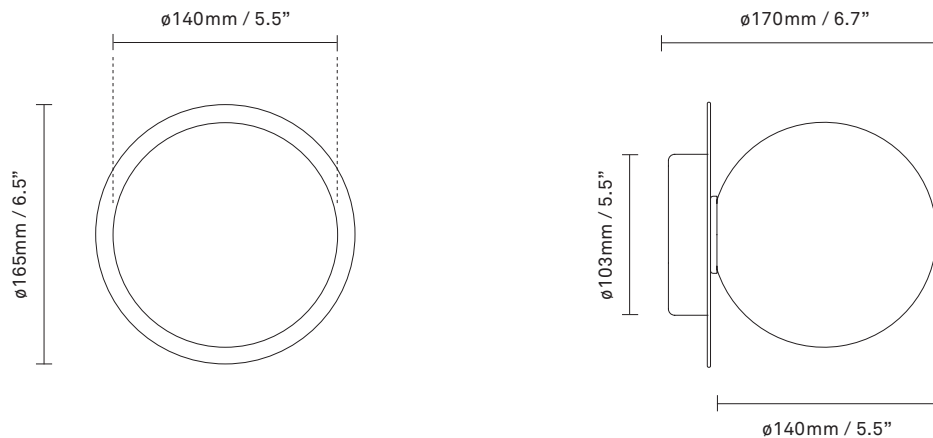

Liila 1 Medium works well as a single lamp or grouped in a decorative formation. Liila 1 Medium also suits smaller rooms, the bathroom and the entrance hall.

Explore the rest of the Liila collection on our website, [here](#)

Product no.: EU - 2046026 / US - 3046019

Certifications: CE, IP44, Class I

Type: Wall / ceiling light - indoor

For information about IP ratings, click [here](#)

Colour: Glass: optic clear / Metal: black

Cleaning: Use a soft dry cloth to clean the product.
Do not use household cleaners.

Materials: Powder-coated metal, mouth-blown glass

Light source: Socket: G9
Max wattage: 7W LED
Voltage (V): 220-240V / 120V

Dimensions: 165mm / 6,5in x 170mm / 6,7in
Ceiling plate: $\varnothing$ 103mm / 4in(EU)
 $\varnothing$ 140mm / 5,5in (US)
Glass: $\varnothing$ 140 / 5,5in

Weight: Armature + glass: 1000g

See recommended light source [here](#)

Packaging: Dimensions: L: 338mm / 13,3in x W: 194mm / 7,6in x H: 175mm / 6,9in
Weight: 480g
Total weight incl. product: 1480g
Number of parcels: 1
Material: Brown cardboard

Light sources not included

Dimmable if installed with appropriate dimmable LED light source(s) suitable for your dimmer circuit.

Light source can be added to delivery on request or via our webshop at [nuura.com](#).

Works with appropriate lighting control module. Module can be added to delivery on request.

Find our recommendations [here](#)