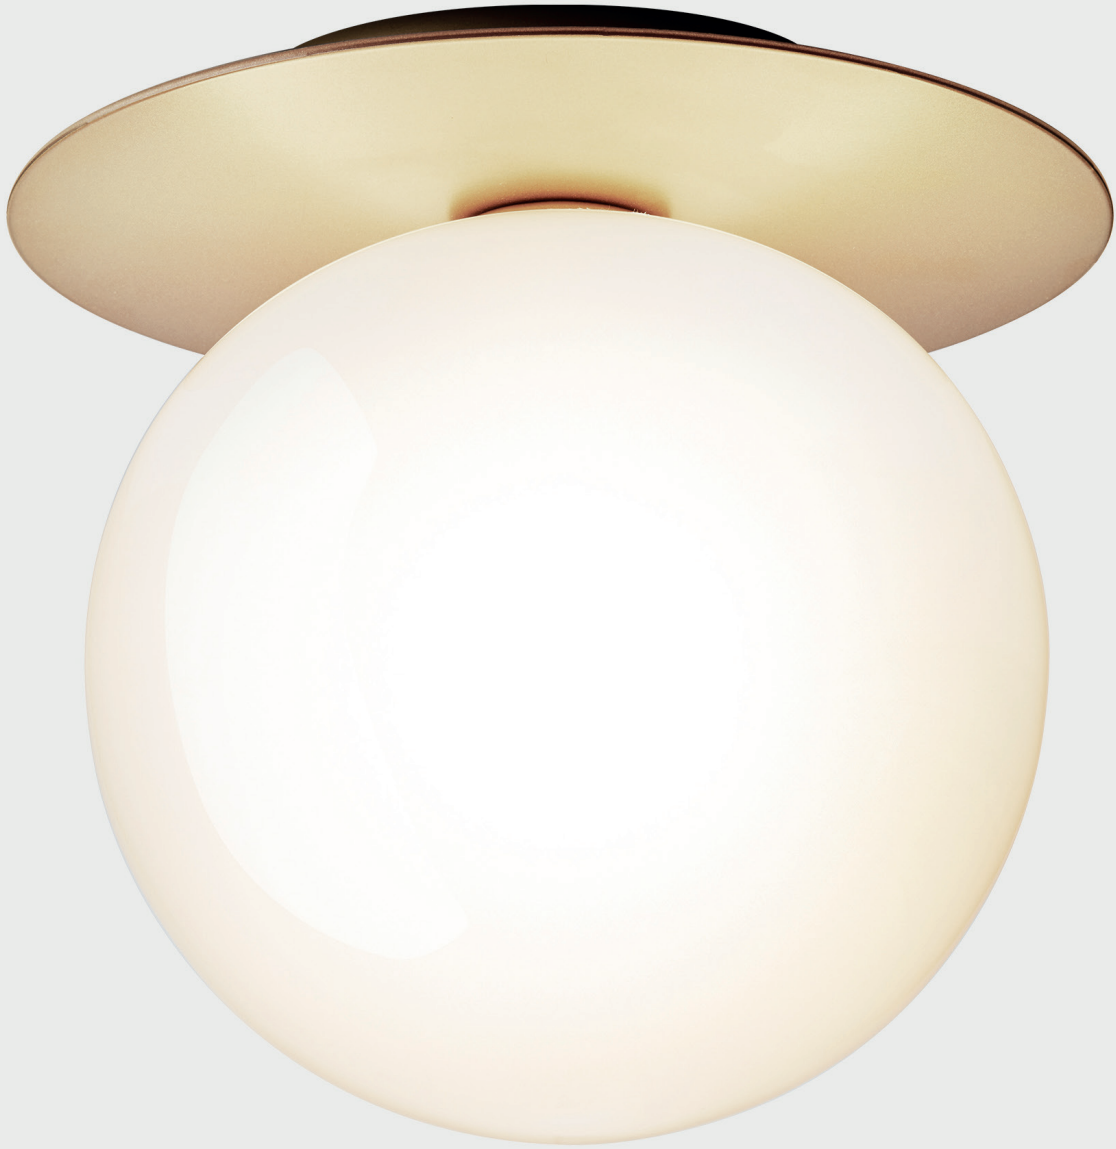

NUURA

LIILA 1 LARGE
nordic gold / opal

Design: Sofie Refer, 2018