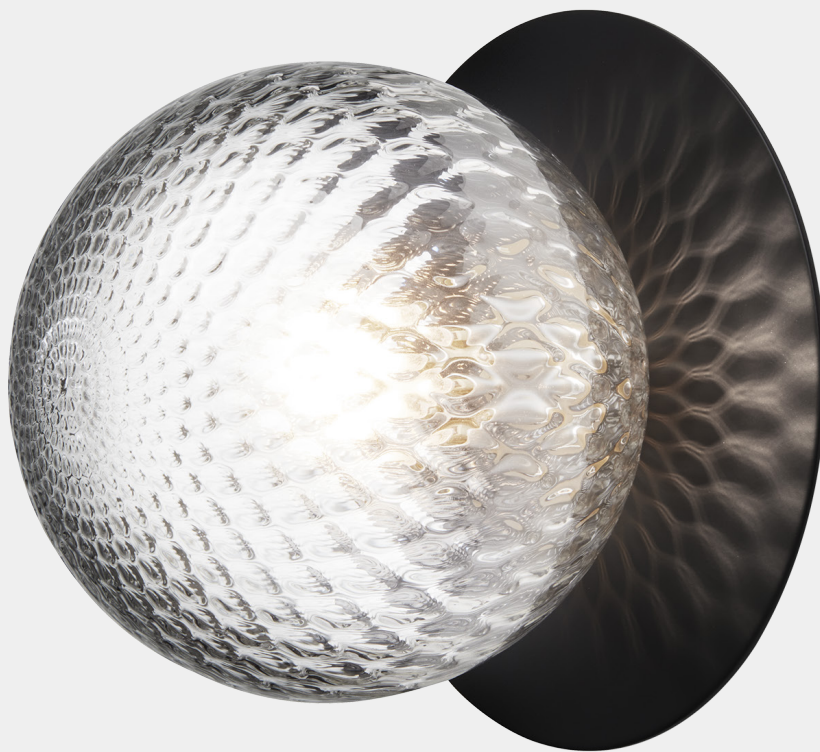

NUURA

LIILA 1 MEDIUM
black / optic clear

Design: Sofie Refer, 2018