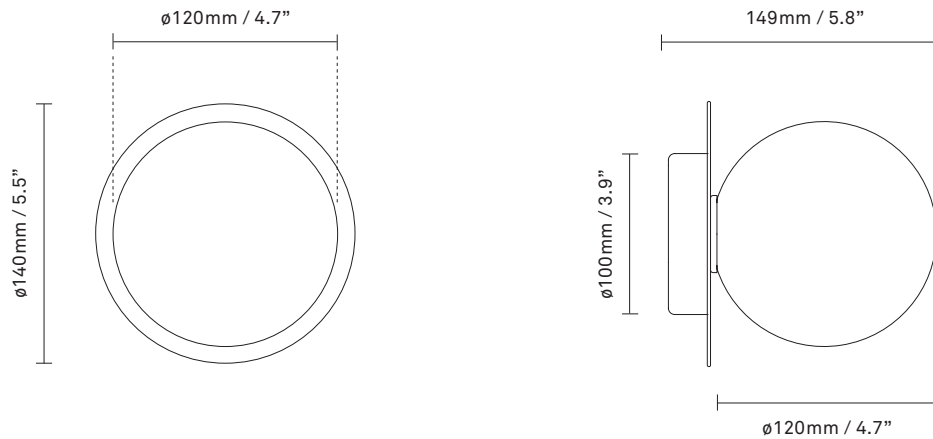

Liila 1 Small works well as a single lamp or grouped in a decorative formation. Liila 1 Small also suits smaller rooms, the bathroom and the entrance hall.

Explore the rest of the Liila collection on our website, [here](#)

Product no.: EU - 2046051

Certifications: CE, IP44

Type: Wall / ceiling light - indoor

For information about IP ratings, click [here](#)

Colour: Glass: opal white / Metal: nordic gold

Cleaning: Use a soft dry cloth to clean the product.
Do not use household cleaners.

Materials: Powder-coated metal, mouth-blown glass

Light source: Socket: G9
Max wattage: 7W LED
Voltage (V): 220-240V / 120V

Dimensions: 149mm / 5.8in x 140mm / 5.5in
Ceiling plate: $\varnothing$ 100mm / 3.9in
Glass: $\varnothing$ 120 / 4.7in

Weight: Armature + glass: 260g

See recommended light source [here](#)

Packaging: Dimensions: L: 220mm / 8.6in x W: 163mm / 6.4in x H: 163mm / 6.4in
Weight: 720g
Total weight incl. product: 980g
Number of parcels: 1
Material: Brown cardboard

Light sources not included

Dimmable if installed with appropriate dimmable LED light source(s) suitable for your dimmer circuit.

Light source can be added to delivery on request or via our webshop at [nuura.com](#).

Works with appropriate lighting control module. Module can be added to delivery on request.

Find our recommendations [here](#)