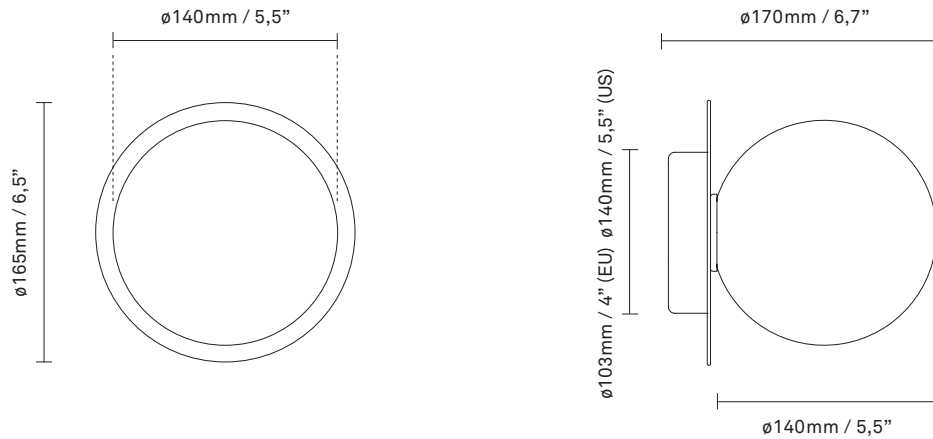

Liila 1 Medium works as a single lamp or grouped in a decorative formation. Liila 1 Medium also suits smaller rooms, the bathroom and the entrance hall.

Explore the rest of the Liila collection on our website, [here](#)

Product no.: EU - 2046002 / US - 3046011

Certifications: CE, IP44, Class I

Type: Wall / ceiling light - indoor

For information about IP ratings, click [here](#)

Colour: Glass: opal white / Metal: nordic gold

Cleaning: Use a soft dry cloth to clean the product.
Do not use household cleaners.

Materials: Powder-coated metal, mouth-blown glass

Light source: Socket: G9
Max wattage: 7W LED
Voltage (V): 220-240V / 120V

Dimensions: 165mm / 6,5in x 170mm / 6,7in
Glass: ϕ 140 / 5,5in

Weight: Armature + glass: 1000g

See recommended light source [here](#)

Packaging: Dimensions: L: 338mm / 13,3in x W: 194mm / 7,6in x H: 175mm / 6,9in
Weight: 480g
Total weight incl. product: 1480g
Number of parcels: 1
Material: Brown cardboard

Light sources not included

Dimmable if installed with appropriate dimmable LED light source(s) suitable for your dimmer circuit.

Light source can be added to delivery on request or via our webshop at [nuura.com](#).

Works with appropriate lighting control module. Module can be added to delivery on request.

Find our recommendations [here](#)