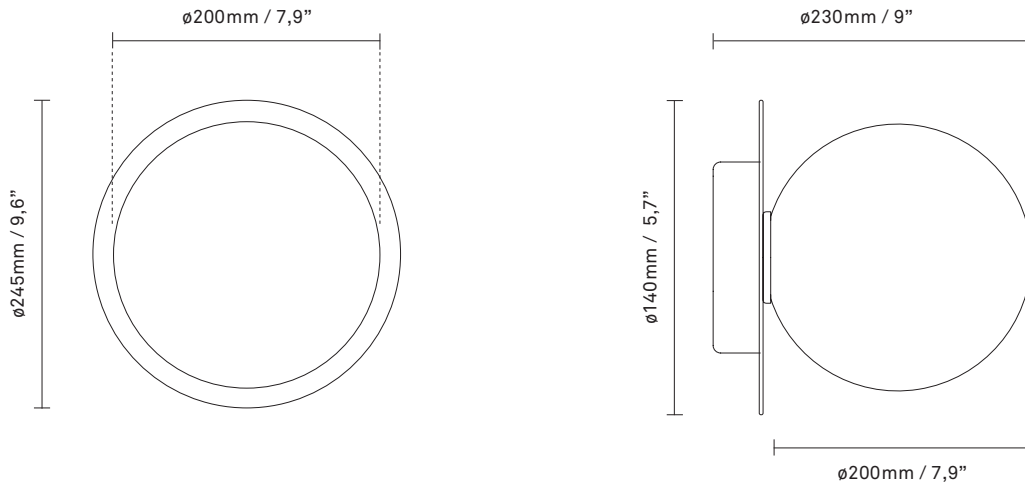

Liila 1 Large works well as a single lamp or grouped in a decorative formation. Liila 1 Large also suits smaller rooms, the bathroom and the entrance hall.

Explore the rest of the Liila collection on our website, [here](#)

Product no.: EU - 2046032 / US - 3046025

Certifications: CE, IP44, Class I

Type: Wall / ceiling light - indoor

For information about IP ratings, click [here](#)

Colour: Glass: opal white / Metal: black

Cleaning: Use a soft dry cloth to clean the product.
Do not use household cleaners.

Materials: Powder-coated metal, mouth-blown glass

Light source: Socket: G9
Max wattage: 7W LED
Voltage (V): 220-240V / 120V

Dimensions: 245mm / 9,6in x 230mm / 9in
Ceiling plate: $\varnothing$ 140mm / 5.5in(EU)
 $\varnothing$ 145mm / 5,7in (US)
Glass: $\varnothing$ 200 / 7,9in

See recommended light source [here](#)

Weight: Armature + glass: 1190g

Light sources not included

Packaging: Dimensions: L: 523mm / 20,6in x W: 303mm / 11,9in x H: 238mm / 9,4in
Weight: 1010g
Total weight incl. product: 2200g
Number of parcels: 1
Material: Brown cardboard

Dimmable if installed with appropriate dimmable LED light source(s) suitable for your dimmer circuit.

Light source can be added to delivery on request or via our webshop at [nuura.com](#).

Works with appropriate lighting control module. Module can be added to delivery on request.

Find our recommendations [here](#)