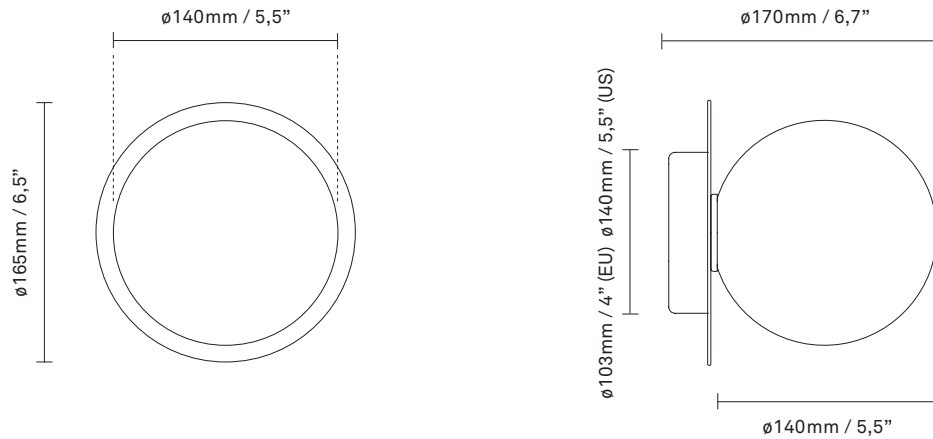

Liila 1 Medium works perfectly single or grouped in a decorative formation. Liila 1 Medium also suits smaller rooms, the bathroom and the entrance hall.

Explore the rest of the Liila collection on our website, [here](#)

Product no.: EU - 2046004 / US - 3046013

Certifications: CE, IP44, Class I

Type: Wall / ceiling light - indoor

For information about IP ratings, click [here](#)

Colour: Glass: opal white / Metal: light silver

Cleaning: Use a soft dry cloth to clean the product.
Do not use household cleaners.

Materials: Powder-coated metal, mouth-blown glass

Light source: Socket: G9
Max wattage: 7W LED
Voltage (V): 220-240V / 120V

Dimensions: 165mm / 6,5in x 170mm / 6,7in
Glass: ϕ 140 / 5,5in

Weight: Armature + glass: 1000g

See recommended light source [here](#)

Packaging: Dimensions: L: 338mm / 13,3in x W: 194mm / 7,6in x H: 175mm / 6,9in
Weight: 480g
Total weight incl. product: 1480g
Number of parcels: 1
Material: Brown cardboard

Light sources not included

Dimmable if installed with appropriate dimmable LED light source(s) suitable for your dimmer circuit.

Light source can be added to delivery on request or via our webshop at [nuura.com](#).

Works with appropriate lighting control module. Module can be added to delivery on request.

Find our recommendations [here](#)