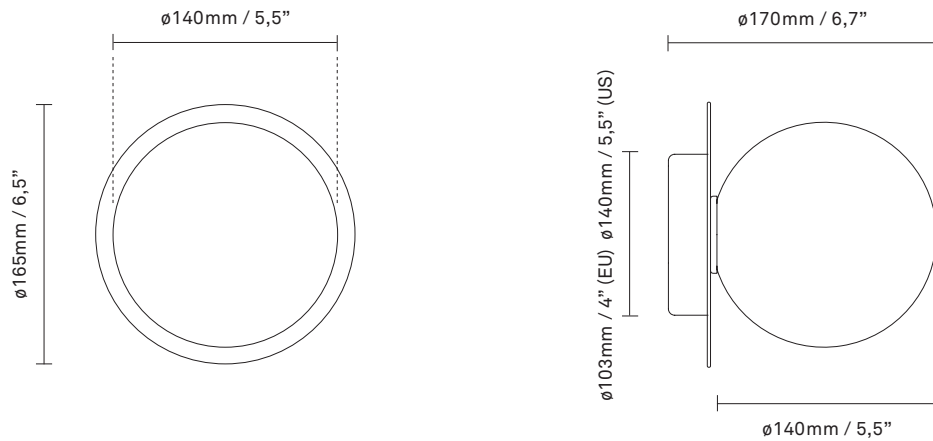

Liila 1 Medium works perfectly single or grouped in a decorative formation. Liila 1 Medium also suits smaller rooms, the bathroom and the entrance hall.

Explore the rest of the Liila collection on our website, [here](#)

Product no.: EU - 2046007 / US - 3046012

Certifications: CE, IP44, Class I

Type: Wall / ceiling light - indoor

For information about IP ratings, click [here](#)

Colour: Glass: optic clear / Metal: light silver

Cleaning: Use a soft dry cloth to clean the product.
Do not use household cleaners.

Materials: Powder-coated metal, mouth-blown glass

Light source: Socket: G9
Max wattage: 7W LED
Voltage (V): 220-240V / 120V

Dimensions: 165mm / 6,5in x 170mm / 6,7in
Glass: ϕ 140 / 5,5in

Weight: Armature + glass: 1000g

See recommended light source [here](#)

Packaging: Dimensions: L: 338mm / 13,3in x W: 194mm / 7,6in x H: 175mm / 6,9in
Weight: 480g
Total weight incl. product: 1480g
Number of parcels: 1
Material: Brown cardboard

Light sources not included

Dimmable if installed with appropriate dimmable LED light source(s) suitable for your dimmer circuit.

Light source can be added to delivery on request or via our webshop at [nuura.com](#).

Works with appropriate lighting control module. Module can be added to delivery on request.

Find our recommendations [here](#)