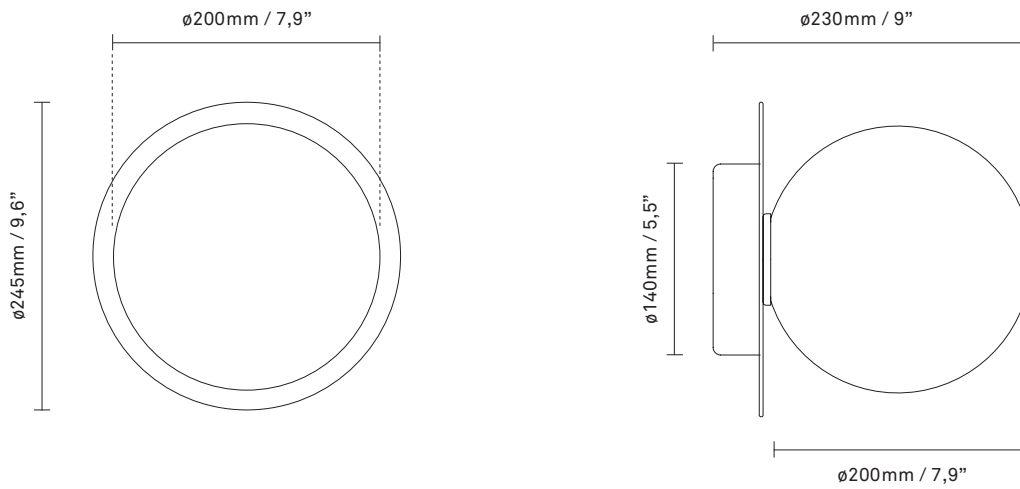

Liila 1 Large works perfectly single or grouped in a decorative formation. Liila 1 Large also suits smaller rooms, the bathroom and the entrance hall.

Explore the rest of the Liila collection on our website, [here](#)

Product no.: EU - 2046007 / US - 3046016

Certifications: CE, IP44, Class I

Type: Wall / ceiling light - indoor

For information about IP ratings, click [here](#)

Colour: Glass: optic clear / Metal: light silver

Cleaning: Use a soft dry cloth to clean the product.
Do not use household cleaners.

Materials: Powder-coated metal, mouth-blown glass

Light source: Socket: G9
Max wattage: 7W LED
Voltage (V): 220-240V / 120V

Dimensions: 245mm / 9,6in x 230mm / 9in
Glass: $\varnothing$ 200 / 7,9in

Weight: Armature + glass: 1190g

See recommended light source [here](#)

Packaging: Dimensions: L: 523mm / 20,6in x W: 303mm / 11,9in x H: 238mm / 9,4in
Weight: 1010g
Total weight incl. product: 2200g
Number of parcels: 1
Material: Brown cardboard

Light sources not included

Dimmable if installed with appropriate dimmable LED light source(s) suitable for your dimmer circuit.

Light source can be added to delivery on request or via our webshop at [nuura.com](#).

Works with appropriate lighting control module. Module can be added to delivery on request.

Find our recommendations [here](#)