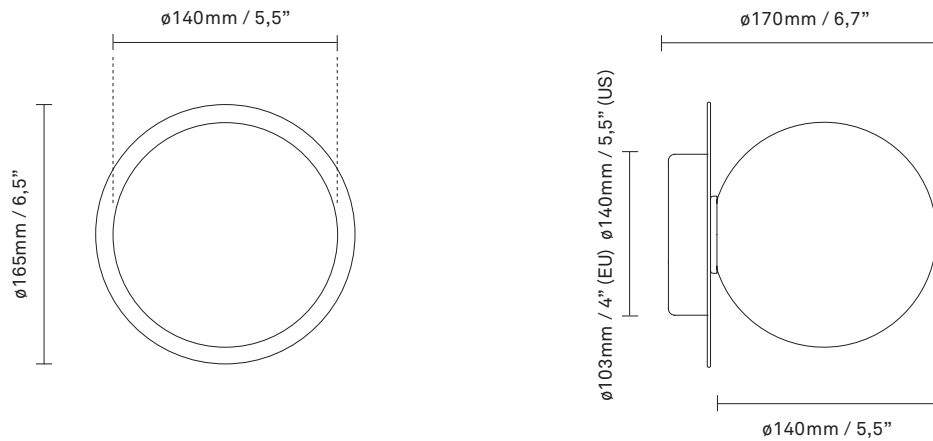

Liila 1 Medium works perfectly single or grouped in a decorative formation. Liila 1 Medium also suits smaller rooms, the bathroom and the entrance hall.

Explore the rest of the Liila collection on our website, [here](#)

Product no.: EU - 2046001 / US - 3046010

Certifications: CE, IP44, Class I

Type: Wall / ceiling light - indoor

For information about IP ratings, click [here](#)

Colour: Glass: optic clear / Metal: nordic gold

Cleaning: Use a soft dry cloth to clean the product.
Do not use household cleaners.

Materials: Powder-coated metal, mouth-blown glass

Light source: Socket: G9
Max wattage: 7W LED
Voltage (V): 220-240V / 120V

Dimensions: 165mm / 6,5in x 170mm / 6,7in
Glass: ϕ 140 / 5,5in

Weight: Armature + glass: 1000g

See recommended light source [here](#)

Packaging: Dimensions: L: 338mm / 13,3in x W: 194mm / 7,6in x H: 175mm / 6,9in
Weight: 480g
Total weight incl. product: 1480g
Number of parcels: 1
Material: Brown cardboard

Light sources not included

Dimmable if installed with appropriate dimmable LED light source(s) suitable for your dimmer circuit.

Light source can be added to delivery on request or via our webshop at [nuura.com](#).

Works with appropriate lighting control module. Module can be added to delivery on request.

Find our recommendations [here](#)