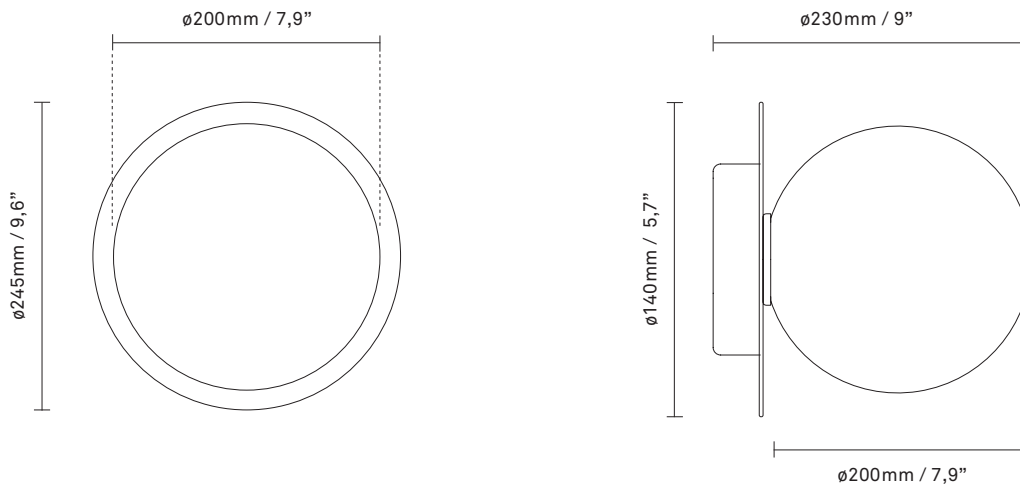

Liila 1 Large works well as a single lamp or grouped in a decorative formation. Liila 1 Large also suits smaller rooms, the bathroom and the entrance hall.

Explore the rest of the Liila collection on our website, [here](#)

Product no.: EU - 2046030 / US - 3046023

Certifications: CE, IP44, Class I

Type: Wall / ceiling light - indoor

For information about IP ratings, click [here](#)

Colour: Glass: optic clear / Metal: black

Cleaning: Use a soft dry cloth to clean the product.
Do not use household cleaners.

Materials: Powder-coated metal, mouth-blown glass

Light source: Socket: G9
Max wattage: 7W LED
Voltage (V): 220-240V / 120V

Dimensions: 245mm / 9,6in x 230mm / 9in
Ceiling plate: $\varnothing$ 140mm / 5.5in(EU)
 $\varnothing$ 145mm / 5,7in (US)
Glass: $\varnothing$ 200 / 7,9in

Weight: Armature + glass: 1190g

See recommended light source [here](#)

Packaging: Dimensions: L: 523mm / 20,6in x W: 303mm / 11,9in x H: 238mm / 9,4in
Weight: 1010g
Total weight incl. product: 2200g
Number of parcels: 1
Material: Brown cardboard

Light sources not included

Dimmable if installed with appropriate dimmable LED light source(s) suitable for your dimmer circuit.

Light source can be added to delivery on request or via our webshop at [nuura.com](#).

Works with appropriate lighting control module. Module can be added to delivery on request.

Find our recommendations [here](#)