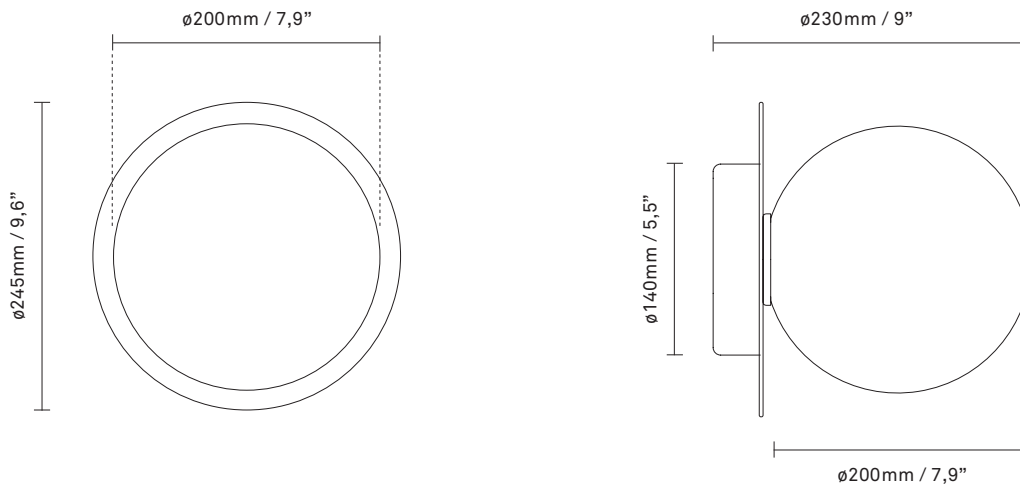

Liila 1 Large works perfectly single or grouped in a decorative formation. Liila 1 Large also suits smaller rooms, the bathroom and the entrance hall.

Explore the rest of the Liila collection on our website, [here](#)

Product no.: EU - 2046008 / US - 3046017

Type: Wall / ceiling light - indoor

Colour: Glass: opal white / Metal: light silver

Materials: Powder-coated metal, mouth-blown glass

Dimensions: 245mm / 9,6in x 230mm / 9in
Glass: $\varnothing$ 200 / 7,9in

Weight: Armature + glass: 1190g

Packaging: Dimensions: L: 523mm / 20,6in x W: 303mm / 11,9in x H: 238mm / 9,4in
Weight: 1010g
Total weight incl. product: 2200g
Number of parcels: 1
Material: Brown cardboard

Certifications: CE, IP44, Class I

For information about IP ratings, click [here](#)

Cleaning: Use a soft dry cloth to clean the product.
Do not use household cleaners.

Light source: Socket: G9
Max wattage: 7W LED
Voltage (V): 220-240V / 120V

See recommended light source [here](#)

Light sources not included

Dimmable if installed with appropriate dimmable LED light source(s) suitable for your dimmer circuit.

Light source can be added to delivery on request or via our webshop at [nuura.com](#).

Works with appropriate lighting control module. Module can be added to delivery on request.

Find our recommendations [here](#)