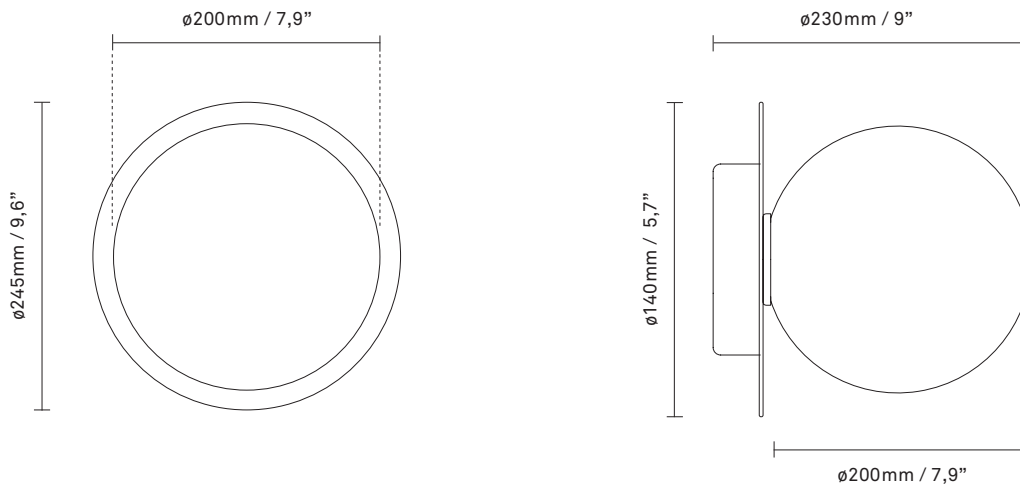

Liila 1 Large works well as a single lamp or grouped in a decorative formation. Liila 1 Large also suits smaller rooms, the bathroom and the entrance hall.

Explore the rest of the Liila collection on our website, [here](#)

Product no.: EU - 2046038 / US - 3046031

Certifications: CE, IP44, Class I

Type: Wall / ceiling light - indoor

For information about IP ratings, click [here](#)

Colour: Glass: optic clear / Metal: dark bronze

Cleaning: Use a soft dry cloth to clean the product.
Do not use household cleaners.

Materials: Powder-coated metal, mouth-blown glass

Light source: Socket: G9
Max wattage: 7W LED
Voltage (V): 220-240V / 120V

Dimensions: 245mm / 9,6in x 230mm / 9in
Ceiling plate: $\varnothing$ 140mm / 5.5in(EU)
 $\varnothing$ 145mm / 5,7in (US)
Glass: $\varnothing$ 200 / 7,9in

Weight: Armature + glass: 1190g

See recommended light source [here](#)

Packaging: Dimensions: L: 523mm / 20,6in x W: 303mm / 11,9in x H: 238mm / 9,4in
Weight: 1010g
Total weight incl. product: 2200g
Number of parcels: 1
Material: Brown cardboard

Light sources not included

Dimmable if installed with appropriate dimmable LED light source(s) suitable for your dimmer circuit.

Light source can be added to delivery on request or via our webshop at [nuura.com](#).

Works with appropriate lighting control module. Module can be added to delivery on request.

Find our recommendations [here](#)