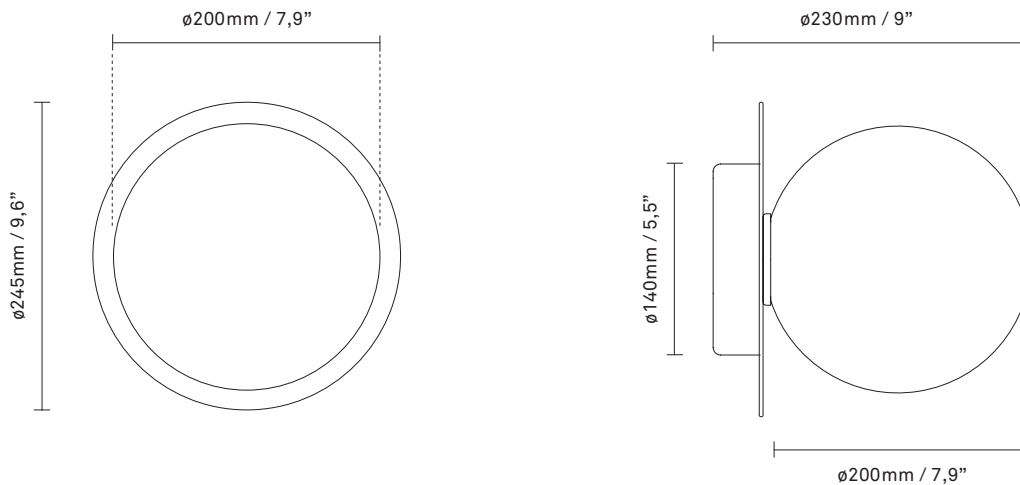

Liila 1 Large works perfectly single or grouped in a decorative formation. Liila 1 Large also suits smaller rooms, the bathroom and the entrance hall.

Explore the rest of the Liila collection on our website, [here](#)

Product no.: EU - 2046005 / US - 3046014

Certifications: CE, IP44, Class I

Type: Wall / ceiling light - indoor

For information about IP ratings, click [here](#)

Colour: Glass: optic clear / Metal: nordic gold

Cleaning: Use a soft dry cloth to clean the product.
Do not use household cleaners.

Materials: Powder-coated metal, mouth-blown glass

Light source: Socket: G9
Max wattage: 7W LED
Voltage (V): 220-240V / 120V

Dimensions: 245mm / 9,6in x 230mm / 9in
Glass: $\varnothing$ 200 / 7,9in

Weight: Armature + glass: 1190g

See recommended light source [here](#)

Packaging: Dimensions: L: 523mm / 20,6in x W: 303mm / 11,9in x H: 238mm / 9,4in
Weight: 1010g
Total weight incl. product: 2200g
Number of parcels: 1
Material: Brown cardboard

Light sources not included

Dimmable if installed with appropriate dimmable LED light source(s) suitable for your dimmer circuit.

Light source can be added to delivery on request or via our webshop at [nuura.com](#).

Works with appropriate lighting control module. Module can be added to delivery on request.

Find our recommendations [here](#)