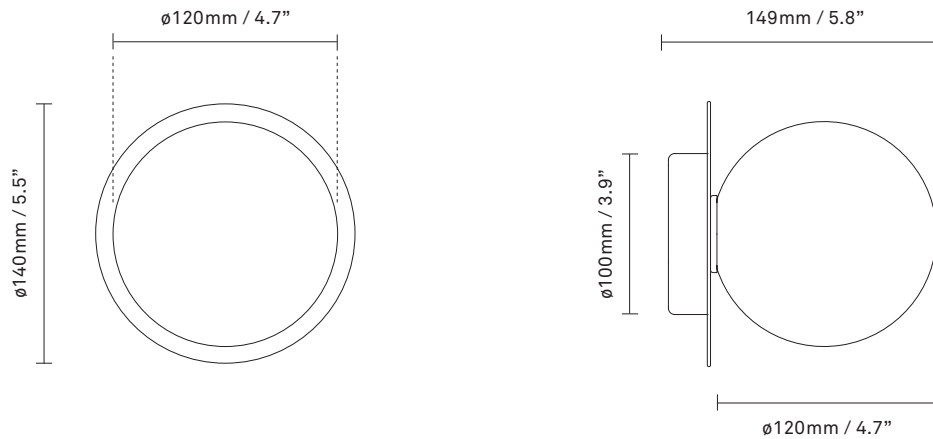

Liila 1 Small works well as a single lamp or grouped in a decorative formation. Liila 1 Small also suits smaller rooms, the bathroom and the entrance hall.

Explore the rest of the Liila collection on our website, [here](#)

Product no.: EU - 2046045

Certifications: CE, IP44

Type: Wall / ceiling light - indoor

For information about IP ratings, click [here](#)

Colour: Glass: optic clear / Metal: dark bronze

Cleaning: Use a soft dry cloth to clean the product.
Do not use household cleaners.

Materials: Powder-coated metal, mouth-blown glass

Light source: Socket: G9
Max wattage: 7W LED
Voltage (V): 220-240V / 120V

Dimensions: 149mm / 5.8in x 140mm / 5.5in
Ceiling plate: $\varnothing$ 100mm / 3.9in
Glass: $\varnothing$ 120 / 4.7in

Weight: Armature + glass: 260g

See recommended light source [here](#)

Packaging: Dimensions: L: 220mm / 8.6in x W: 163mm / 6.4in x H: 163mm / 6.4in
Weight: 720g
Total weight incl. product: 980g
Number of parcels: 1
Material: Brown cardboard

Light sources not included

Dimmable if installed with appropriate dimmable LED light source(s) suitable for your dimmer circuit.

Light source can be added to delivery on request or via our webshop at [nuura.com](#).

Works with appropriate lighting control module. Module can be added to delivery on request.

Find our recommendations [here](#)