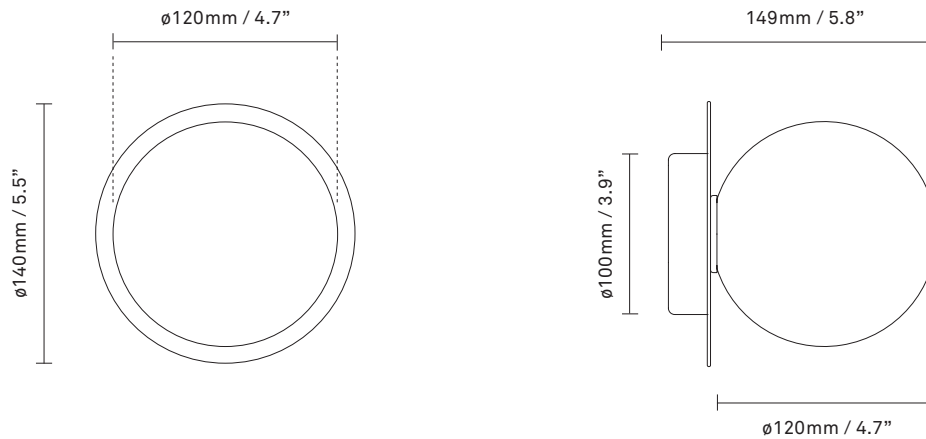

Liila 1 Small works well as a single lamp or grouped in a decorative formation. Liila 1 Small also suits smaller rooms, the bathroom and the entrance hall.

Explore the rest of the Liila collection on our website, [here](#)

Product no.: EU - 2046041

Certifications: CE, IP44

Type: Wall / ceiling light - indoor

For information about IP ratings, click [here](#)

Colour: Glass: optic clear / Metal: black

Cleaning: Use a soft dry cloth to clean the product.
Do not use household cleaners.

Materials: Powder-coated metal, mouth-blown glass

Light source: Socket: G9
Max wattage: 7W LED
Voltage (V): 220-240V / 120V

Dimensions: 149mm / 5.8in x 140mm / 5.5in
Ceiling plate: $\varnothing$ 100mm / 3.9in
Glass: $\varnothing$ 120 / 4.7in

Weight: Armature + glass: 260g

See recommended light source [here](#)

Packaging: Dimensions: L: 220mm / 8.6in x W: 163mm / 6.4in x H: 163mm / 6.4in
Weight: 720g
Total weight incl. product: 980g
Number of parcels: 1
Material: Brown cardboard

Light sources not included

Dimmable if installed with appropriate dimmable LED light source(s) suitable for your dimmer circuit.

Light source can be added to delivery on request or via our webshop at [nuura.com](#).

Works with appropriate lighting control module. Module can be added to delivery on request.

Find our recommendations [here](#)