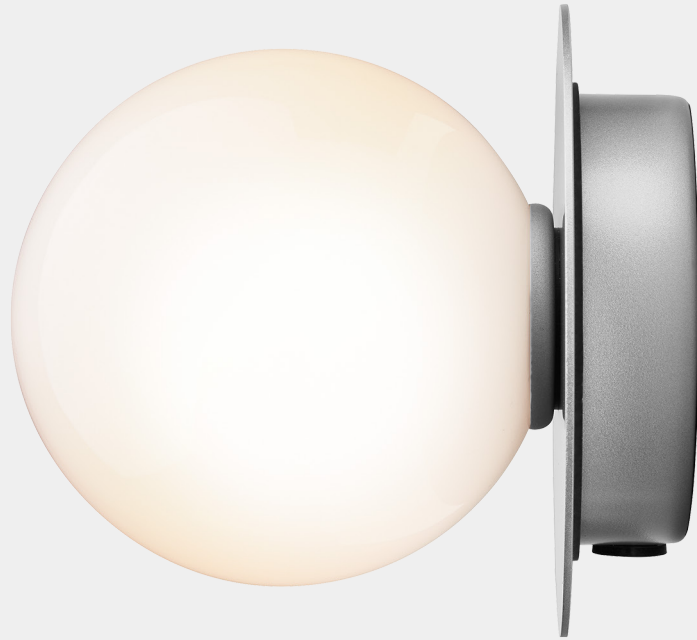

Works with appropriate lighting control module. Module can be added to delivery on request.

Find our recommendations [here](#)

NUURA

LIILA 1 SMALL
dark bronze / optic clear

Design: Sofie Refer, 2022

Liila 1 Small works well as a single lamp or grouped in a decorative formation. Liila 1 Small also suits smaller rooms, the bathroom and the entrance hall.

Dimensions: 149mm / 5.8in x 140mm / 5.5in
Ceiling plate: \varnothing 100mm / 3.9in
Glass: \varnothing 120 / 4.7in

Weight: Armature + glass: 260g

See recommended light source [here](#)

Packaging: Dimensions: L: 220mm / 8.6in x W: 163mm / 6.4in x H: 163mm / 6.4in
Weight: 720g
Total weight incl. product: 980g
Number of parcels: 1
Material: Brown cardboard

Works with appropriate lighting control module. Module can be added to delivery on request.

Find our recommendations [here](#)

NUURA

LIILA 1 SMALL
light silver / opal

Design: Sofie Refer, 2022

Liila 1 Small works well as a single lamp or grouped in a decorative formation. Liila 1 Small also suits smaller rooms, the bathroom and the entrance hall.

Explore the rest of the Liila collection on our website, [here](#)

Product no.: EU - 2046055

Certifications: CE, IP44

Type: Wall / ceiling light - indoor

For information about IP ratings, click [here](#)

Colour: Glass: opal white / Metal: light silver