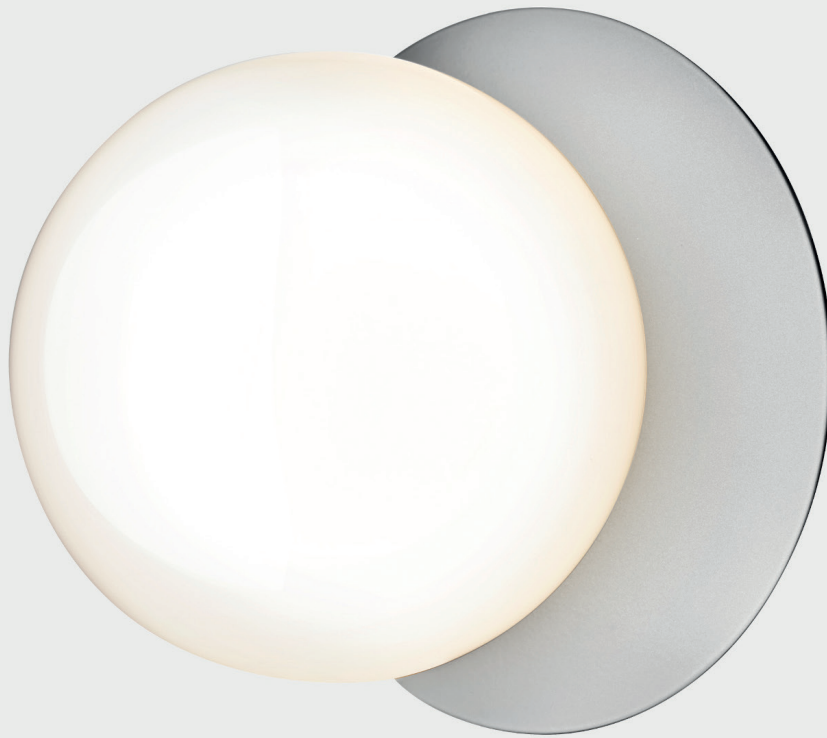

NUURA

LIILA 1 MEDIUM
light silver / opal

Design: Sofie Refer, 2018