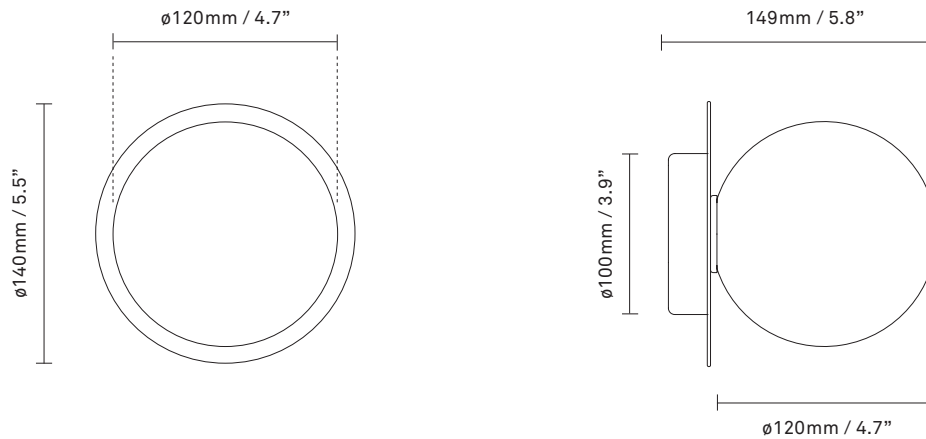

Liila 1 Small works well as a single lamp or grouped in a decorative formation. Liila 1 Small also suits smaller rooms, the bathroom and the entrance hall.

Explore the rest of the Liila collection on our website, [here](#)

Product no.: EU - 2046049

Certifications: CE, IP44

Type: Wall / ceiling light - indoor

For information about IP ratings, click [here](#)

Colour: Glass: optic clear / Metal: nordic gold

Cleaning: Use a soft dry cloth to clean the product.
Do not use household cleaners.

Materials: Powder-coated metal, mouth-blown glass

Light source: Socket: G9
Max wattage: 7W LED
Voltage (V): 220-240V / 120V

Dimensions: 149mm / 5.8in x 140mm / 5.5in
Ceiling plate: $\varnothing$ 100mm / 3.9in
Glass: $\varnothing$ 120 / 4.7in

Weight: Armature + glass: 260g

See recommended light source [here](#)

Packaging: Dimensions: L: 220mm / 8.6in x W: 163mm / 6.4in x H: 163mm / 6.4in
Weight: 720g
Total weight incl. product: 980g
Number of parcels: 1
Material: Brown cardboard

Light sources not included

Dimmable if installed with appropriate dimmable LED light source(s) suitable for your dimmer circuit.

Light source can be added to delivery on request or via our webshop at [nuura.com](#).

Works with appropriate lighting control module. Module can be added to delivery on request.

Find our recommendations [here](#)