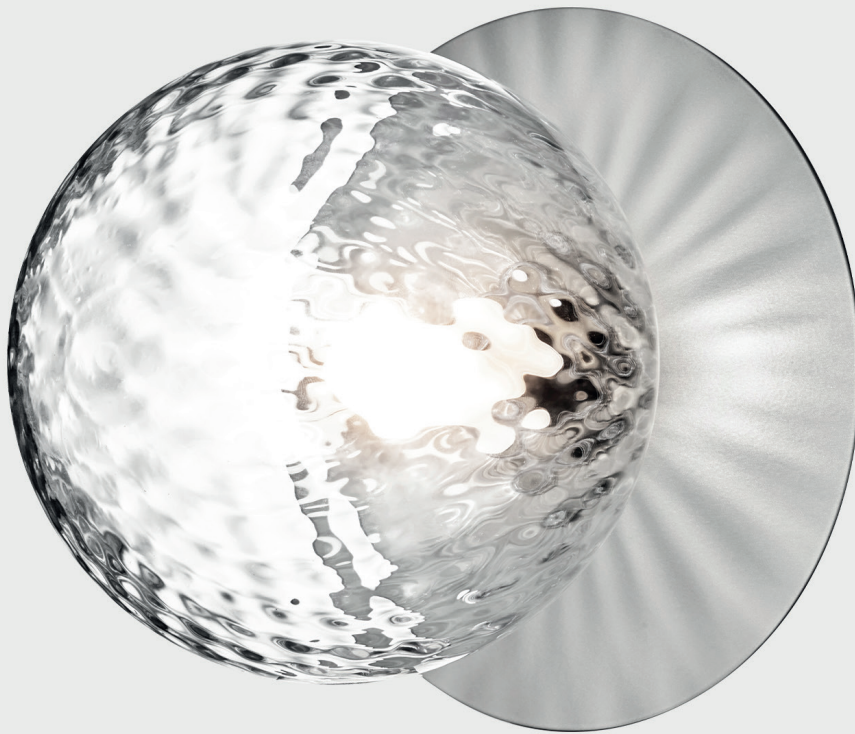

NUURA

LIILA 1 MEDIUM
light silver / optic clear

Design: Sofie Refer, 2018