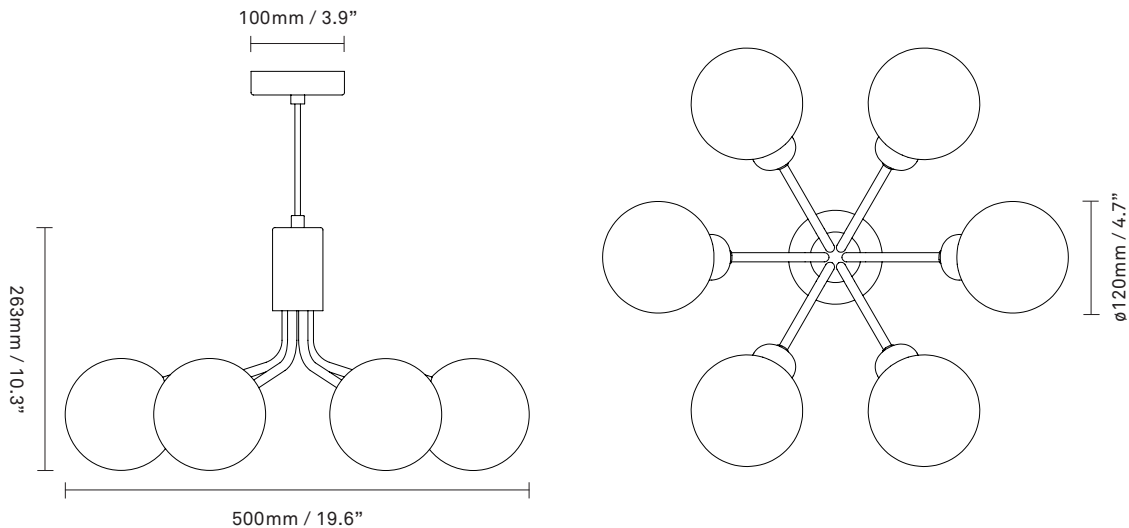

Apiales 6 is inspired by our chandeliers Apiales 9 and Apiales 18, interpreted in a new multi-light pendant version. This smaller chandelier consists of 6 opal white glass globes from which light is softly diffused and accentuated by the metal arms in smooth satin black finish.

Explore the rest of the Apiales collection on our website, [here](#)

Product no.: EU - 2053009 / US - 3053009

Certifications: CE, IP20, Class I

Type: Ceiling light - indoor

For information about IP ratings, click [here](#)

Colour: Glass: opal white / Metal: satin black
Cable: black

Cleaning: Use a soft dry cloth to clean the product.
Do not use household cleaners.

Materials: Anodized metal, mouth-blown glass,
fabric covered cable

Light source: Socket: G9
Max wattage: 5W LED
Voltage (V): 220-240V / 120V

Dimensions: 500mm / 19.6in x 263mm / 10.3in
Glass: $\varnothing$ 120mm / 4.7in
Cable length: 4000mm / 157.4in

See recommended light source [here](#)

Weight: Armature + glass: 3050g

Light source not included

Packaging: Dimensions: L: 430mm / 16.9in x
W: 430mm / 16.9in x H: 300mm / 11.8in
Weight: 1300g
Total weight incl. product: 4350g
Number of parcels: 1
Material: Brown cardboard

Dimmable if installed with appropriate dimmable LED light source(s) suitable for your dimmer circuit.

Light source can be added to delivery on request or via our webshop [nuura.com](#).

Works with appropriate lighting control module. Module can be added to delivery on request.

Find our recommendations [here](#)