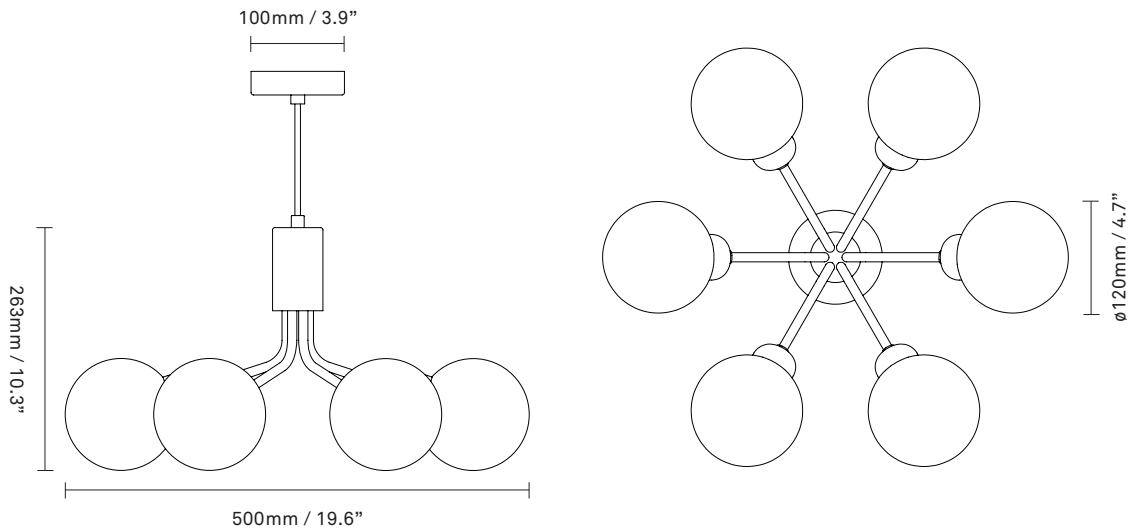

Apiales 6 is a decorative chandelier and a new addition to the Apiales collection. This multi-light pendant consists of 6 mouth-blown glass globes in optic gold, attached to metal arms in brushed brass. Add a welcoming warmth to smaller rooms or rooms with lower ceilings with the light from Apiales 6 in optic gold.

Explore the rest of the Apiales collection on our website, [here](#)

Product no.: EU - 2053012 / US - 3053012

Certifications: CE, IP20, Class I

Type: Ceiling light - indoor

For information about IP ratings, click [here](#)

Colour: Glass: optic gold / Metal: brushed brass
Cable: gold

Cleaning: Use a soft dry cloth to clean the product.
Do not use household cleaners.

Materials: Anodized metal, mouth-blown glass, fabric covered cable

Light source: Socket: G9
Max wattage: 5W LED
Voltage (V): 220-240V / 120V

Dimensions: 500mm / 19.6in x 263mm / 10.3in
Glass: $\varnothing$ 120mm / 4.7in
Cable length: 4000mm / 157.4in

Weight: Armature + glass: 3050g

See recommended light source [here](#)

Packaging: Dimensions: L: 430mm / 16.9in x
W: 430mm / 16.9in x H: 300mm / 11.8in
Weight: 1300g
Total weight incl. product: 4350g
Number of parcels: 1
Material: Brown cardboard

Light source not included

Dimmable if installed with appropriate dimmable LED light source(s) suitable for your dimmer circuit.

Light source can be added to delivery on request or via our webshop [nuura.com](#).

Works with appropriate lighting control module. Module can be added to delivery on request.

Find our recommendations [here](#)