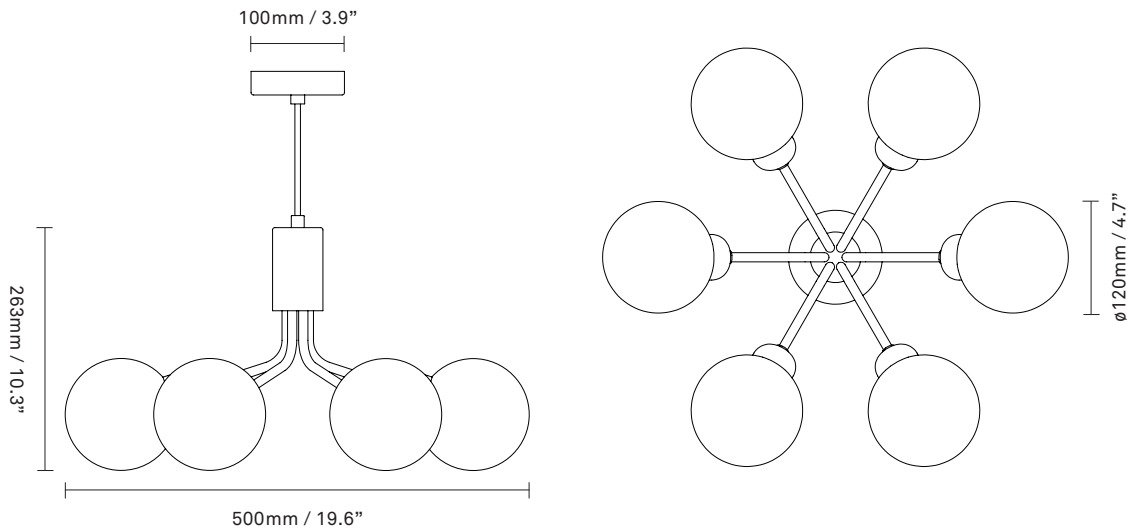

Apiales 6 is inspired by our chandeliers Apiales 9 and Apiales 18, interpreted in a new multi-light pendant version. This smaller chandelier consists of 6 opal white glass globes from which light is softly diffused and accentuated by the metal arms in smooth satin black finish.

Explore the rest of the Apiales collection on our website, [here](#)

Product no.: EU - 2053011 / US - 3053011

Certifications: CE, IP20, Class I

Type: Ceiling light - indoor

For information about IP ratings, click [here](#)

Colour: Glass: optic smoked / Metal: satin black
Cable black

Cleaning: Use a soft dry cloth to clean the product.
Do not use household cleaners.

Materials: Anodized metal, mouth-blown glass,
fabric covered cable

Light source: Socket: G9
Max wattage: 5W LED
Voltage (V): 220-240V / 120V

Dimensions: 500mm / 19.6in x 263mm / 10.3in
Glass: $\varnothing$ 120mm / 4.7in
Cable length: 4000mm / 157.4in

See recommended light source [here](#)

Weight: Armature + glass: 3050g

Light source not included

Packaging: Dimensions: L: 430mm / 16.9in x
W: 430mm / 16.9in x H: 300mm / 11.8in
Weight: 1300g
Total weight incl. product: 4350g
Number of parcels: 1
Material: Brown cardboard

Dimmable if installed with appropriate dimmable LED light source(s) suitable for your dimmer circuit.

Light source can be added to delivery on request or via our webshop [nuura.com](#).

Works with appropriate lighting control module. Module can be added to delivery on request.

Find our recommendations [here](#)